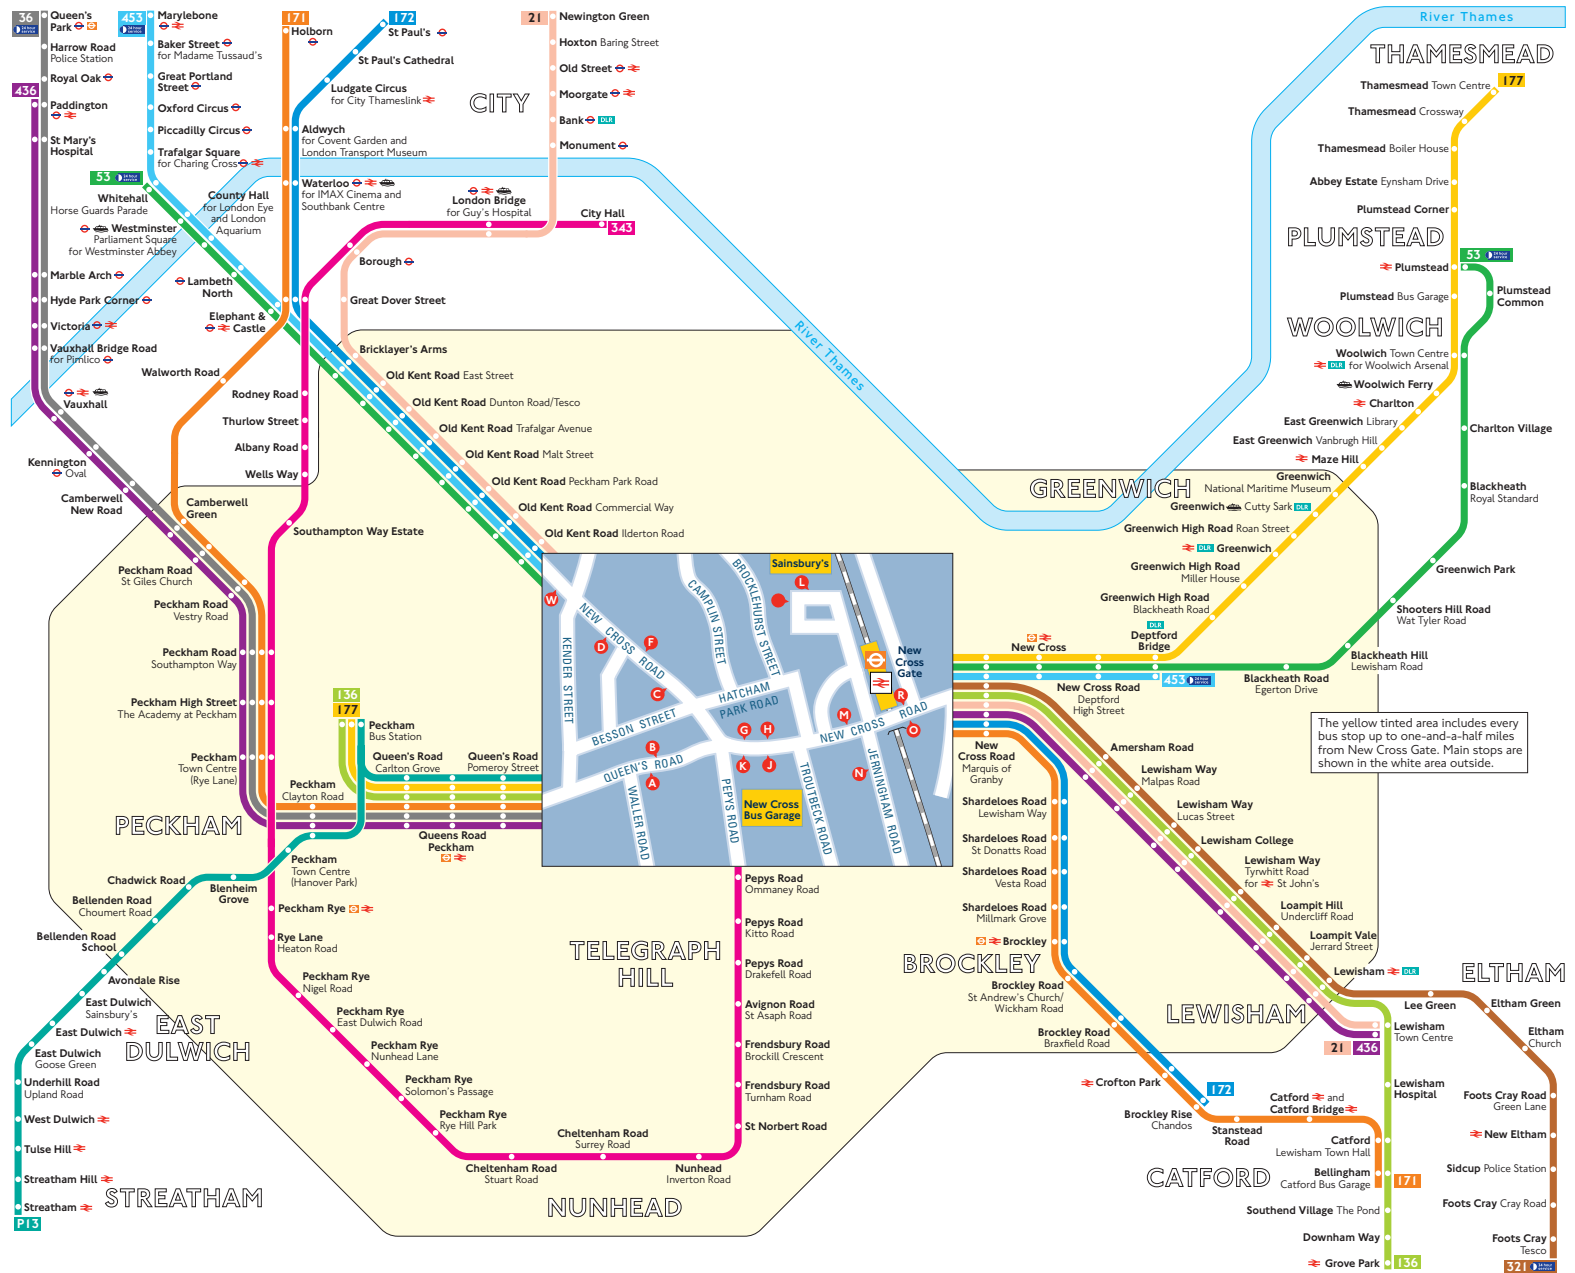

Buses from New Cross Gate

Key

- Connections with London Underground
- Connections with London Overground
- Connections with National Rail
- Connections with Docklands Light Railway
- Connections with river boats

Red discs show the bus stop you need for your chosen bus service. The disc **A** appears on the top of the bus stop in the street (see map of town centre in centre of diagram).

Route finder

Day buses including 24-hour services

Bus route	Towards	Bus stops
21	Lewisham Newington Green	F H M C D J O W
36	Queen's Park	A K
53	Plumstead Whitehall	F G R C D J O W
136	Grove Park Peckham	B H M A K O
171	Bellingham Holborn	B G R A K O
172	Brockley Rise St Paul's	F G R C D J O W
177	Peckham Thamesmead	A K O B G R
321	Foots Cray	L M
343	City Hall	K N
436	Lewisham Paddington	B H M A K O
453	Deptford Bridge Marylebone	F G R C D J O W
P13	Streatham	A K L