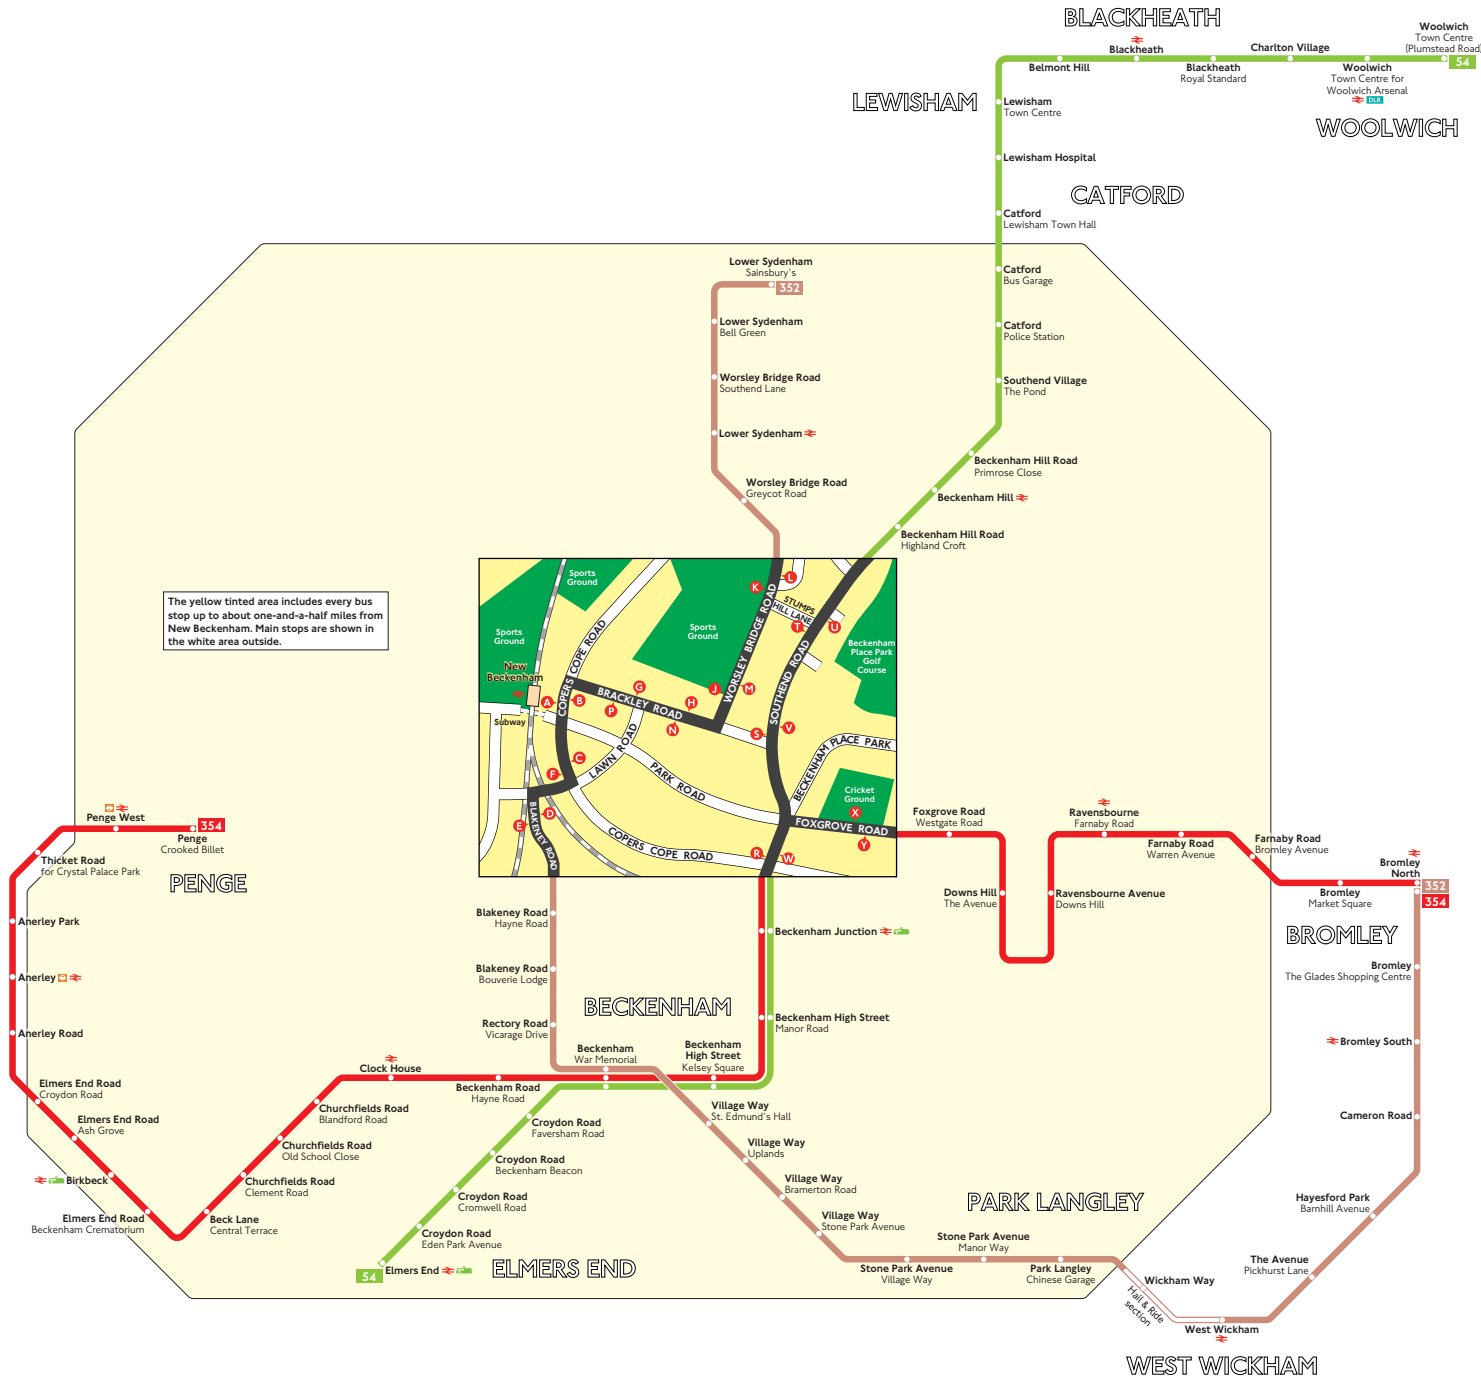

Buses from New Beckenham

Key

- Connections with London Underground
- Connections with National Rail
- Connections with Docklands Light Railway
- Connections with Tramlink
- ★ Mondays to Saturdays only

Red discs show the bus stop you need for your chosen bus service. The disc appears on the top of the bus stop in the street (see map of town centre in centre of diagram).

Route finder

Day buses

Bus route	Towards	Bus stops
54	Elmers End	U V W
	Woolwich	R S T
352	Bromley North ★	B C D L M N P
	Lower Sydenham ★	A E F G H J K
354	Bromley North ★	R X
	Penge ★	W Y