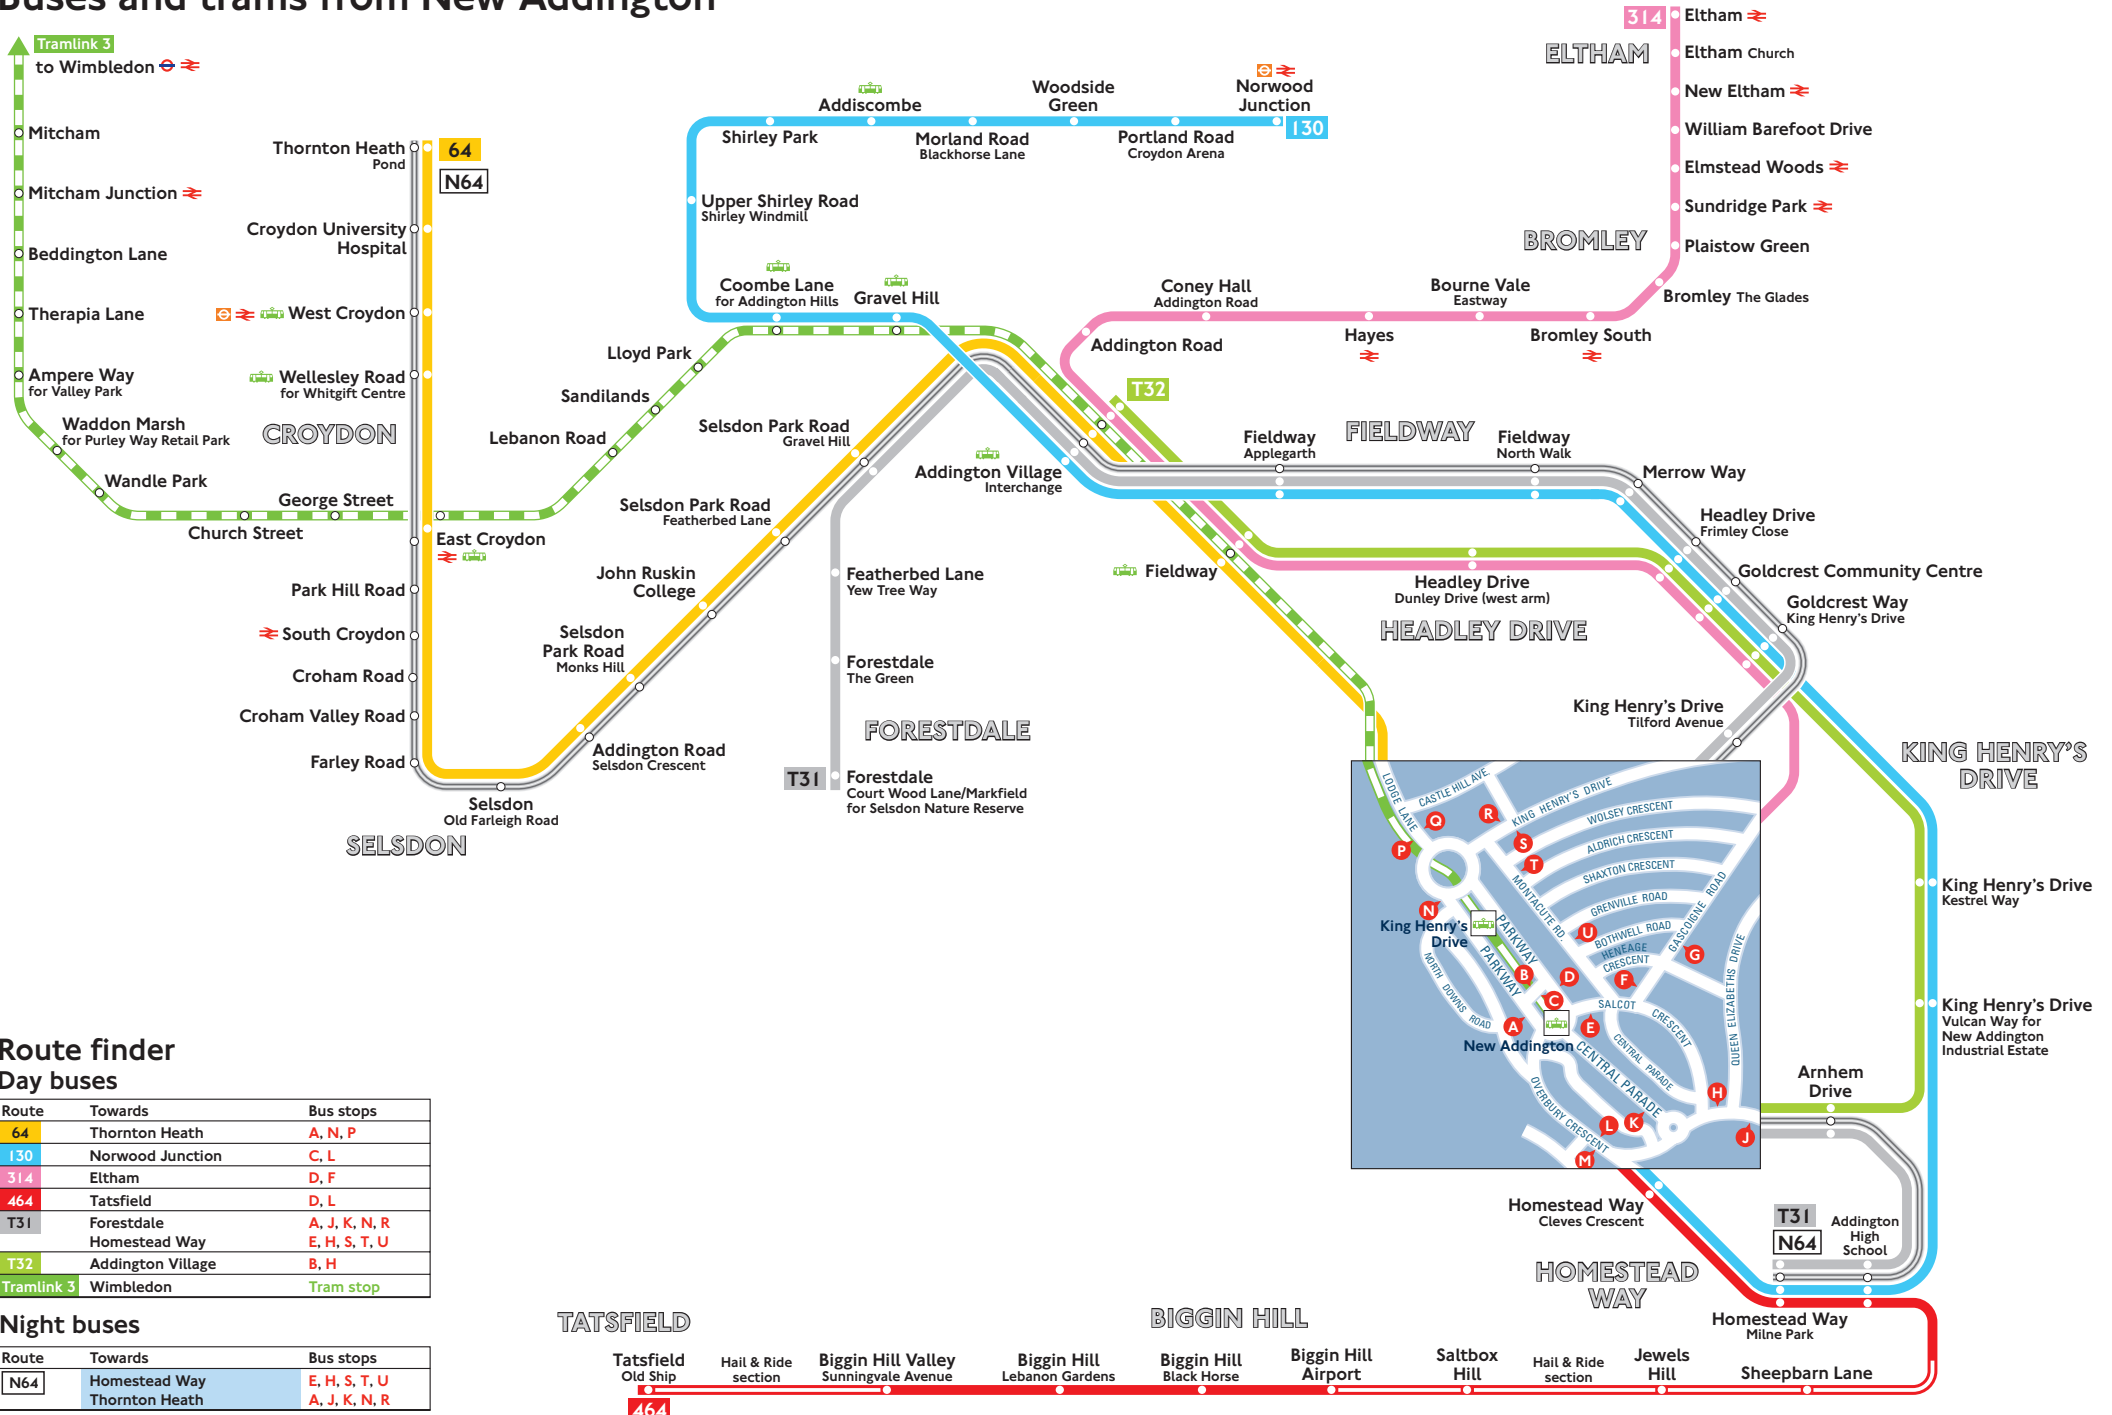

Buses and trams from New Addington

Route finder Day buses

Route	Towards	Bus stops
64	Thornton Heath	A, N, P
130	Norwood Junction	C, L
314	Eltham	D, F
464	Tatsfield	D, L
T31	Forestdale Homestead Way	A, J, K, N, R E, H, S, T, U
T32	Addington Village	B, H
Tramlink 3	Wimbledon	Tram stop

Night buses

Route	Towards	Bus stops
N64	Homestead Way Thornton Heath	E, H, S, T, U A, J, K, N, R