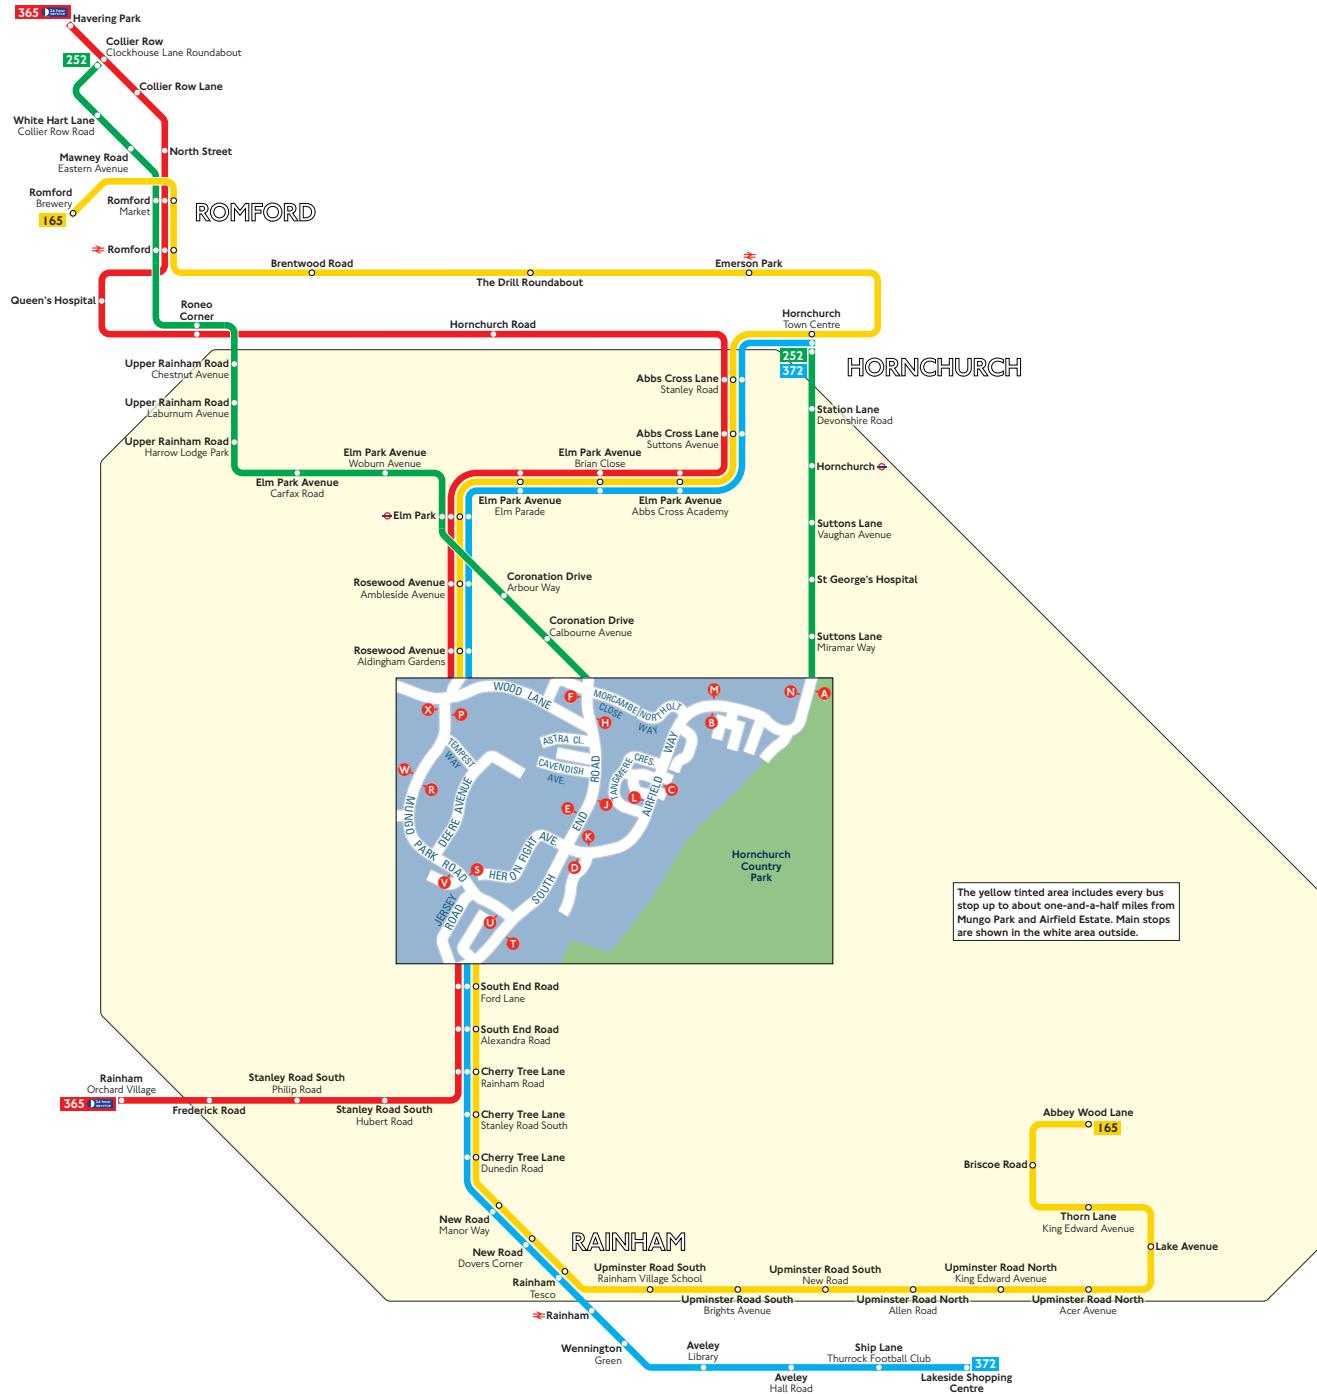

Buses from Mungo Park and Airfield Estate

Key

- Connections with London Underground
- Connections with National Rail

Red discs show the bus stop you need for your chosen bus service. The disc appears on the top of the bus stop in the street (see map of town centre in centre of diagram).

Route finder

Day buses including 24-hour services

Bus route	Towards	Bus stops
165	Rainham Abbey Wood Lane	P R S T
	Romford	U V W X
252	Collier Row	A B C D E F
	Hornchurch	H I J K L M N
365	Havering Park	U V W X
	Rainham Orchard Village	P R S T
372	Hornchurch	U V W X
	Lakeside Shopping Centre	P R S T