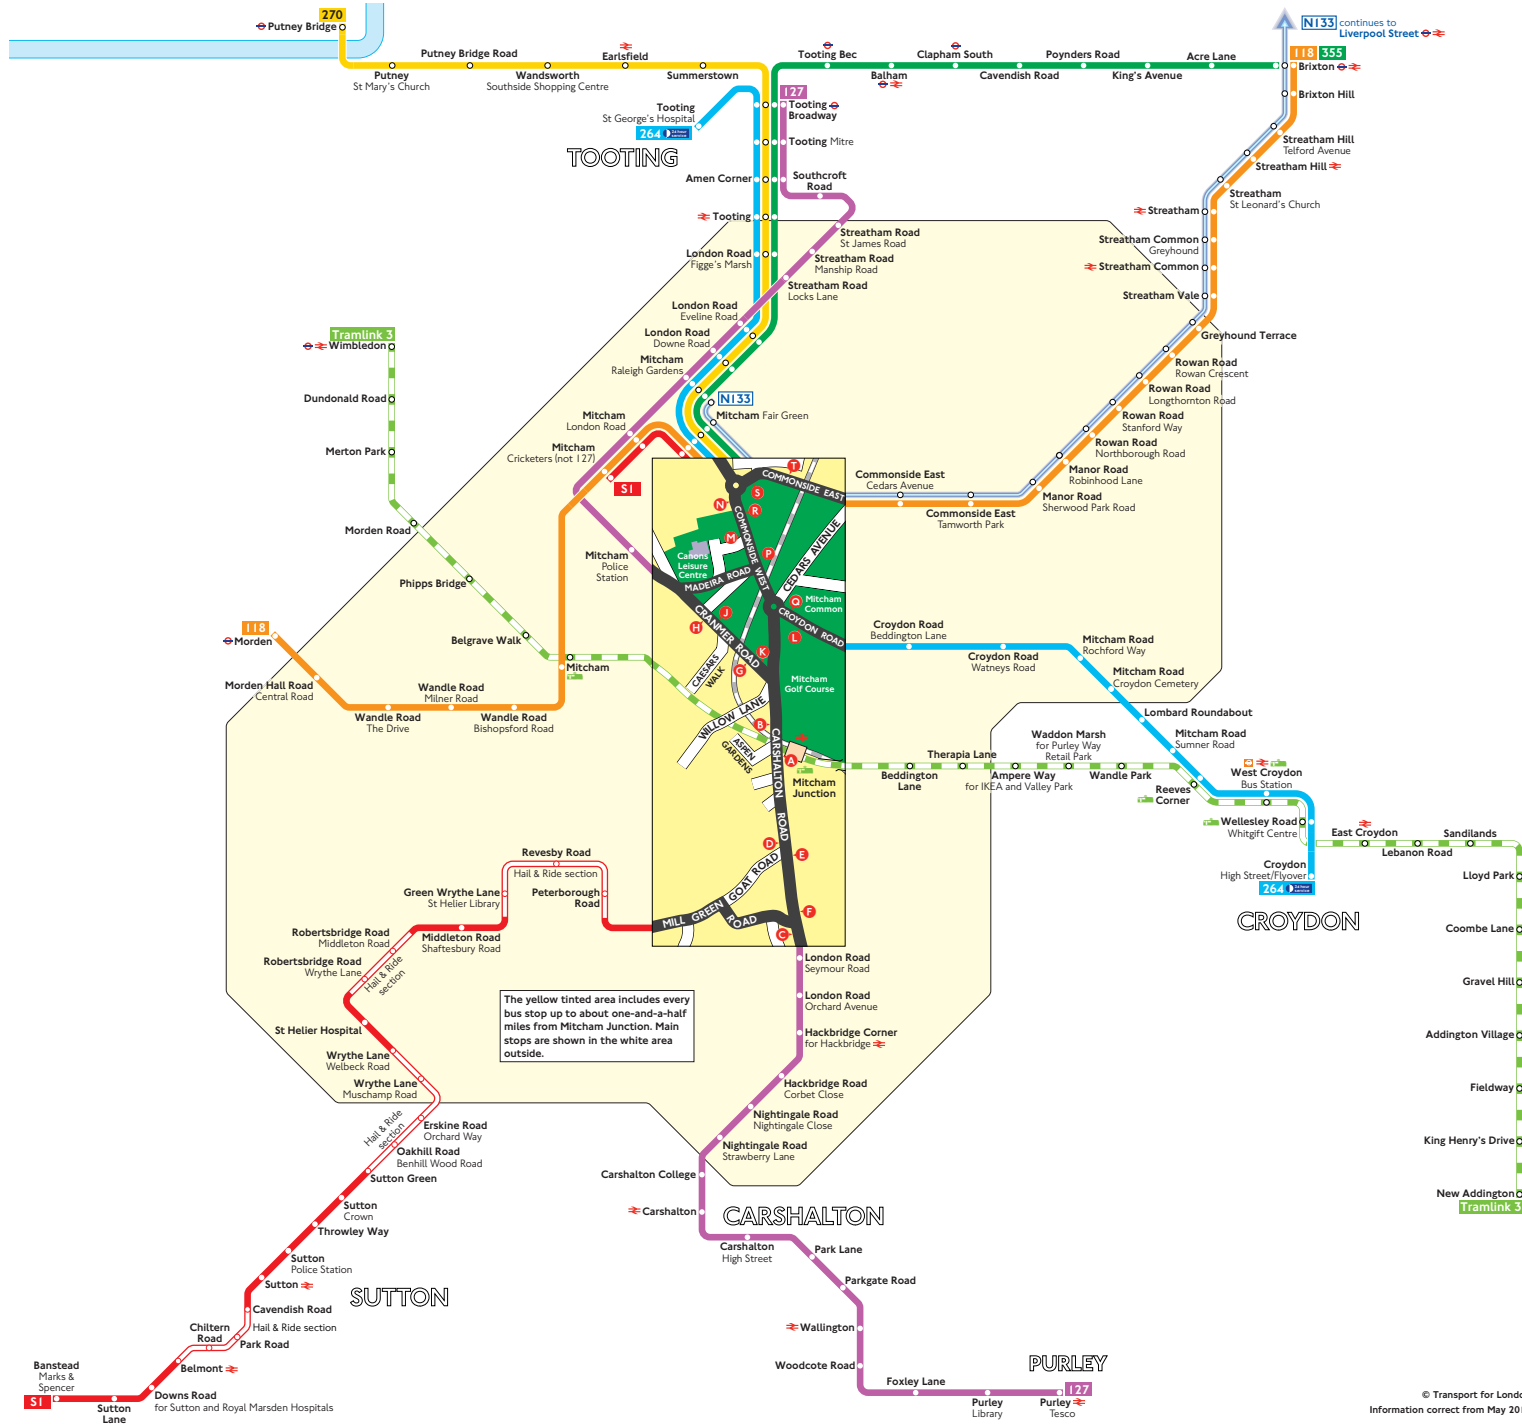

Buses from Mitcham Junction and Comonside West

Key

- Connections with London Underground
- Connections with London Overground
- Connections with National Rail
- DLR Connections with Docklands Light Railway
- Connections with Tramlink
- Connections with riverboats

Red discs show the bus stop you need for your chosen bus service. The disc appears on the top of the bus stop in the street (see map of town centre in centre of diagram).

Route finder

Day buses including 24-hour services

Bus route	Towards	Bus stops
118	Brixton	T
	Morden	S
127	Purley	A E F J K
	Tooting Broadway	B C D G H
264	Croydon	P Q R
	Tooting	L M N
270	Putney Bridge	N
355	Brixton	N
S1	Banstead	A E F P R
	Mitcham	B D M N

Night buses

Tram route	Towards	Tram stops
N133	Liverpool Street	T
	Mitcham	S

Trams

Tram route	Towards	Tram stops
3	New Addington	Tram stop
	Wimbledon	Tram stop