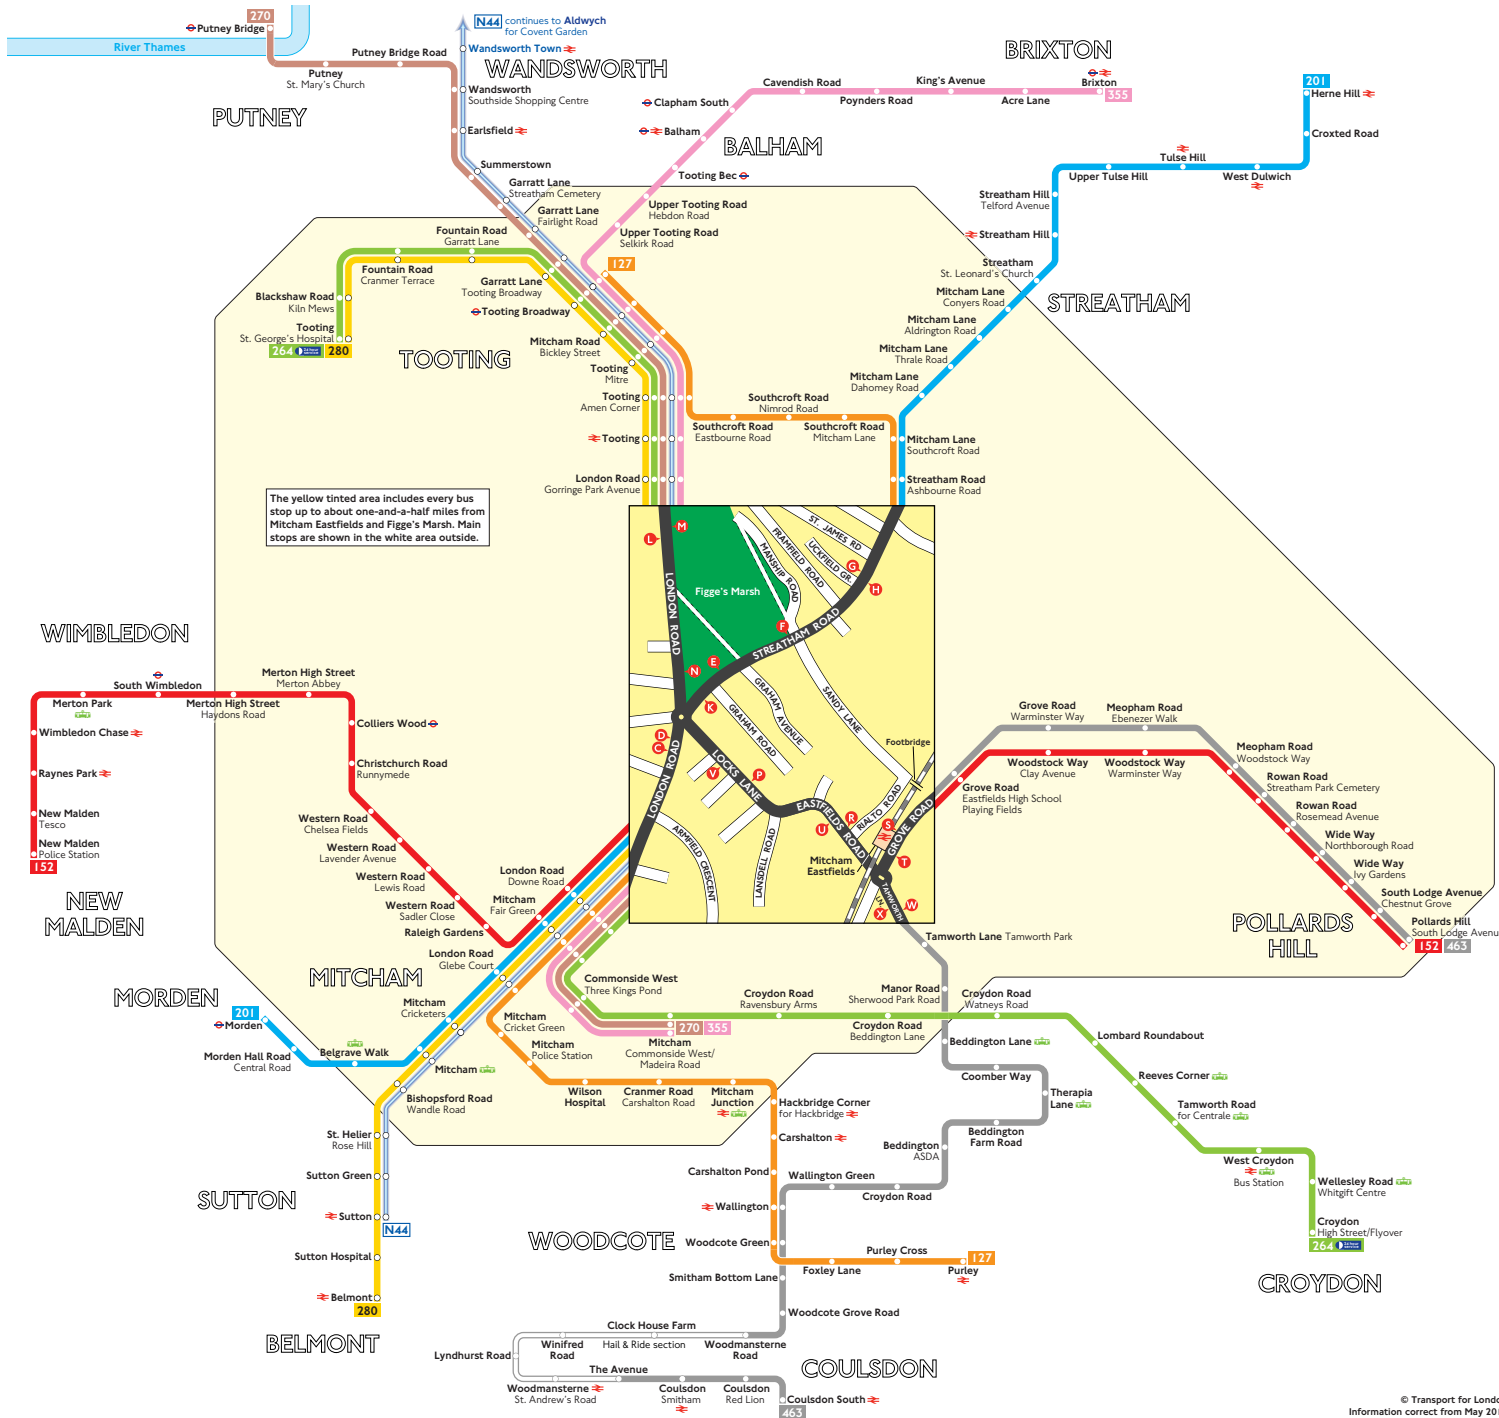

Buses from Mitcham Eastfields and Figge's Marsh

Key

127 Day buses in black

N44 Night buses in blue

Connections with Underground

Connections with National Rail

Connections with Tramlink

Connections with river boats

Red discs show the bus stop you need for your chosen bus service. The disc **A** appears on the top of the bus stop in the street (see map of town centre in centre of diagram).

Route finder

Day buses including 24-hour routes

Bus route	Towards	Bus stops
127	Purley	H K
	Tooting Broadway	C E F G
152	New Malden	T U V
	Pollards Hill	C P R S
201	Herne Hill	C E F G
	Morden	H K
264	Croydon	M N
	Tooting	D L
270	Mitcham Comside West	M N
	Putney Bridge	D L
280	Belmont	M N
	Tooting	D L
355	Brixton	D L
	Mitcham Comside West	M N
463	Coulsdon South	T W
	Pollards Hill	S X

Night buses

Bus route	Towards	Bus stops
N44	Aldwych	D L
	Sutton	M N