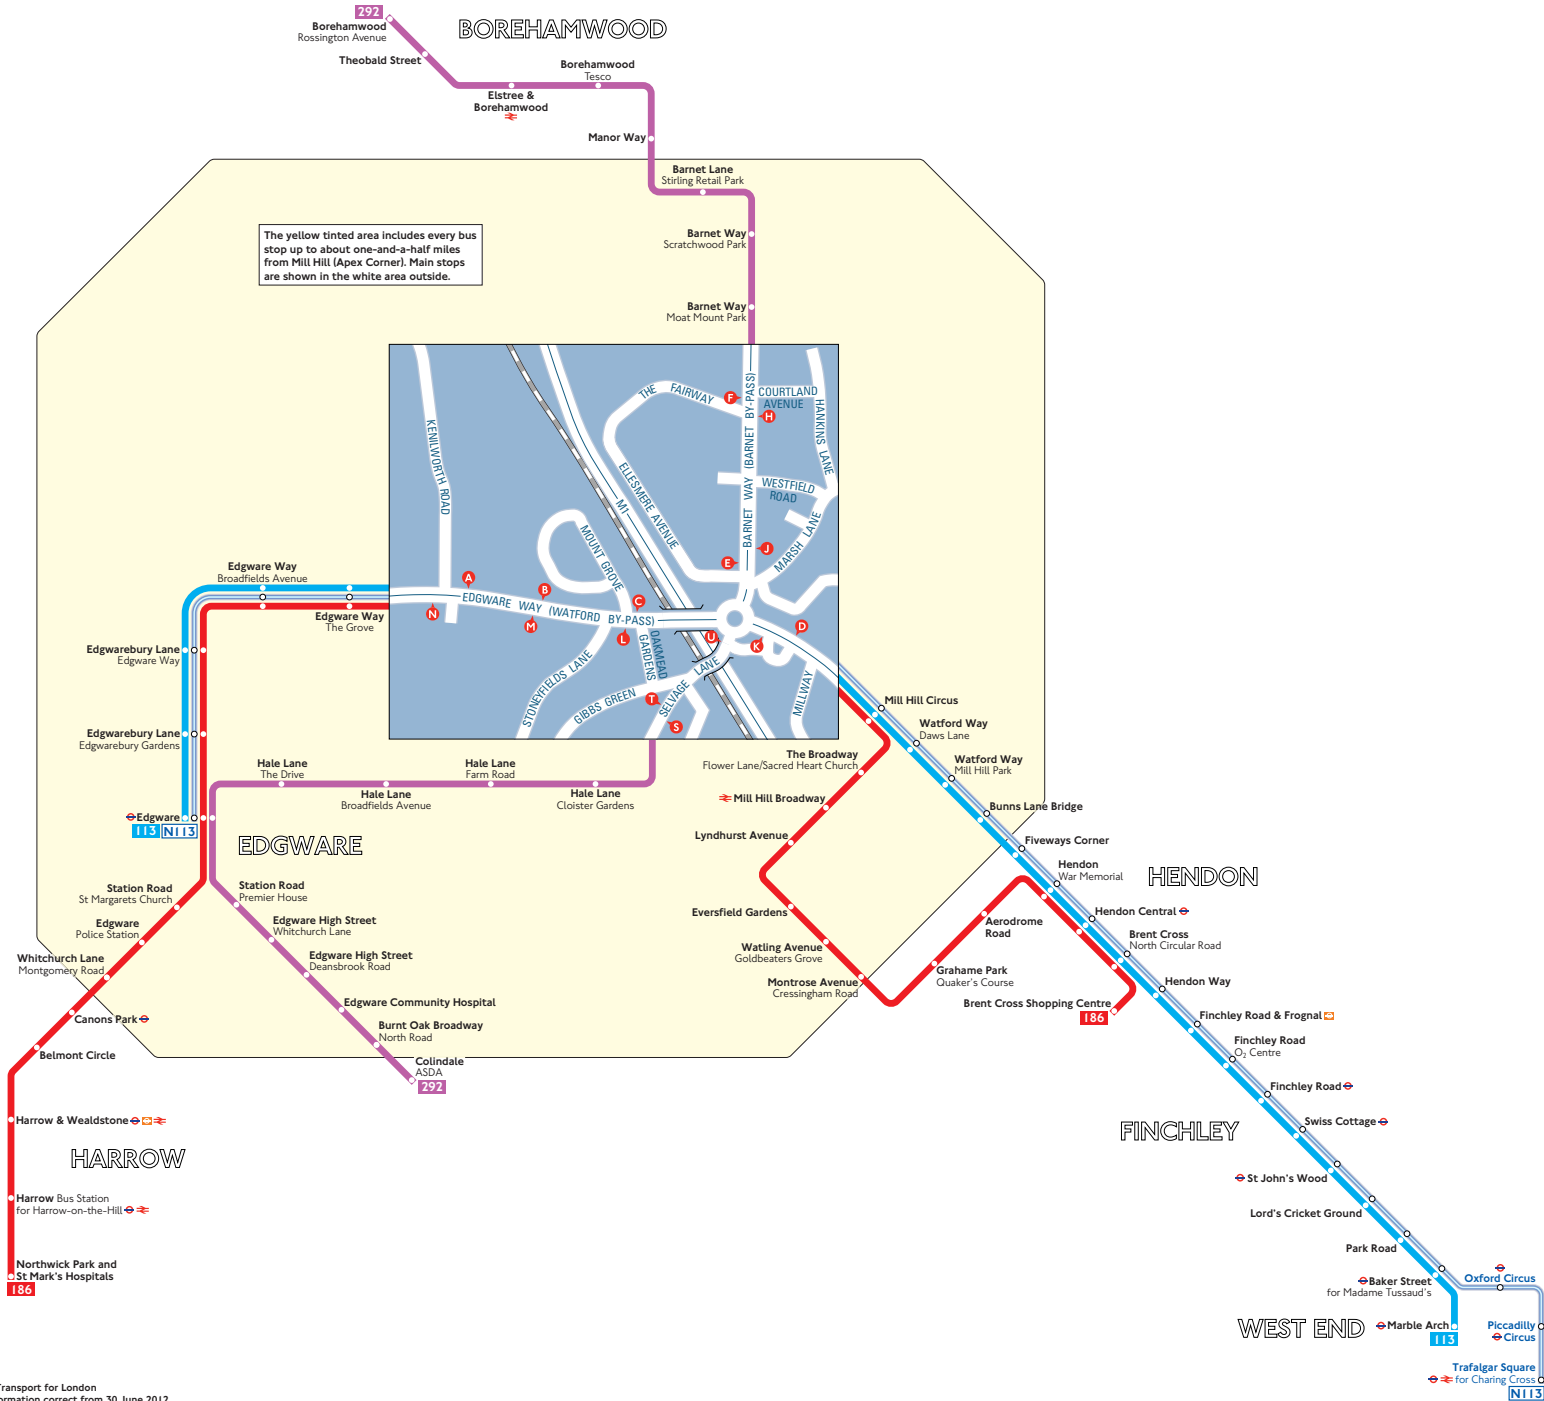

Buses from Mill Hill (Apex Corner)

Key

- 113 Day buses in black
- N113 Night buses in blue
- Connections with London Underground
- Connections with London Overground
- Connections with National Rail
- Monday to Friday peak hours only
- Monday to Friday peak hours and evenings, and Saturday daytimes only
- Mondays to Saturdays only
- Limited stop
- Except evenings

Red discs show the bus stop you need for your chosen bus service. The disc **A** appears on the top of the bus stop in the street (see map of town centre in centre of diagram).

Route finder

Day buses

Bus route	Towards	Bus stops
113	Edgware	K L M N
	Marble Arch	A B C D
186	Brent Cross Shopping Centre	A B C D
	Northwick Park Hospital	K L M N
292	Borehamwood	E F T U
	Colindale	H J S

Night buses

Bus route	Towards	Bus stops
N113	Edgware	K L M N
	Trafalgar Square	A B C D

Other buses

Bus route	Towards	Bus stops
614	Hatfield Business Park ★	A B C E F
	Queensbury ★	H L M N
644	Hatfield ▶	A B C E F
	Wembley Park ▼	H L M N
	Queensbury ▶	H L M N
797	Hatfield and Stevenage ⊕	K
	Victoria ⊕ ◆	D