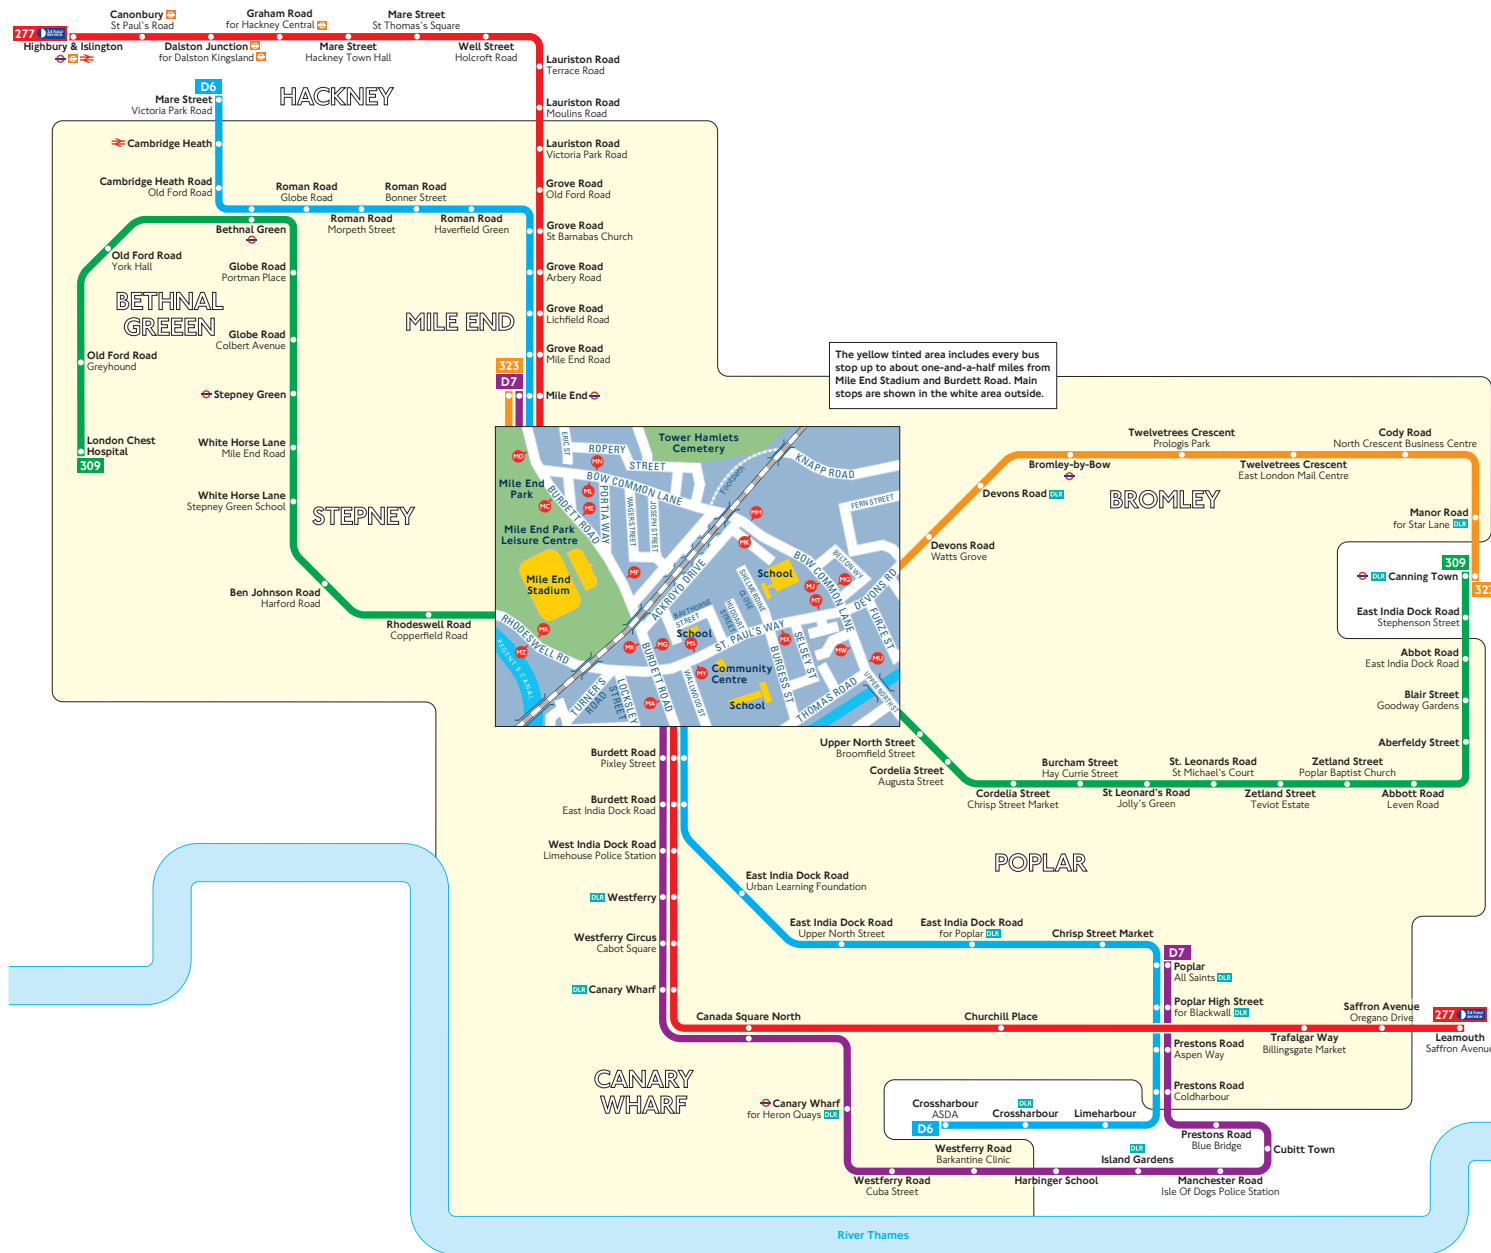

Buses from Mile End Stadium and Burdett Road

Route finder

Day buses including 24-hour services

Bus route	Towards	Bus stops
277	Highbury & Islington	MA MB MC MD
	Leamouth	ME MF MG
309	Canning Town	MB MS MT MU
	London Chest Hospital	MW MX MY MZ
323	Canning Town	MA MB MC
	Mile End	MD ME MF ML
D6	Crossharbour	MA MB MC MD
	Hackney	ME MF MG
D7	Mile End	MA MB MC MD
	Poplar	ME MF MG