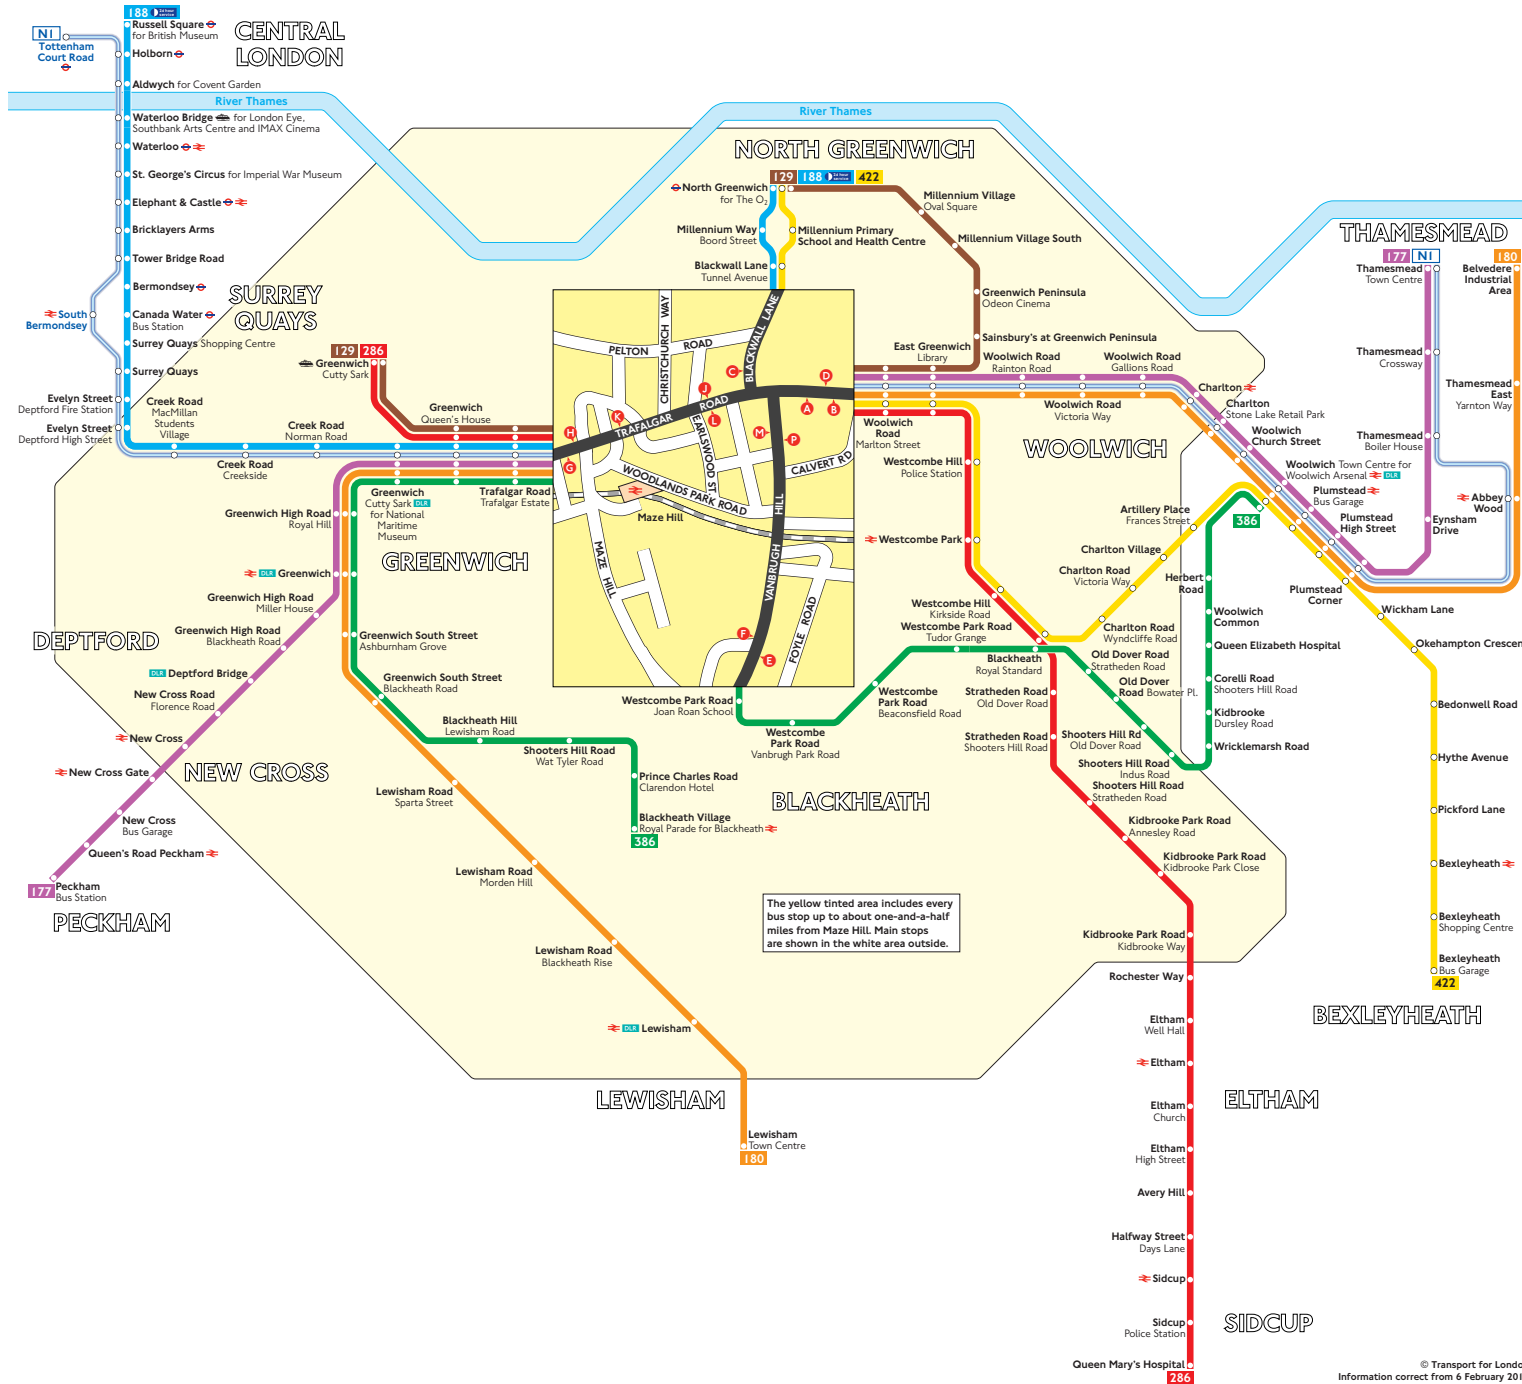

Buses from Maze Hill

Key

- 129 Day buses in black
- NI Night buses in blue
- Connections with Underground
- Connections with National Rail
- DLR Connections with Docklands Light Railway
- Connections with river boats

Red discs show the bus stop you need for your chosen bus service. The disc **A** appears on the top of the bus stop in the street (see map of town centre in centre of diagram).

Route finder

Day buses including 24-hour routes

Bus route	Towards	Bus stops
129	Greenwich	B G L
	North Greenwich	D H J K
177	Peckham	B G L
	Thamesmead	D H J K
180	Belvedere Industrial Area	D H J K
	Lewisham	B G L
188	North Greenwich	C H J K
	Russell Square	G L
286	Greenwich	B G L
	Sidcup	D H J K
386	Blackheath Village	F G L M
	Woolwich	E H J K P
422	Bexleyheath	D
	North Greenwich	A C

Night buses

Bus route	Towards	Bus stops
NI	Thamesmead	D H J K
	Tottenham Court Road	B G L