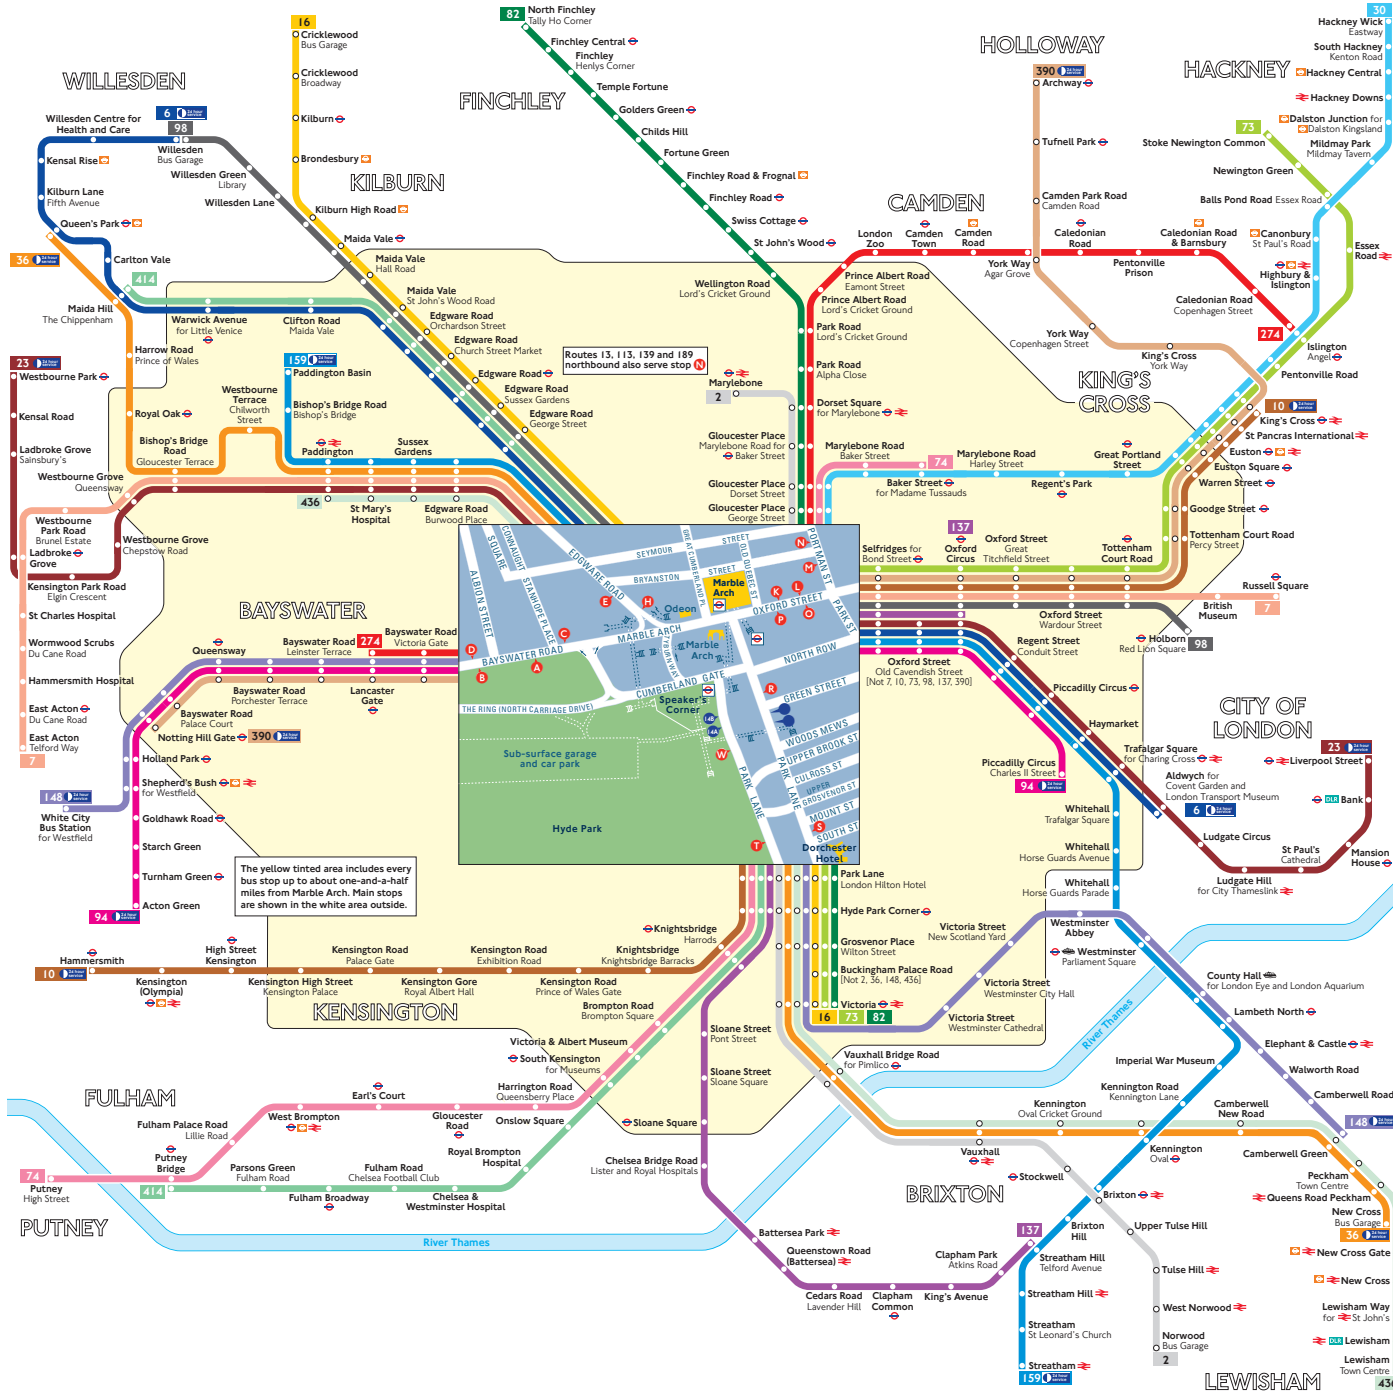

# Buses from Marble Arch

## Route finder

### Day buses including 24-hour services

Bus route	Towards	Bus stops
2	Marylebone	M T W
6	Norwood	R S
7	Aldwych	H L
10	Willesden	E O
16	East Acton	E O
23	Russell Square	H K
30	Hammersmith	R S
36	King's Cross	K T W
73	Cricklewood	E T W
74	Victoria	H R S
82	Liverpool Street	H L
94	Westbourne Park	E O
98	Hackney Wick	M
137	New Cross	H R S
148	Queen's Park	E T W
159	Stoke Newington	K T W
274	Victoria	R S
390	Baker Street	M T W
414	Putney	R S
436	North Finchley	N T W
	Victoria	R S
	Acton Green	A B P
	Piccadilly Circus	C D L
	Holborn	H K
	Willesden	E O
	Oxford Circus	K T W
	Streatham Hill	R S
	Camberwell Green	C D R S
	White City	A B T W
	Paddington Basin	E O
	Streatham	H L
	Islington (Angel)	C D M
	Lancaster Gate	A B P
	Archway	C D K
	Notting Hill Gate	A B P
	Maida Hill	E T W
	Putney Bridge	H R S
	Lewisham	H R S
	Paddington	E T W

Routes 13, 113, 139 and 189 northbound also serve stop N