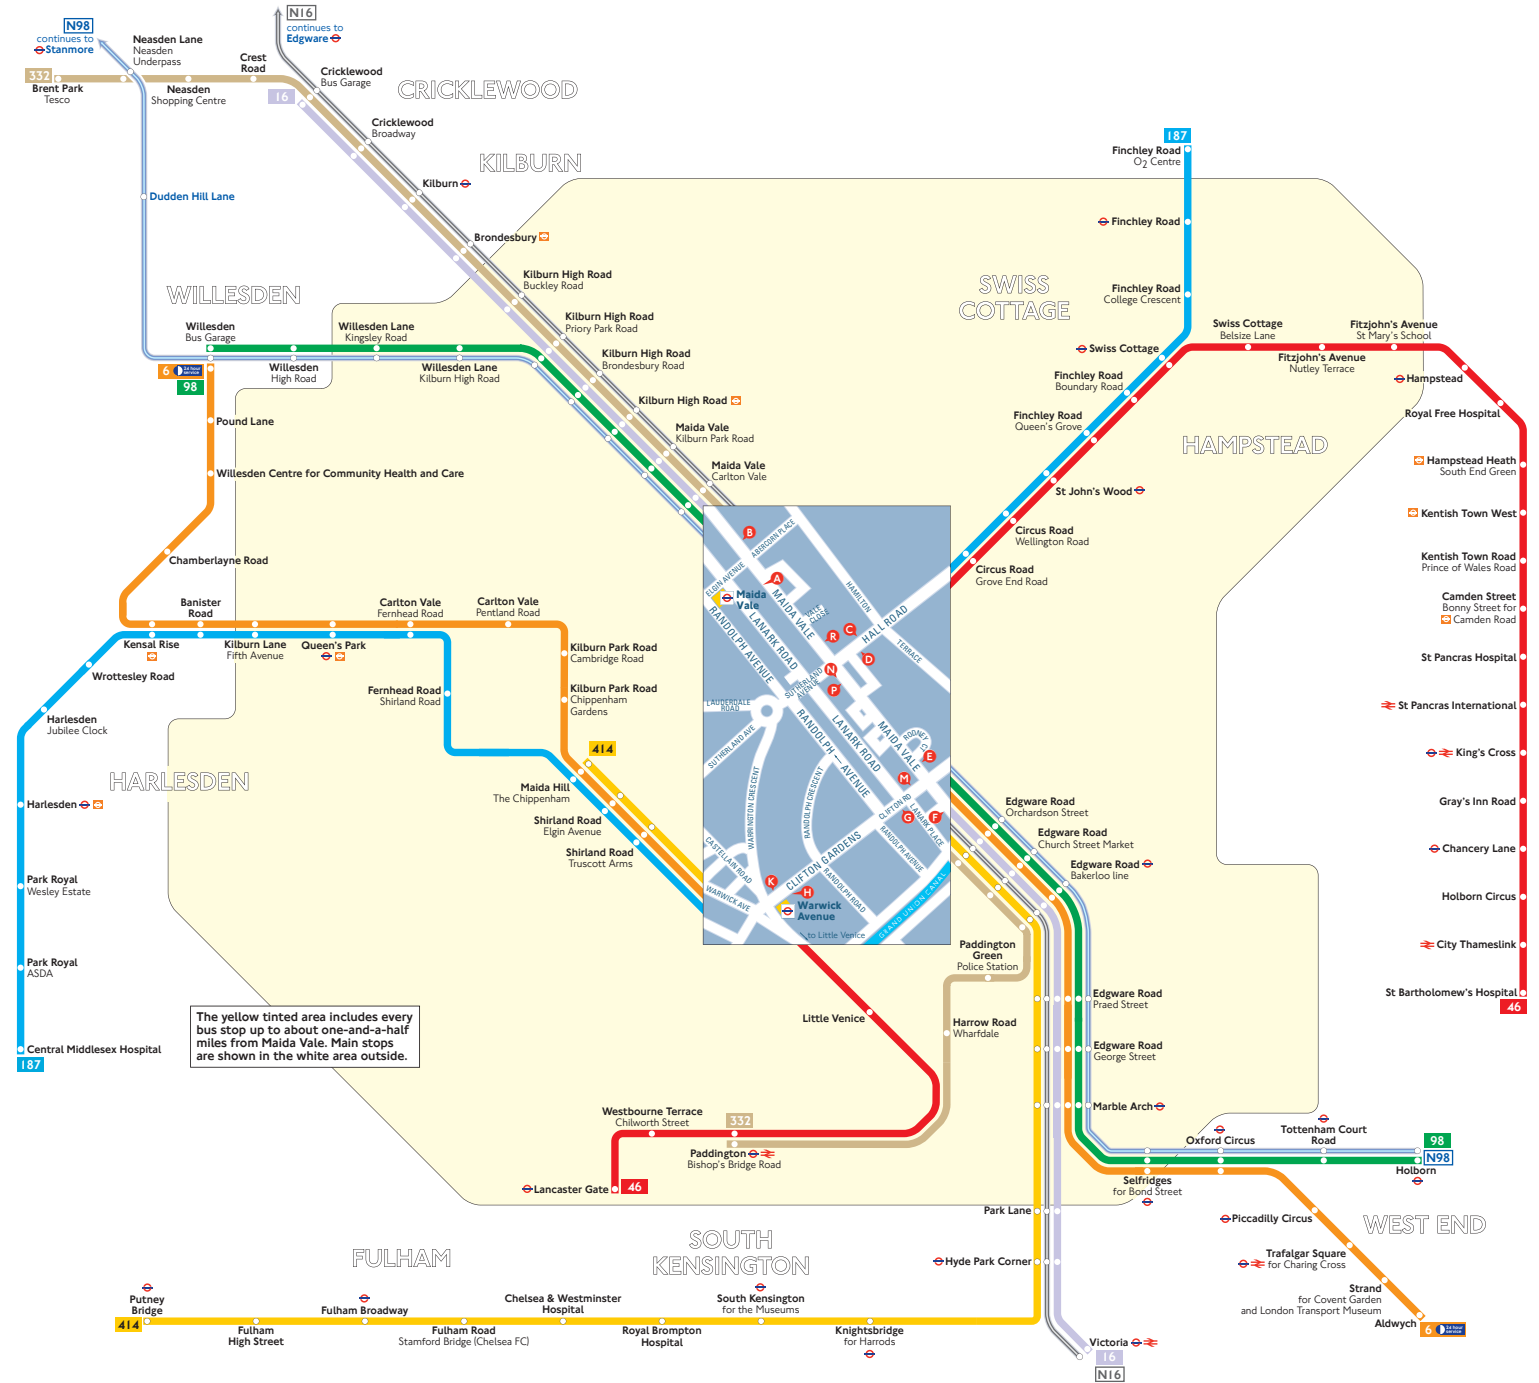

Buses from Maida Vale

Route finder

Day buses including 24-hour services

Bus route	Towards	Bus stops
6	Aldwych	K M
	Willesden	F G H
16	Cricklewood	A F N
	Victoria	B E R
46	Lancaster Gate	D G H
	St Bartholomew's Hospital	C K M P
98	Holborn	B E R
	Willesden	A F N
187	Central Middlesex Hospital	D G H
	Finchley Road	C K M P
332	Brent Park	A F N
	Paddington	B E R
414	Maida Hill	F G H
	Putney Bridge	K M

Night buses

Bus route	Towards	Bus stops
N16	Edgware	A F N
	Victoria	B E R
N98	Holborn	B E R
	Stanmore	A F N

The yellow tinted area includes every bus stop up to about one-and-a-half miles from Maida Vale. Main stops are shown in the white area outside.