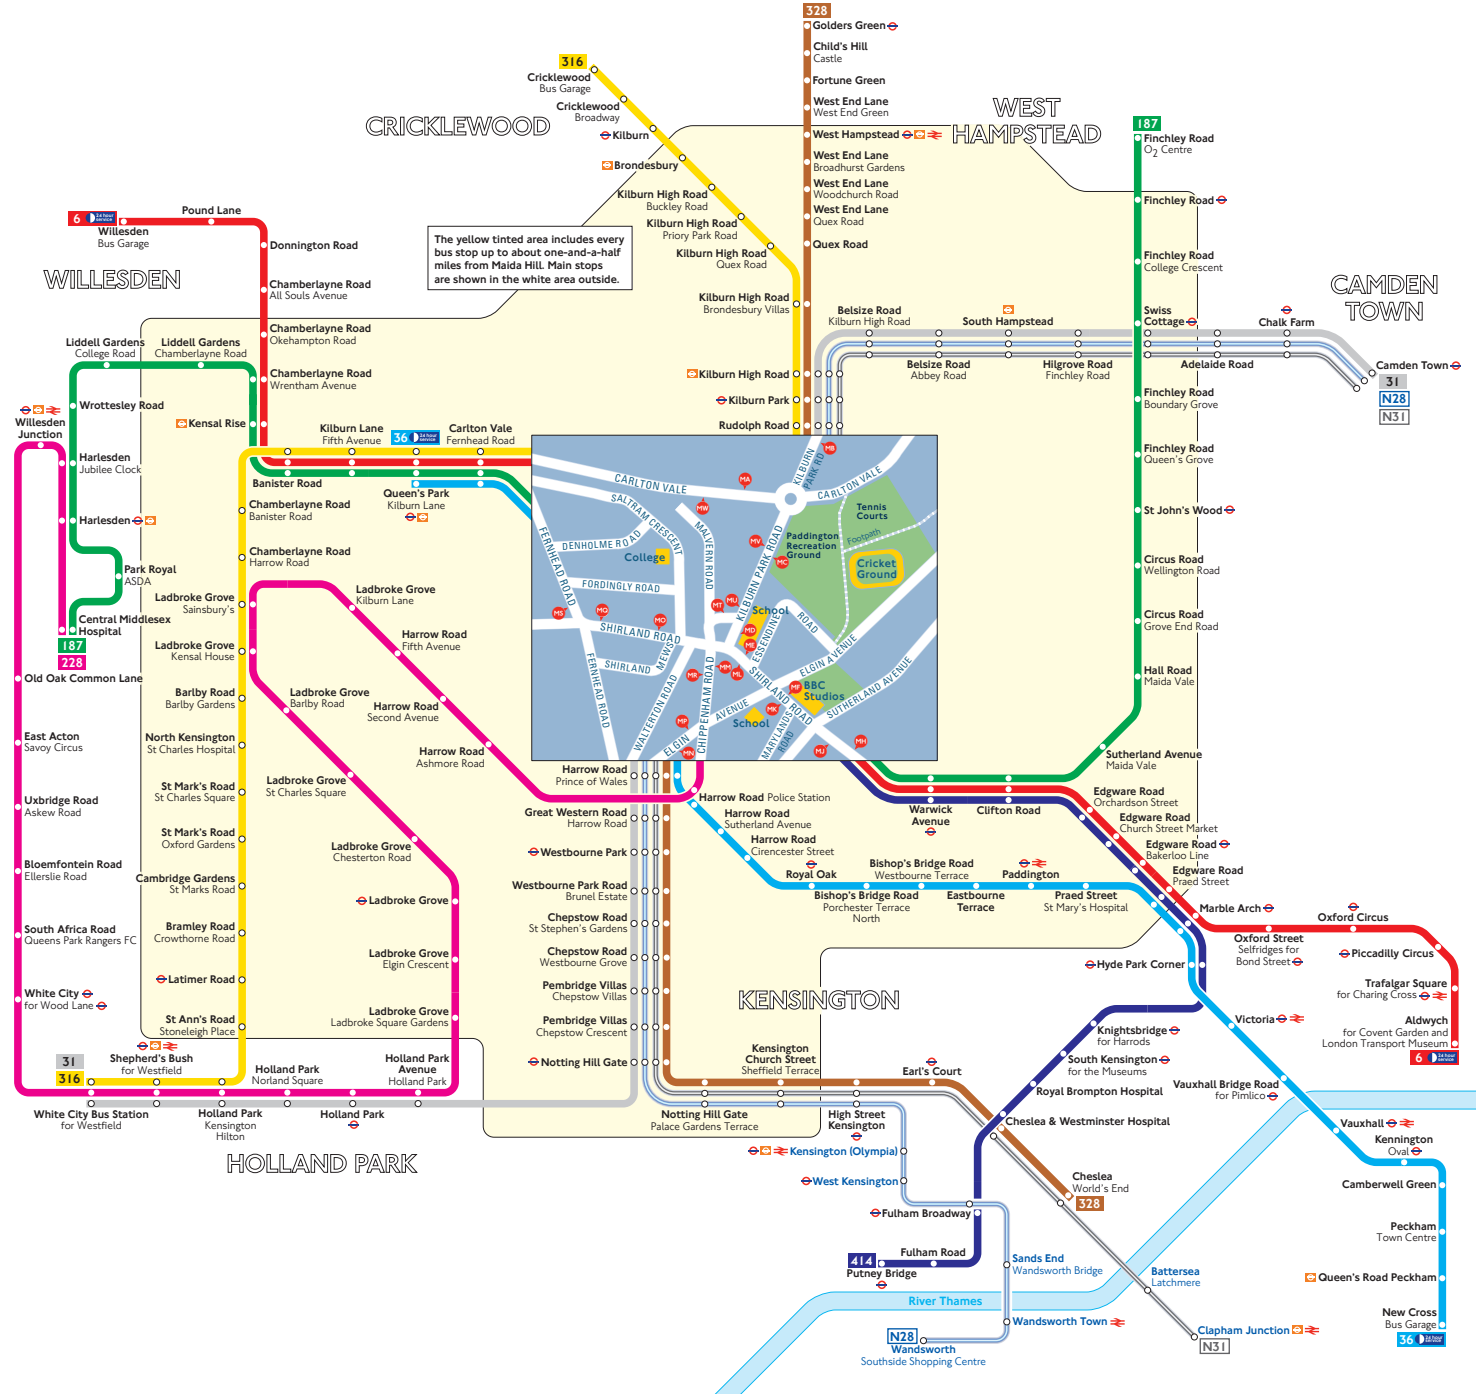

Buses from Maida Hill

Route finder

Day buses including 24-hour services

Bus route	Towards	Bus stops
6	Aldwych	MA MC ME MF MH
	Willesden	MJ MK ML MV MW
31	Camden Town	ML MP MU MV
	White City	MB MC MD ME MN
36	New Cross	ME MN MD MC
	Queen's Park	ML MP MS
187	Central Middlesex Hospital	MJ MK ML MS
	Finchley Road	ME MF MH MD MC
228	Central Middlesex Hospital	MD
316	Cricklewood	MA
	White City	MB MW
328	Cheslea	MB MC MD ME MN
	Golders Green	ML MP MU MV
414	Putney Bridge	ME MF MH

Night buses

Bus route	Towards	Bus stops
N28	Camden Town	ML MP MU MV
	Wandsworth	MB MC MD ME MN
N31	Camden Town	ML MP MU MV
	Clapham Junction	MB MC MD ME MN