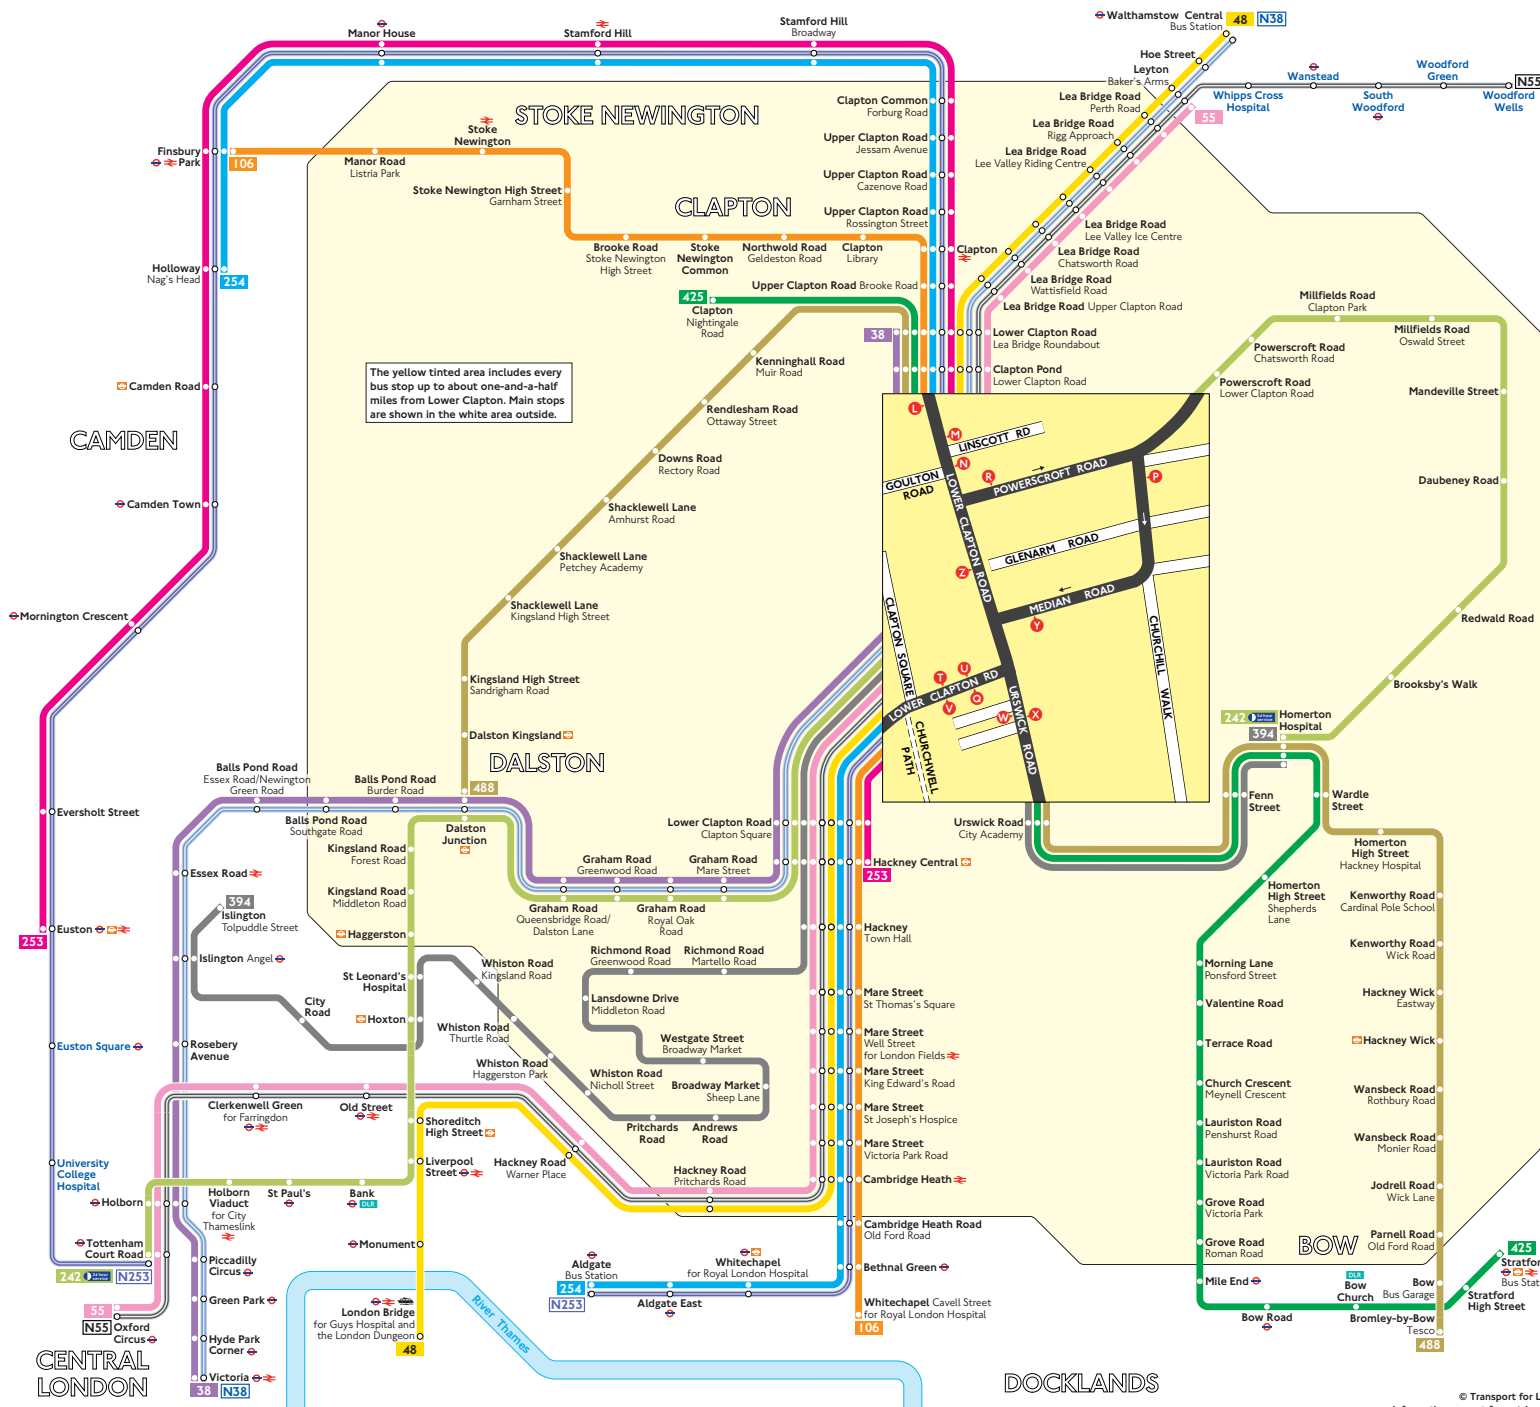

Buses from Lower Clapton

Key

1. 38 Day buses in black
   - N38 Night buses in blue
   - Connections with London Underground
   - Connections with London Overground
   - Connections with National Rail
   - Connections with Docklands Light Railway
   - Connections with river boats
2. Red discs show the bus stop you need for your chosen bus service. The disc A appears on the top of the bus stop in the street (see map of town centre in centre of diagram).

Route finder

Day buses including 24-hour routes

Bus route	Towards	Bus stops
38	Clapton	L U Z
	Victoria	M O
48	London Bridge	N V
	Walthamstow Central	L U Z
55	Leyton	L U Z
	Oxford Circus	N V
106	Finsbury Park	L U Z
	Whitechapel	N V
242	Homerton Hospital	R T
	Tottenham Court Road	P O V
253	Euston	L U Z
	Hackney Central	N V
254	Aldgate	N V
	Holloway	L U Z
394	Homerton Hospital	T X
	Islington	V W
425	Clapton	L U Z
	Stratford	M X
488	Bromley-by-Bow	M X
	Dalston Junction	L W Z

Night buses

Bus route	Towards	Bus stops
N38	Victoria	M O
	Walthamstow Central	L U Z
N55	Oxford Circus	N V
	Woodford Wells	L U Z
N253	Aldgate	N V
	Tottenham Court Road	L U Z