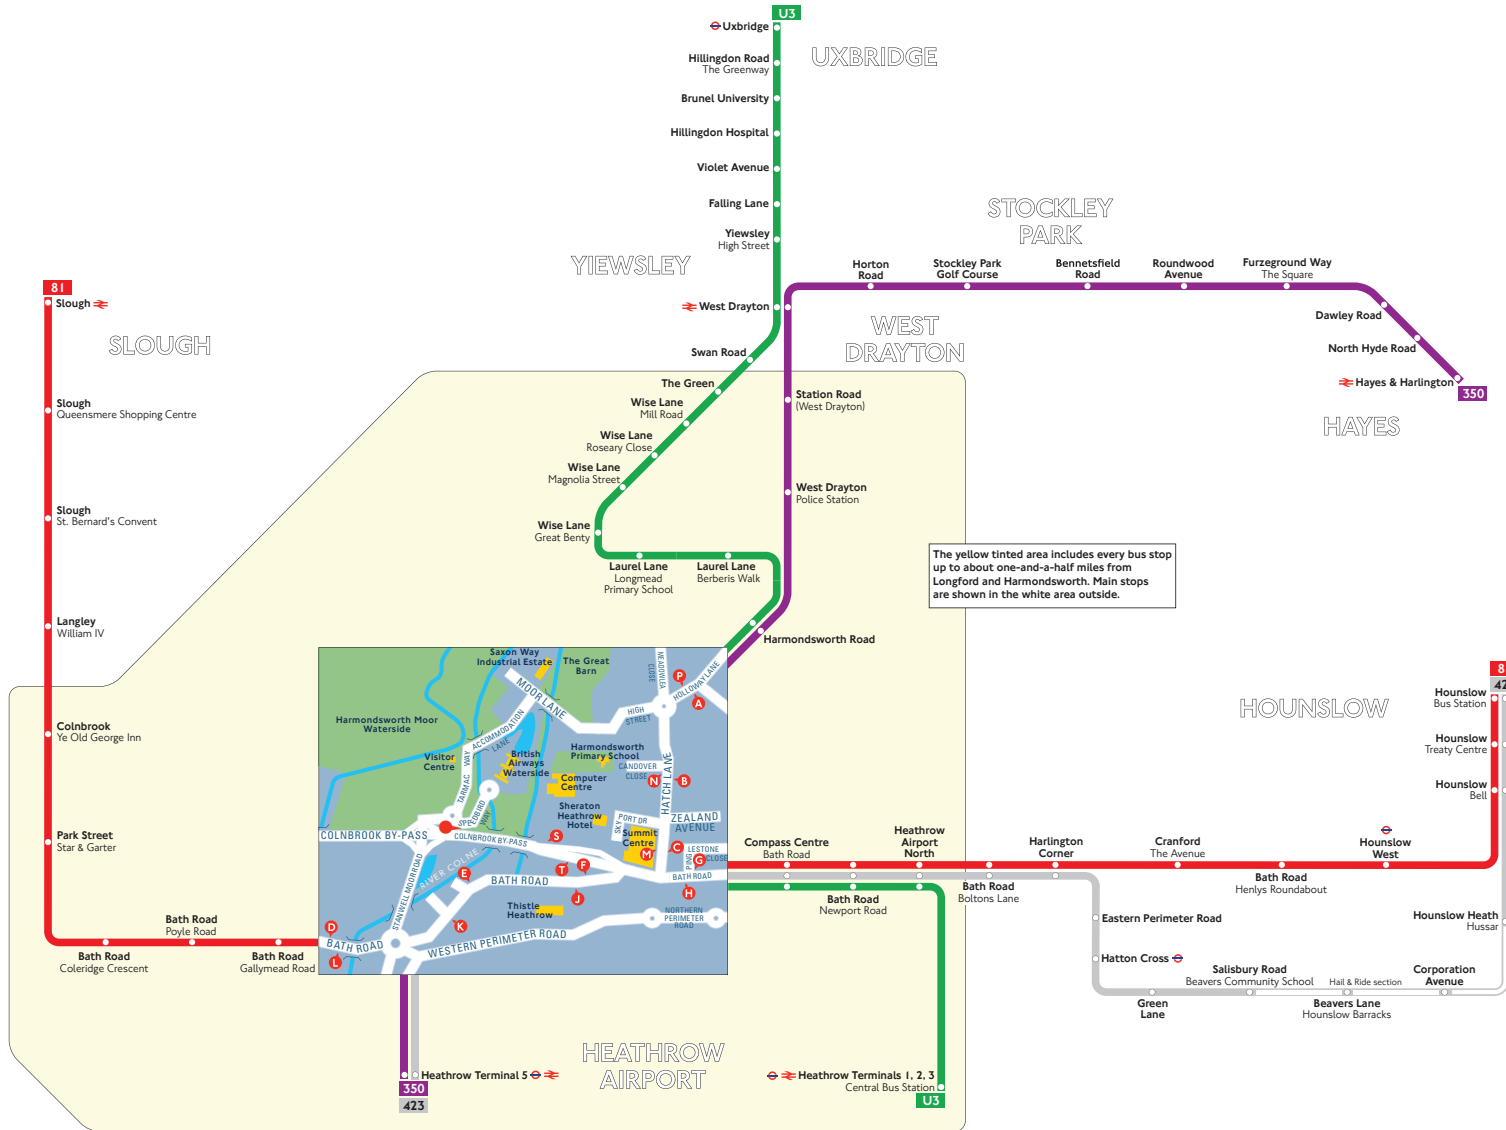

# Buses from Longford and Harmondsworth

## Route finder

### Day buses

Bus route	Towards	Bus stops
<b>81</b>	Hounslow	D E F G
	Slough	H J K L
<b>350</b>	Hayes	M N P S
	Heathrow Terminal 5	A B C T
<b>423</b>	Heathrow Terminal 5	H J K
	Hounslow	E F G
<b>U3</b>	Heathrow Terminals 1, 2, 3	A B C G
	Uxbridge	H M N P

### Other buses

Bus route	Towards	Bus stops
<b>60/61</b>	Eton Wick	L
	Heathrow Terminal 5	D
<b>75</b>	Heathrow Terminals 1, 2, 3	G S
	Maidenhead	H T
<b>76</b>	Cippenham +	H T
	Heathrow Terminals 1, 2, 3 +	G S