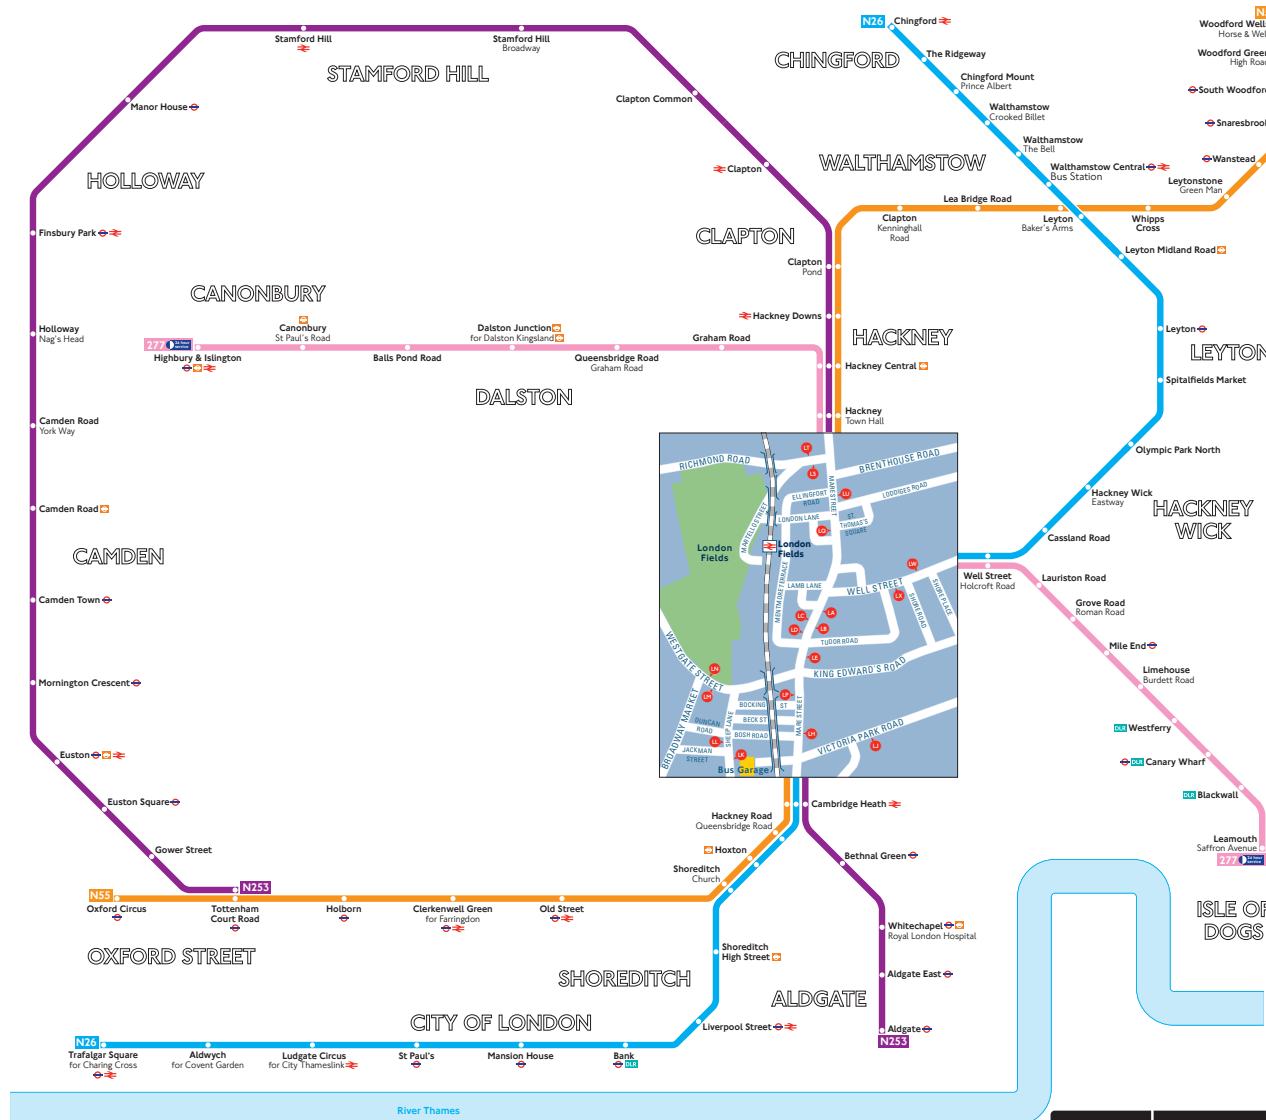

Night buses from London Fields

Route finder

Night buses including 24-hour services

Bus route	Towards	Bus stops
277	Highbury & Islington	LC LX
	Leamouth	LD LW
N26	Chingford	LD LP LW
	Trafalgar Square	LA LE LH LX
N55	Oxford Circus	LA LE LH LU
	Woodford Wells	LC LP LG
N253	Aldgate	LB LE LH LU
	Tottenham Court Road	LC LP LG

Day buses

For day bus information, please see separate poster