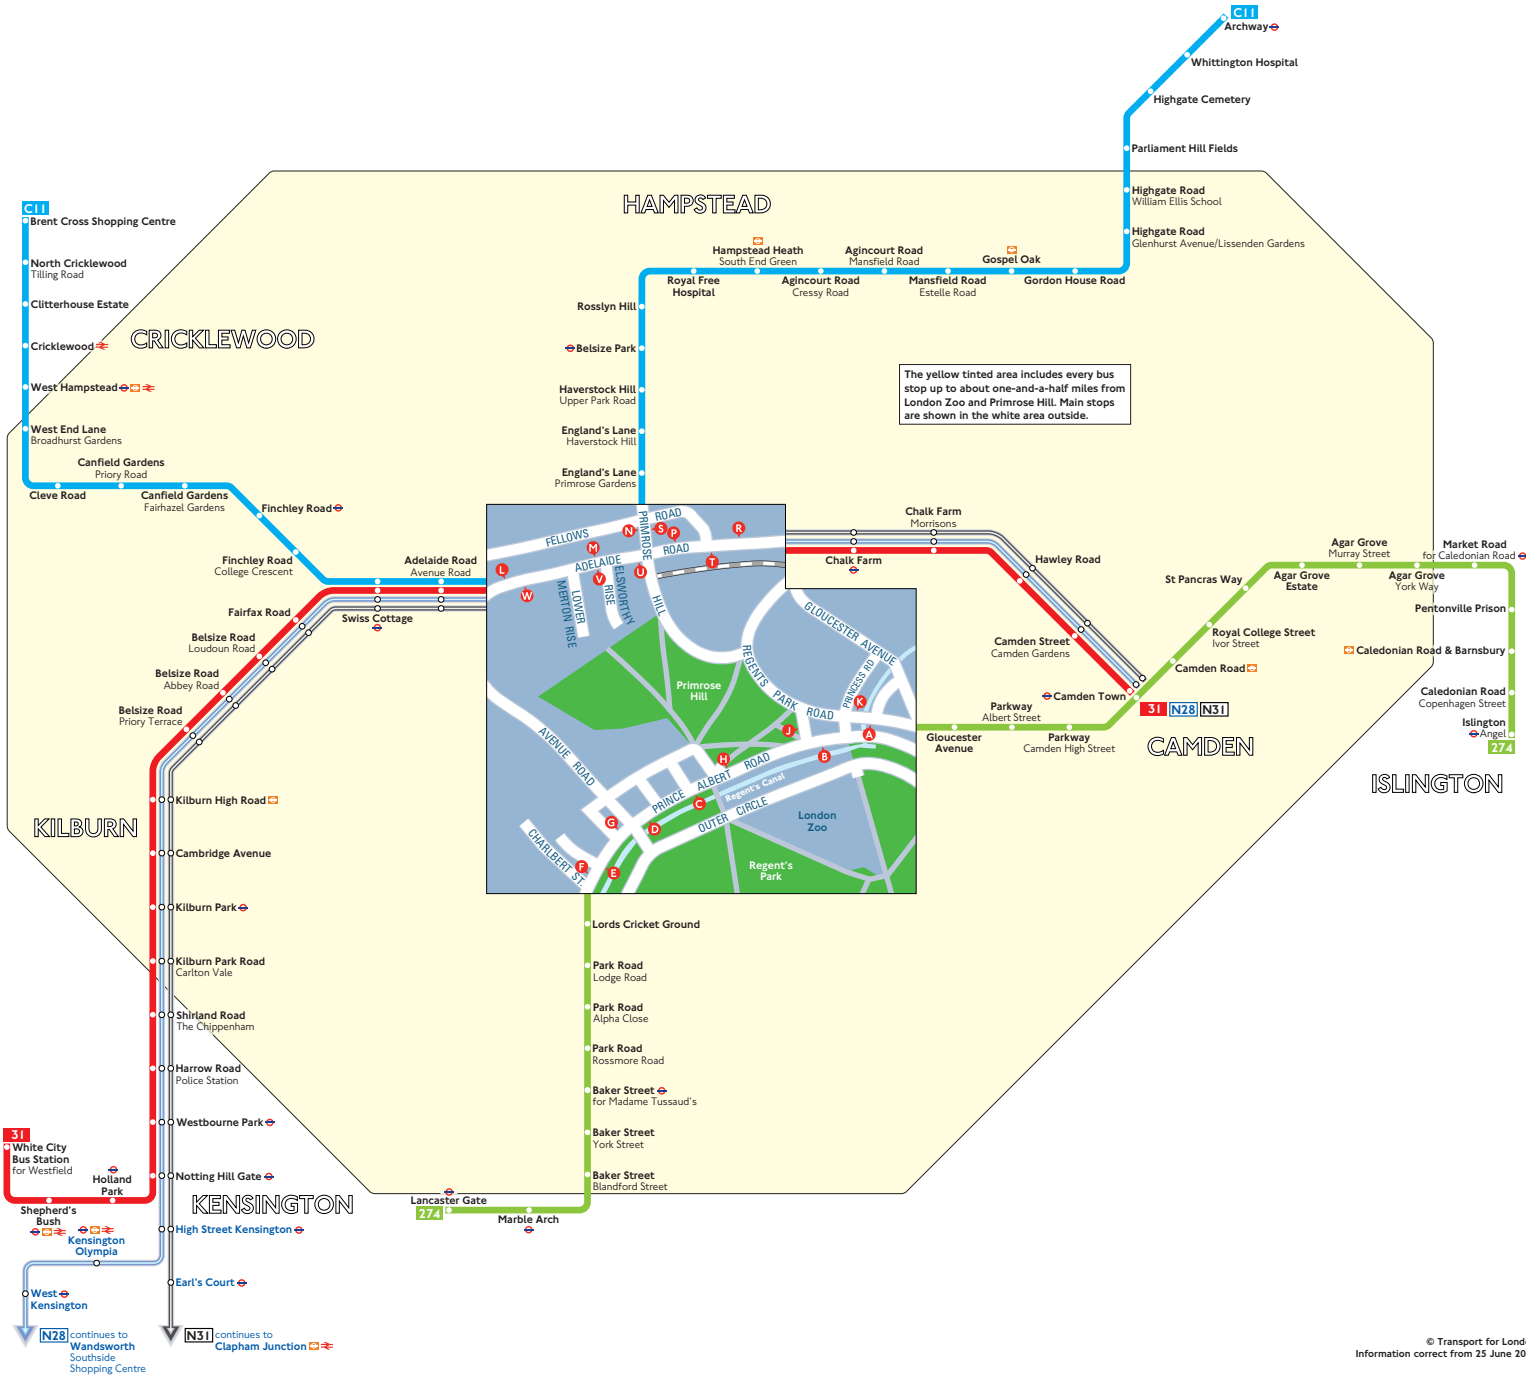

Buses from London Zoo and Primrose Hill

Key

- Connections with London Underground
- Connections with London Overground
- Connections with National Rail
- Connections with river boats

Red discs show the bus stop you need for your chosen bus service. The disc **A** appears on the top of the bus stop in the street (see map of town centre in centre of diagram).

Route finder

Day buses

Bus route	Towards	Bus stops
31	Camden Town White City Bus Station	LMPR TUVW
274	Islington Lancaster Gate	F G H J K A B C D E
C11	Archway Brent Cross Shopping Centre	L M N S U V W

Night buses

Bus route	Towards	Bus stops
N28	Camden Town Wandsworth	LMPR TUVW
N31	Camden Town Clapham Junction	LMPR TUVW