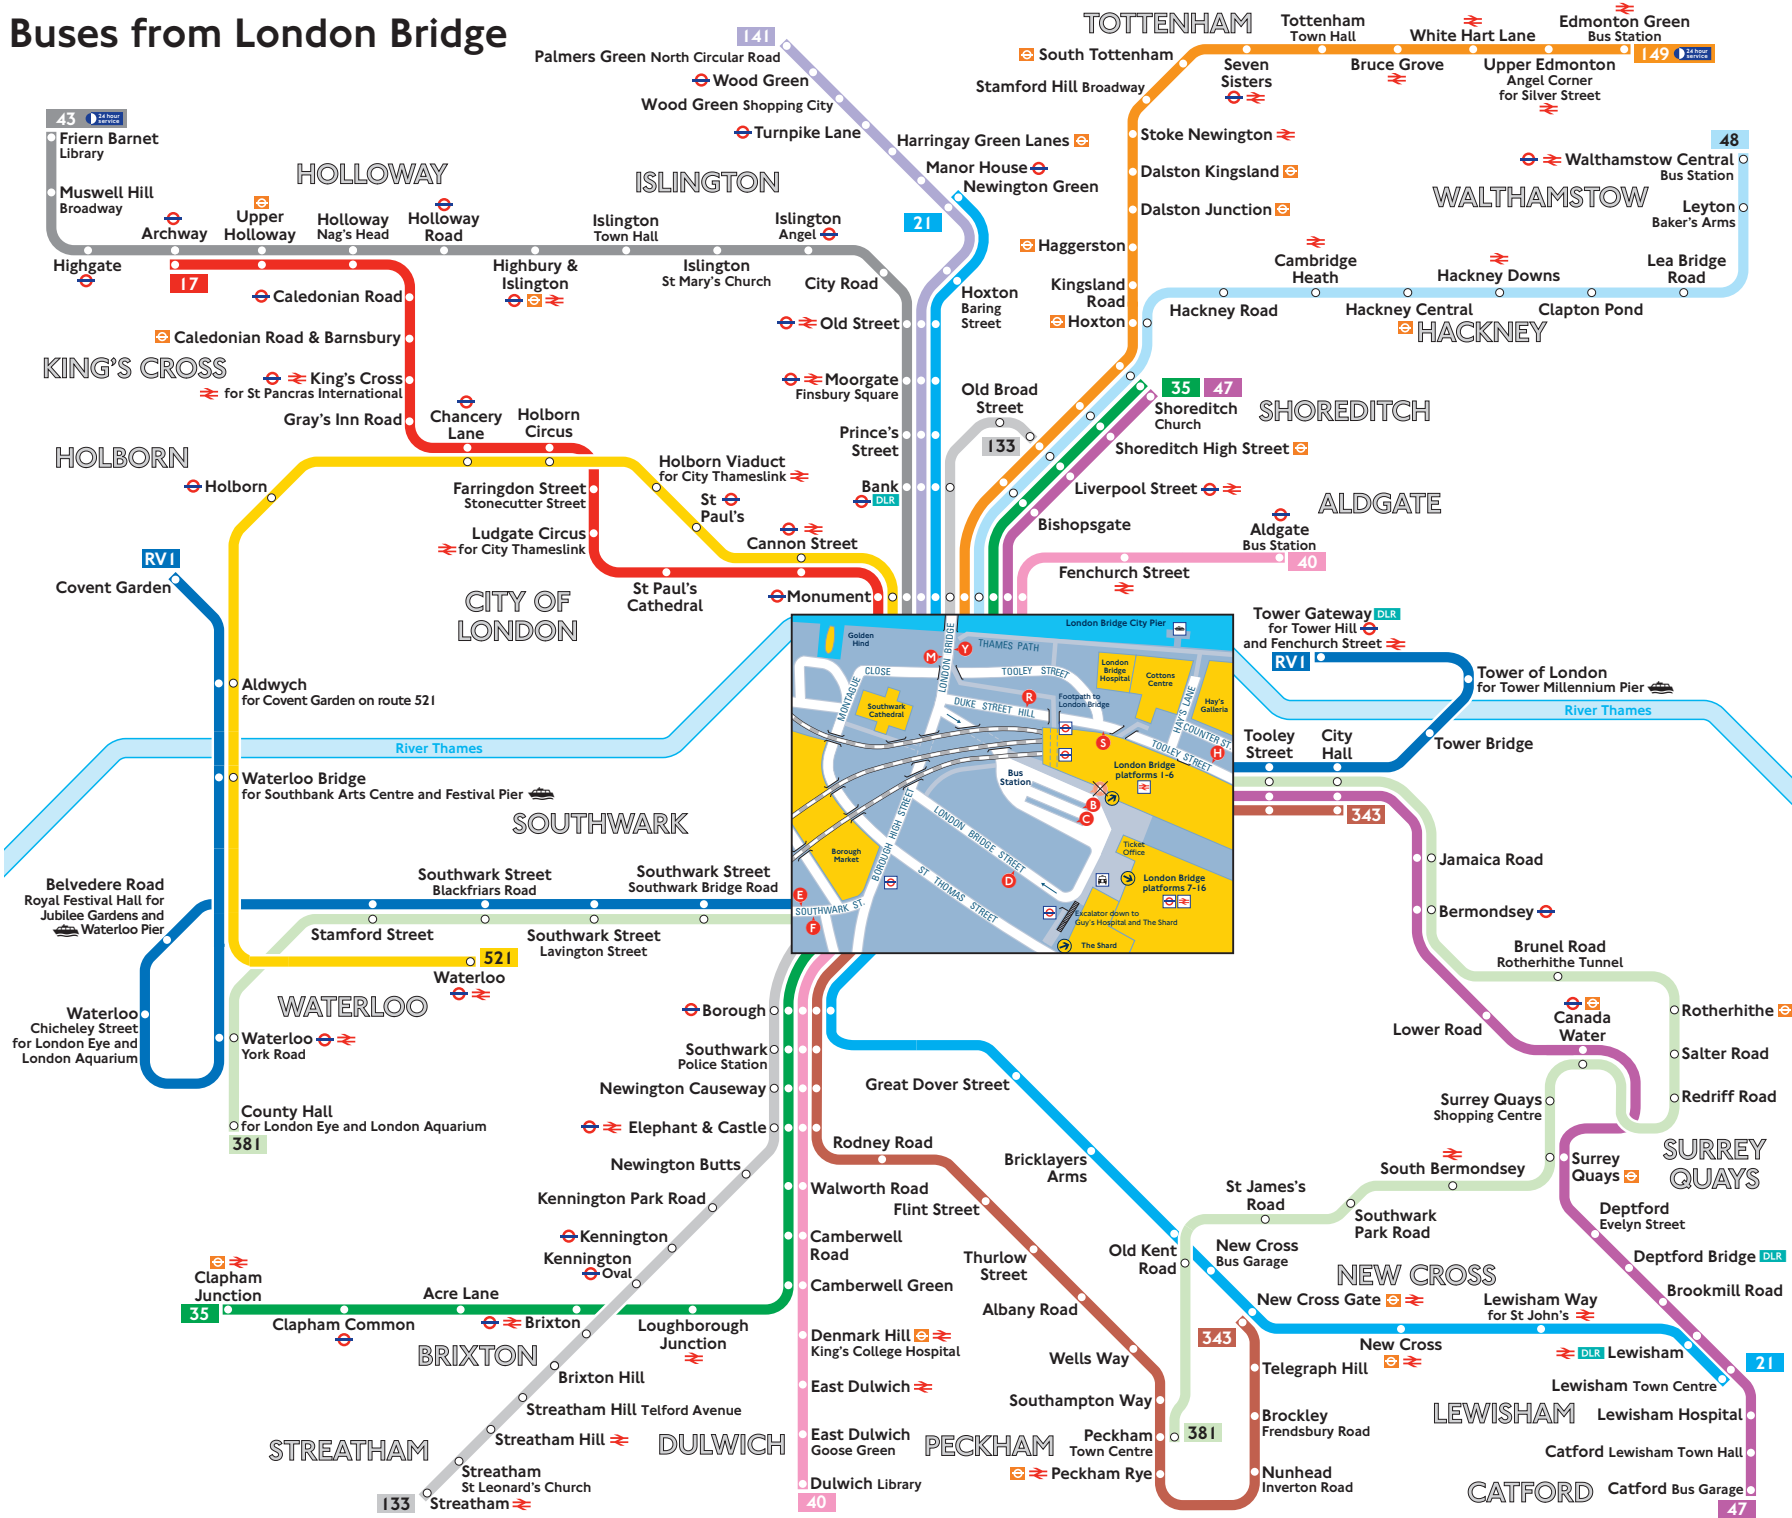

Buses from London Bridge

Route finder

Day buses including 24-hour services

Bus route	Towards	Bus stops
17	Archway	M
21	Lewisham Newington Green	Y M
35	Clapham Junction Shoreditch	Y M
40	Aldgate Dulwich	M Y
43	Friern Barnet	C, M
47	Catford Shoreditch	H, R, Y D, S
48	Walthamstow	D, M
133	Liverpool Street Streatham	M Y
141	Palmers Green	C, M
149	Edmonton Green	D, M
343	City Hall New Cross Gate	H, R S
381	County Hall Peckham	F, S E, H, R
521	Waterloo	B
RVI	Covent Garden Tower Gateway	F, S E, H, R

Night buses

Bus route	Towards	Bus stops
N21	Bexleyheath Trafalgar Square	D, Y M
N35	Clapham Junction Tottenham Court Road	Y M
N47	St Mary Cray Trafalgar Square	H, R, Y M, S
N133	Liverpool Street Mitcham	M Y
N343	New Cross Gate Trafalgar Square	D, E B, F
N381	Peckham Whitehall	E, H, R F, S