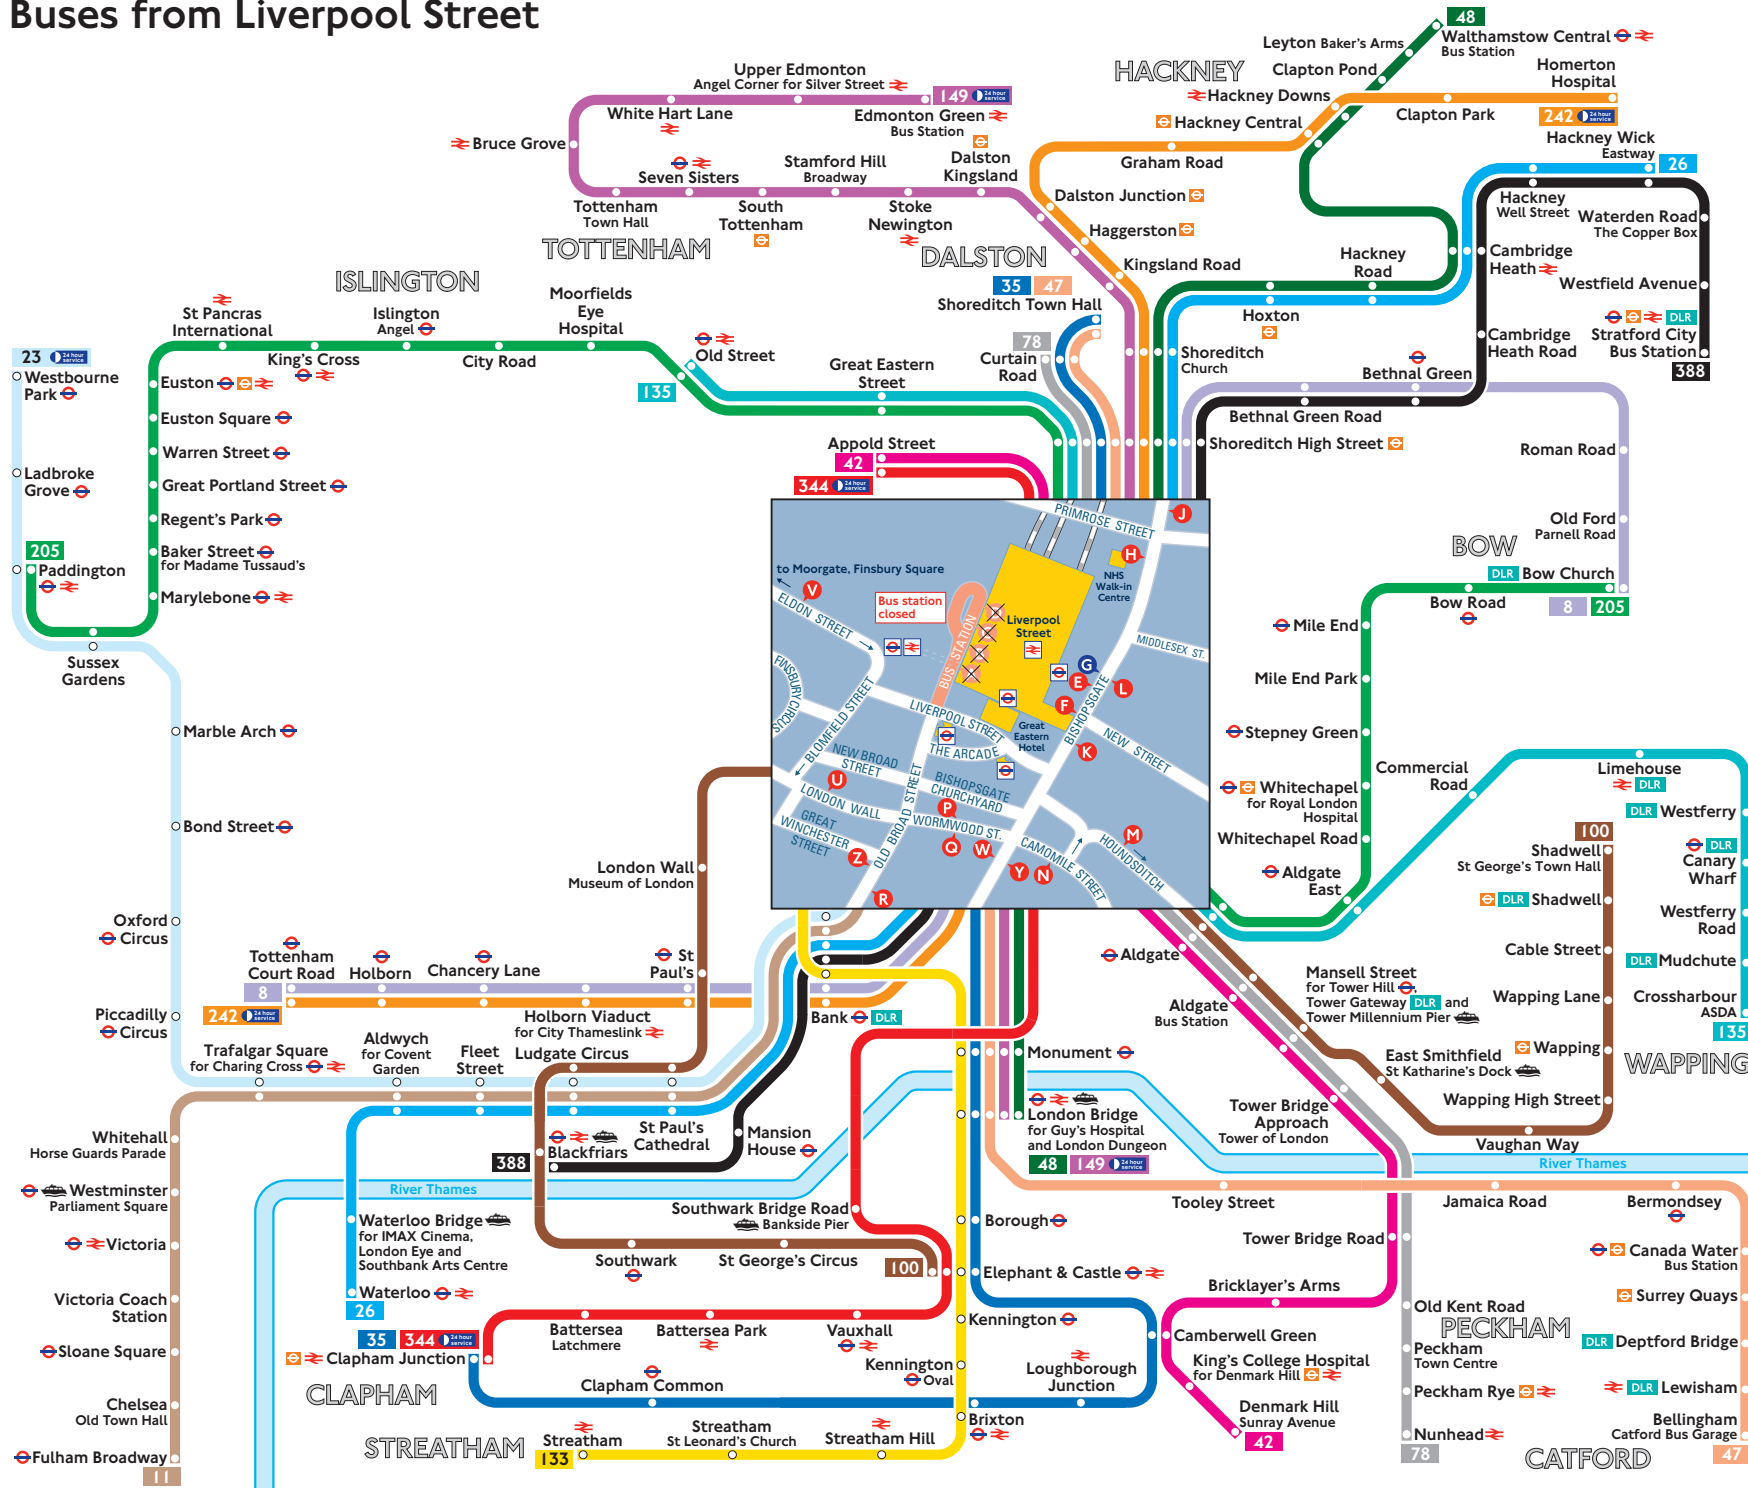

Buses from Liverpool Street

Route finder

Day buses including 24-hour services

Bus Route	Towards	Bus stops
8	Bow Church Tottenham Court Road	F, H, W J, L, Y
11	Fulham Broadway	R, U
23	Westbourne Park	R, U
26	Hackney Wick Waterloo	F, H, W J, L, Y
35	Clapham Junction Shoreditch	J, K, Y F, H, W
42	Appold Street Denmark Hill	E, H J, L
47	Bellingham Shoreditch	J, K, Y F, H, W
48	London Bridge Walthamstow	J, K, Y F, H, W
78	Nunhead Shoreditch	J, L F, H
100	Elephant & Castle Shadwell	N, Q P, U
133	Streatham	R, Q
135	Crossharbour Old Street	J, L F, H
149	Edmonton Green London Bridge	E, H, W J, K, Y
205	Bow Church Paddington	J, L F, H
242	Homerton Hospital Tottenham Court Road	E, H, W J, L, Y
344	Appold Street Clapham Junction	E, H, W J, K, Y
388	Blackfriars Stratford City Bus Station	J, L, Y F, H, W

Night buses

Bus Route	Towards	Bus stops
N8	Hainault Oxford Circus	F, H, W J, L, Y
N11	Ealing Broadway	R, U
N26	Chingford Trafalgar Square	F, H, W J, L, Y
N35	Clapham Junction Tottenham Court Road	J, K, Y F, H, W
N133	Mitcham	R, Q
N205	Leyton Paddington	J, L F, H

Coaches

Towards	Bus stops
Stansted Airport	G

Due to Crossrail works routes 153 and 214 will start from Moorgate, Finsbury Square.