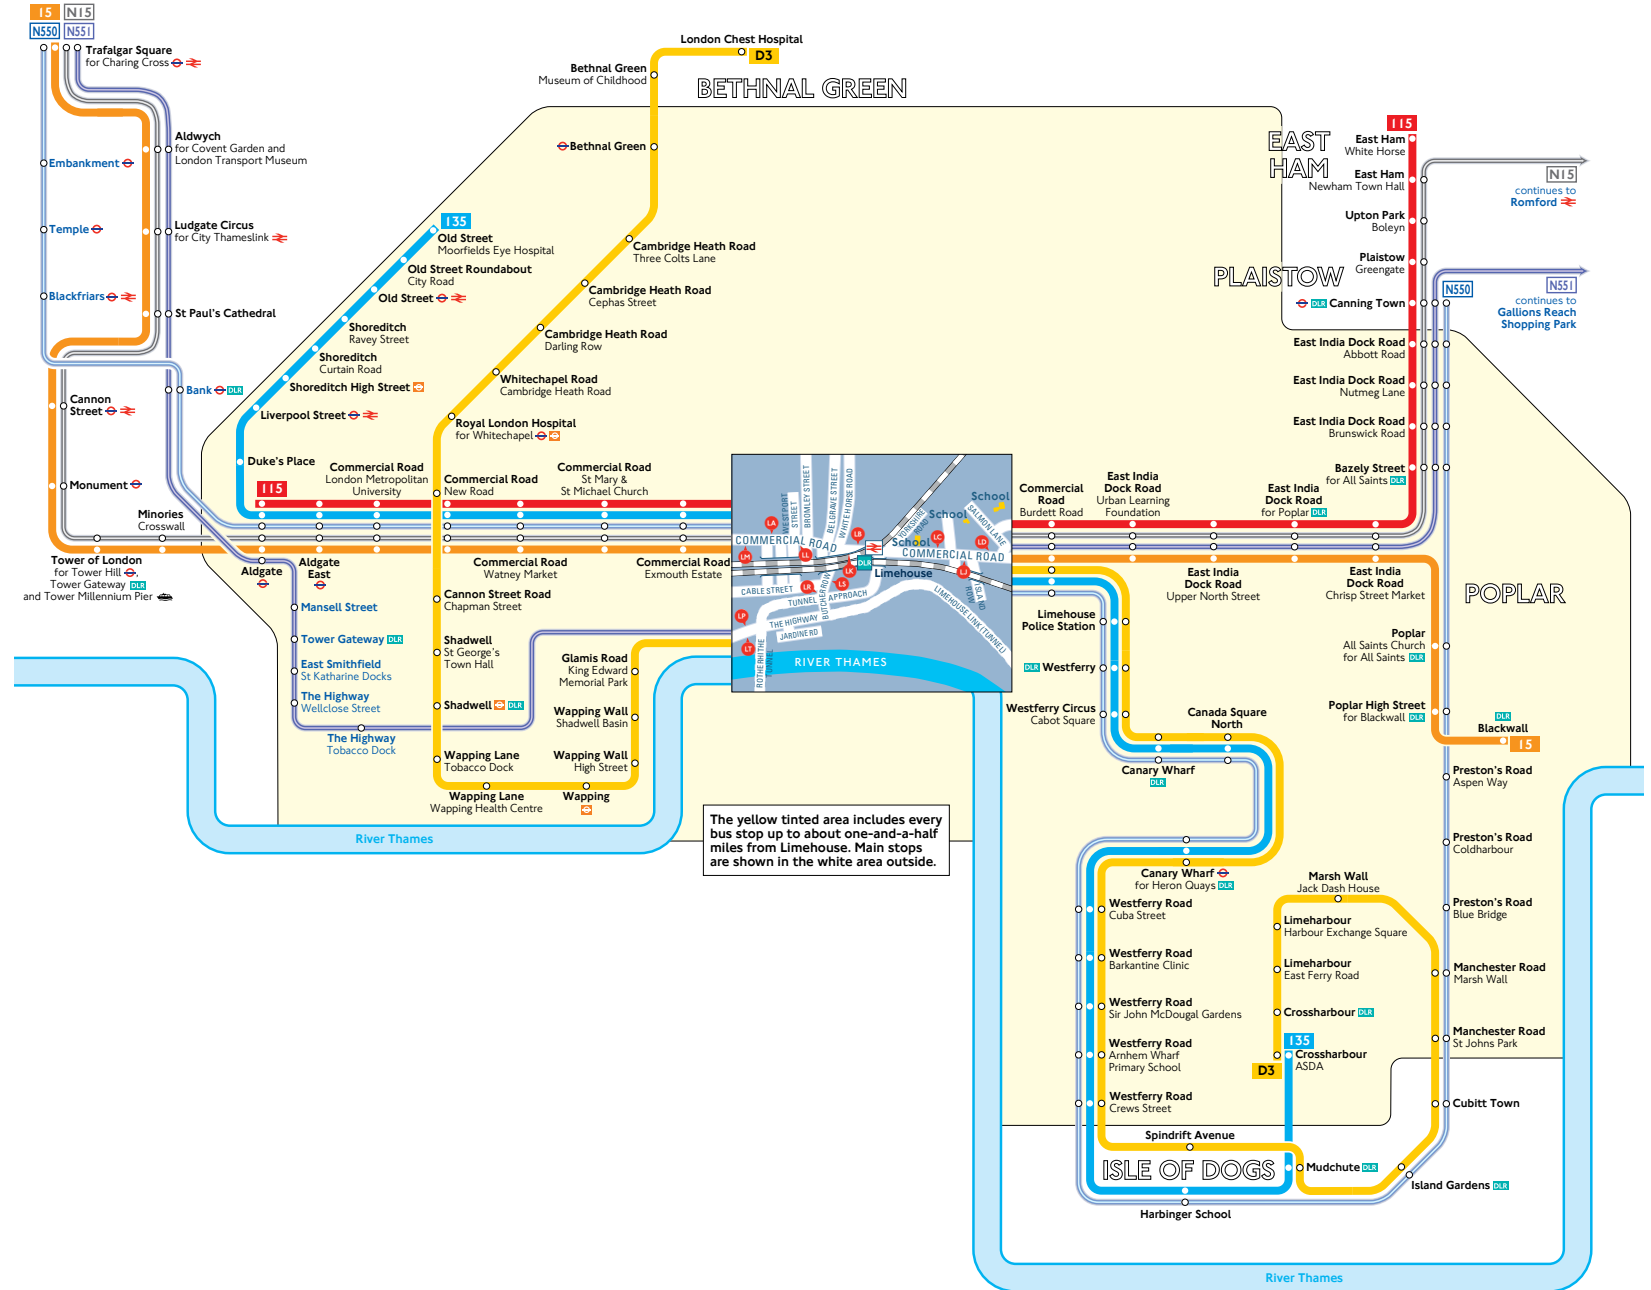

Buses from Limehouse

Route finder

Day buses

Bus route	Towards	Bus stops
I5	Blackwall	LA LB LC LD
	Trafalgar Square	LA LB LC LD
I15	Aldgate	LA LB LC LD
	East Ham	LA LB LC LD
I35	Crossharbour	LA LB LC LD
	Old Street	LA LB LC LD
D3	Bethnal Green	LA LB LC LD
	Crossharbour	LA LB LC LD

Night buses

Bus route	Towards	Bus stops
N15	Romford	LA LB LC LD
	Trafalgar Square	LA LB LC LD
N550	Canning Town	LA LB LC LD
	Trafalgar Square	LA LB LC LD
N551	Gallions Reach	LA LB LC LD
	Trafalgar Square	LA LB LC LD