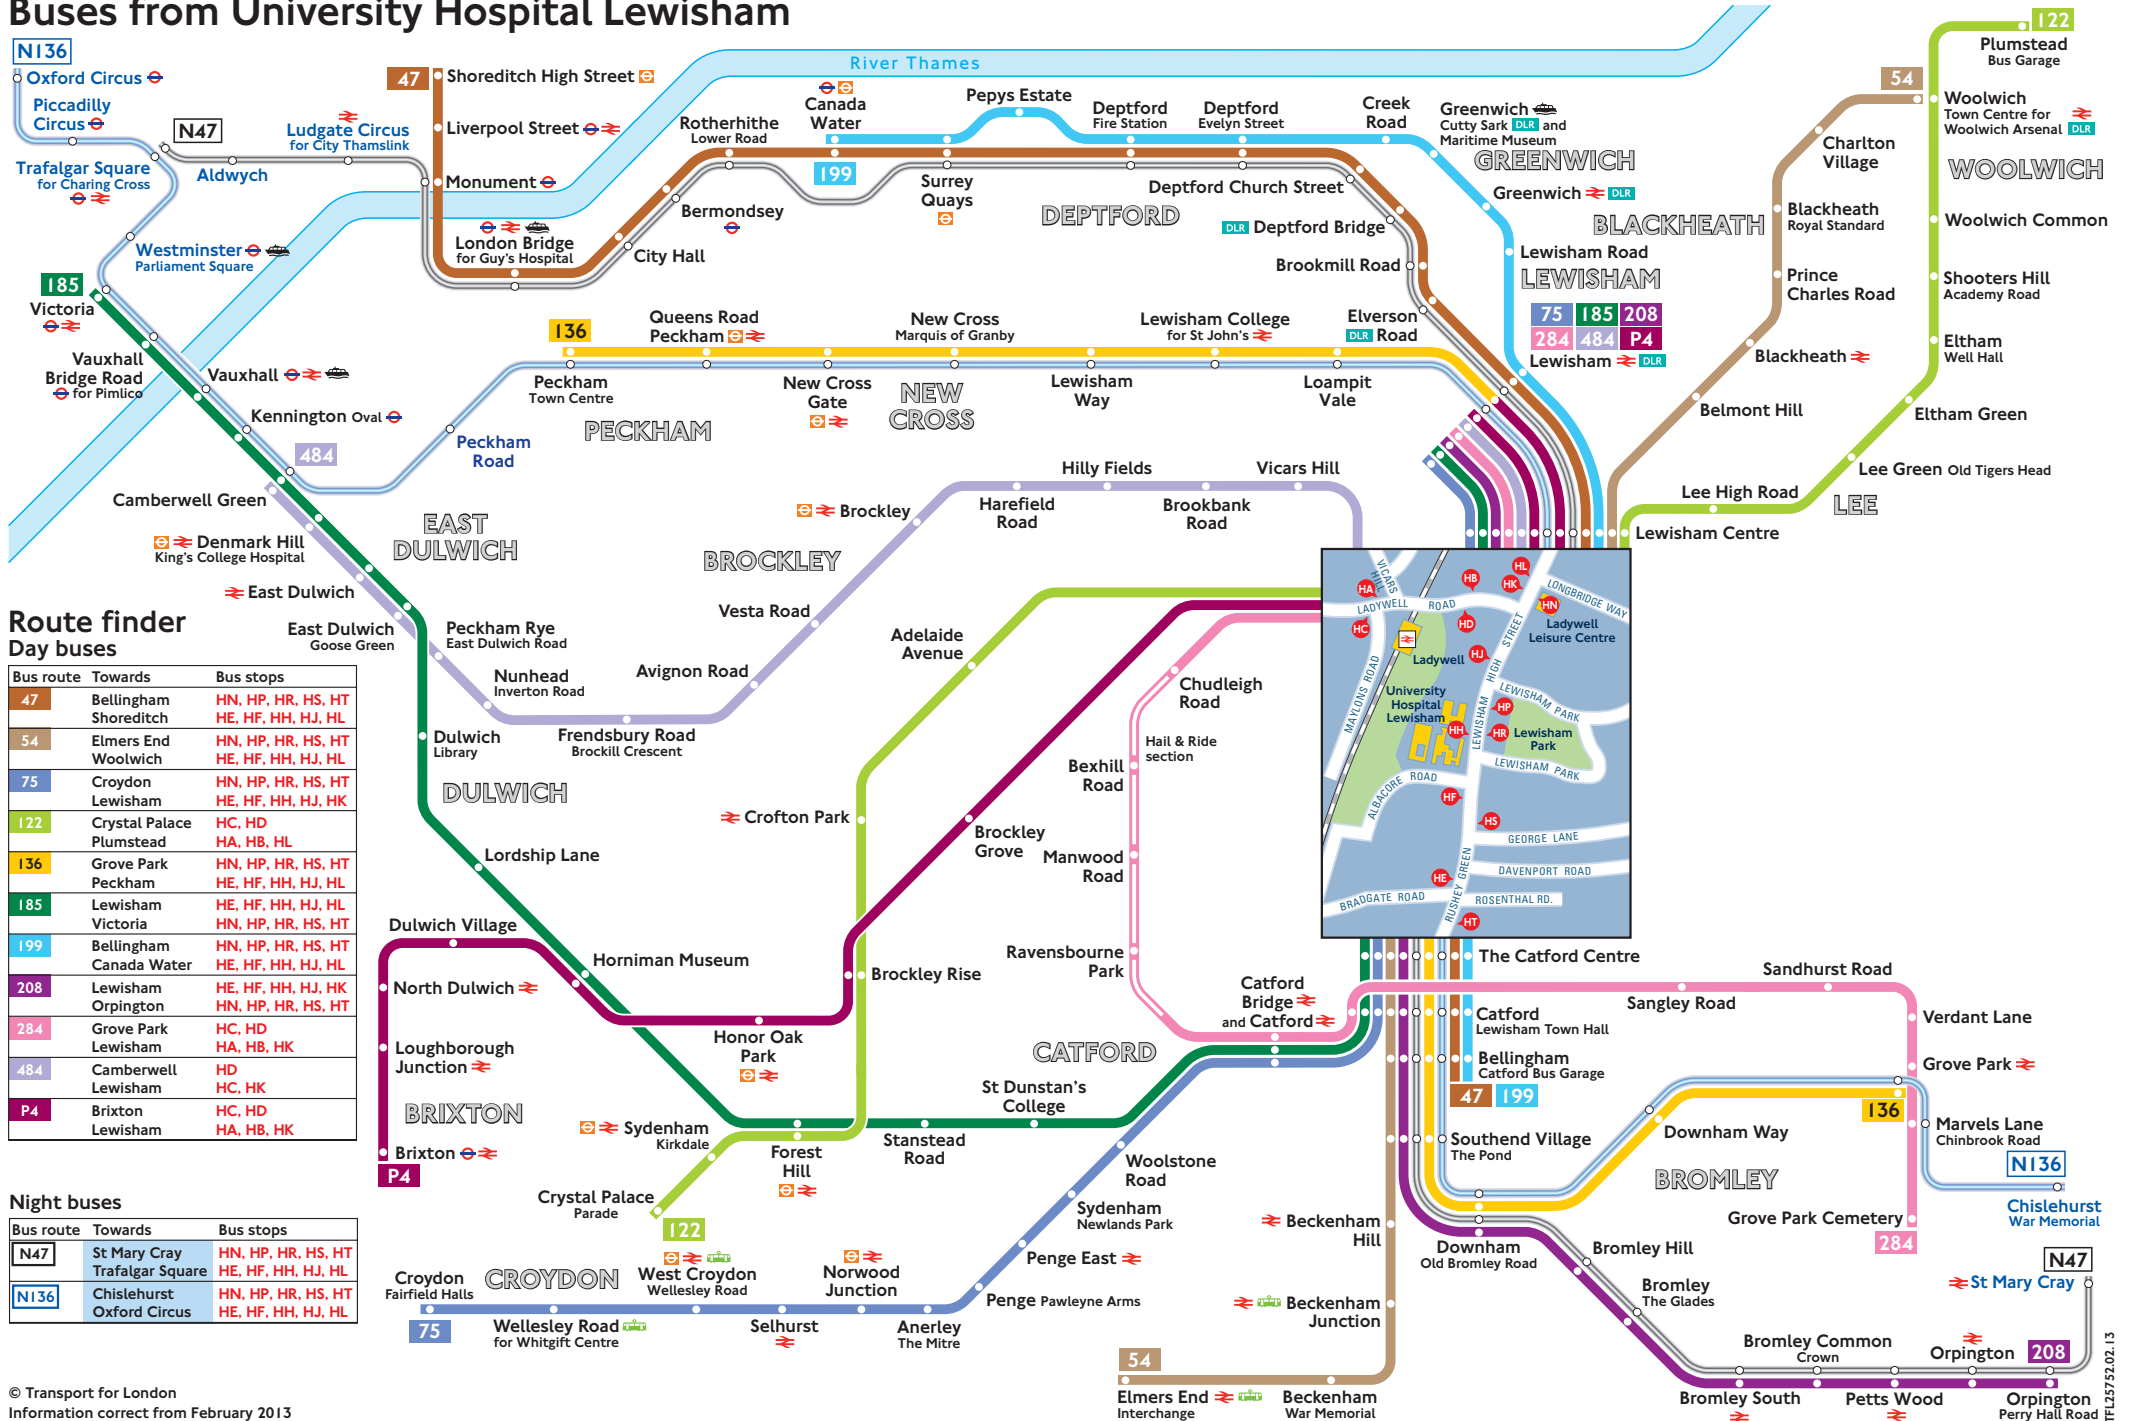

# Buses from University Hospital Lewisham

## Route finder

### Day buses

Bus route	Towards	Bus stops
47	Bellingham Shoreditch	HN, HP, HR, HS, HT HE, HF, HH, HJ, HL
54	Elmers End Woolwich	HN, HP, HR, HS, HT HE, HF, HH, HJ, HL
75	Croydon Lewisham	HN, HP, HR, HS, HT HE, HF, HH, HJ, HK
122	Crystal Palace Plumstead	HC, HD HA, HB, HL
136	Grove Park Peckham	HN, HP, HR, HS, HT HE, HF, HH, HJ, HL
185	Lewisham Victoria	HE, HF, HH, HJ, HL HN, HP, HR, HS, HT
199	Bellingham Canada Water	HN, HP, HR, HS, HT HE, HF, HH, HJ, HL
208	Lewisham Orpington	HE, HF, HH, HJ, HK HN, HP, HR, HS, HT
284	Grove Park Lewisham	HC, HD HA, HB, HK
484	Camberwell Lewisham	HD HC, HK
P4	Brixton Lewisham	HC, HD HA, HB, HK

### Night buses

Bus route	Towards	Bus stops
N47	St Mary Cray Trafalgar Square	HN, HP, HR, HS, HT HE, HF, HH, HJ, HL
N136	Chislehurst Oxford Circus	HN, HP, HR, HS, HT HE, HF, HH, HJ, HL