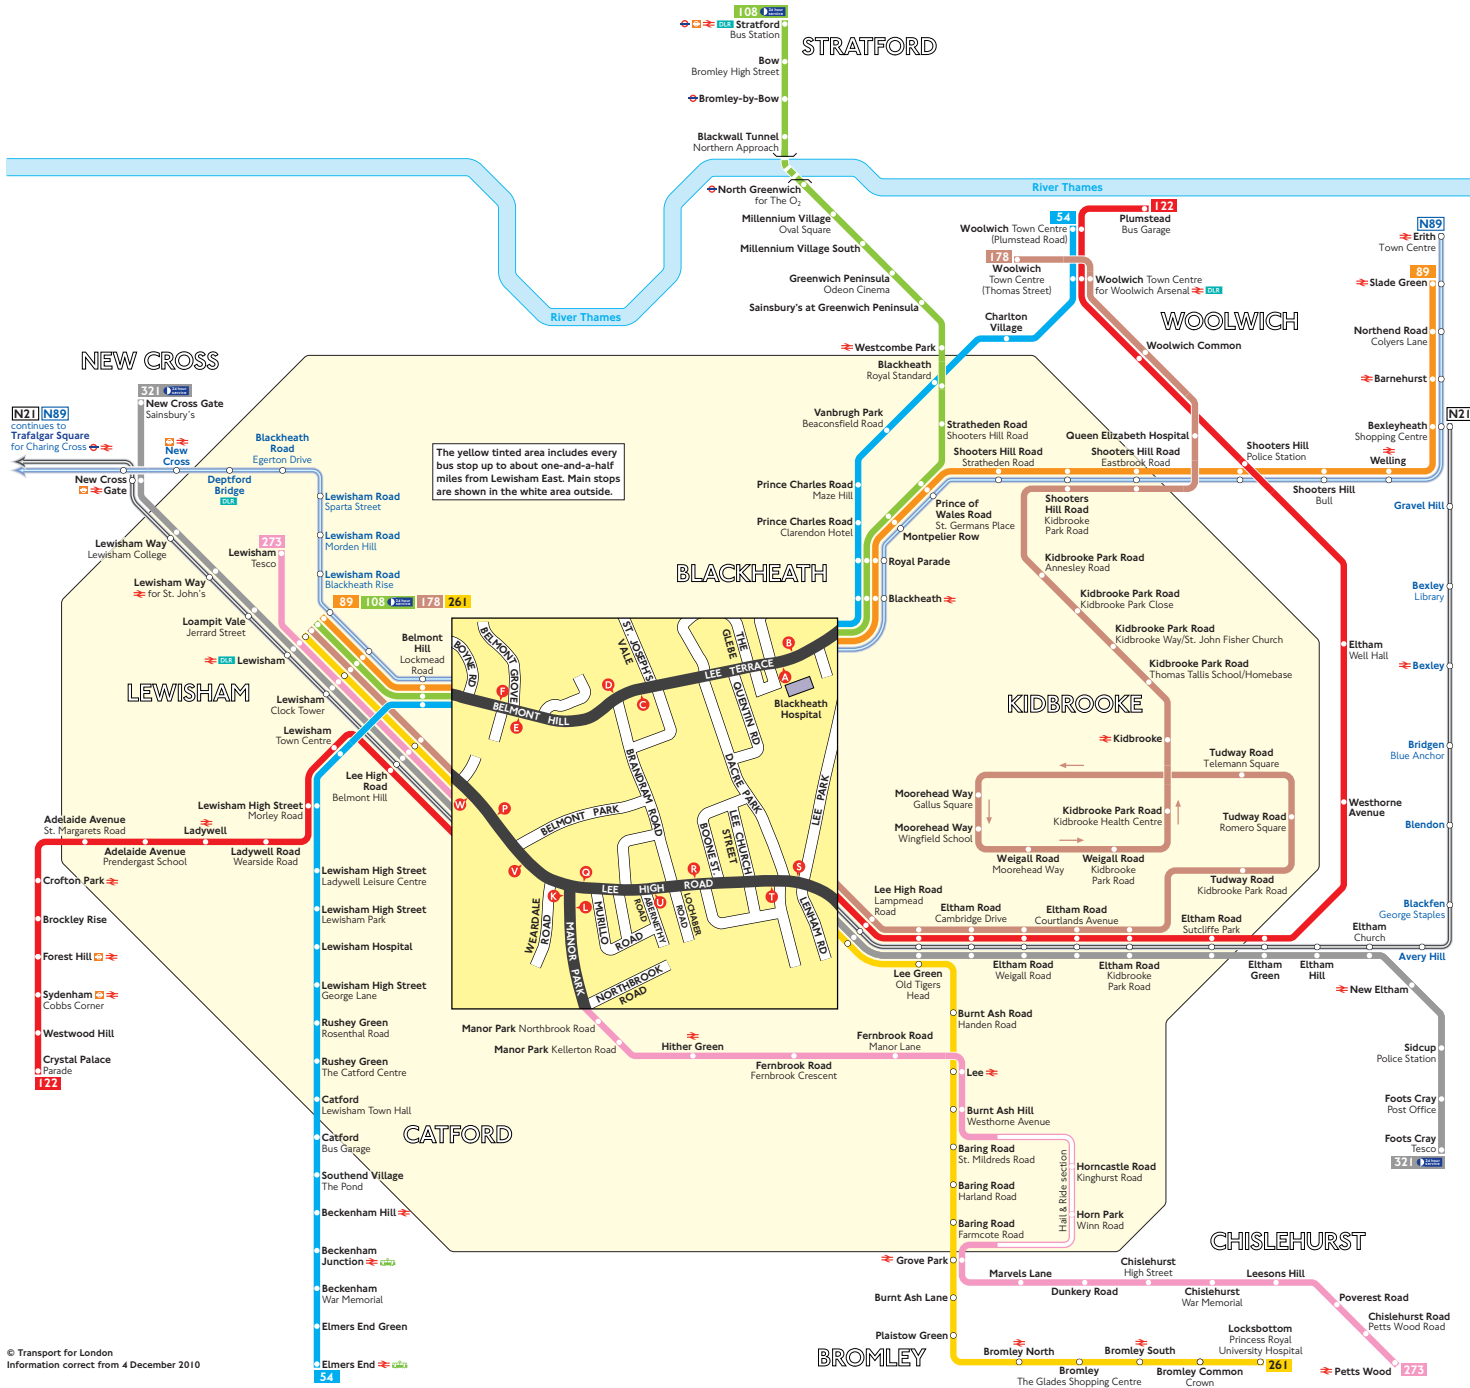

Buses from Lewisham East

Key

- 54 Day buses in black
- N21 Night buses in blue
- Connections with London Underground
- Connections with London Underground
- Connections with National Rail
- DLR Connections with Docklands Light Railway
- Connections with Tramlink
- Connections with river boats

Red discs show the bus stop you need for your chosen bus service. The disc **A** appears on the top of the bus stop in the street (see map of town centre in centre of diagram).

Route finder

Day buses including 24-hour routes

Bus route	Towards	Bus stops
54	Elmers End	A C E
	Woolwich	B D F
89	Lewisham	A C E
	Slade Green	B D F
108	Lewisham	A C E
	Stratford	B D F
122	Crystal Palace	T U V W
	Plumstead	P O R S
178	Lewisham	T U V W
	Woolwich	P O R S
261	Lewisham	T U V W
	Locksbottom	P O R S
273	Lewisham	K V W
	Petts Wood	L P
321	Foots Cray	P O R S
	New Cross Gate	T U V W

Night buses

Bus route	Towards	Bus stops
N21	Bexleyheath	P O R S
	Trafalgar Square	T U V W
N89	Erith	B D F
	Trafalgar Square	A C E