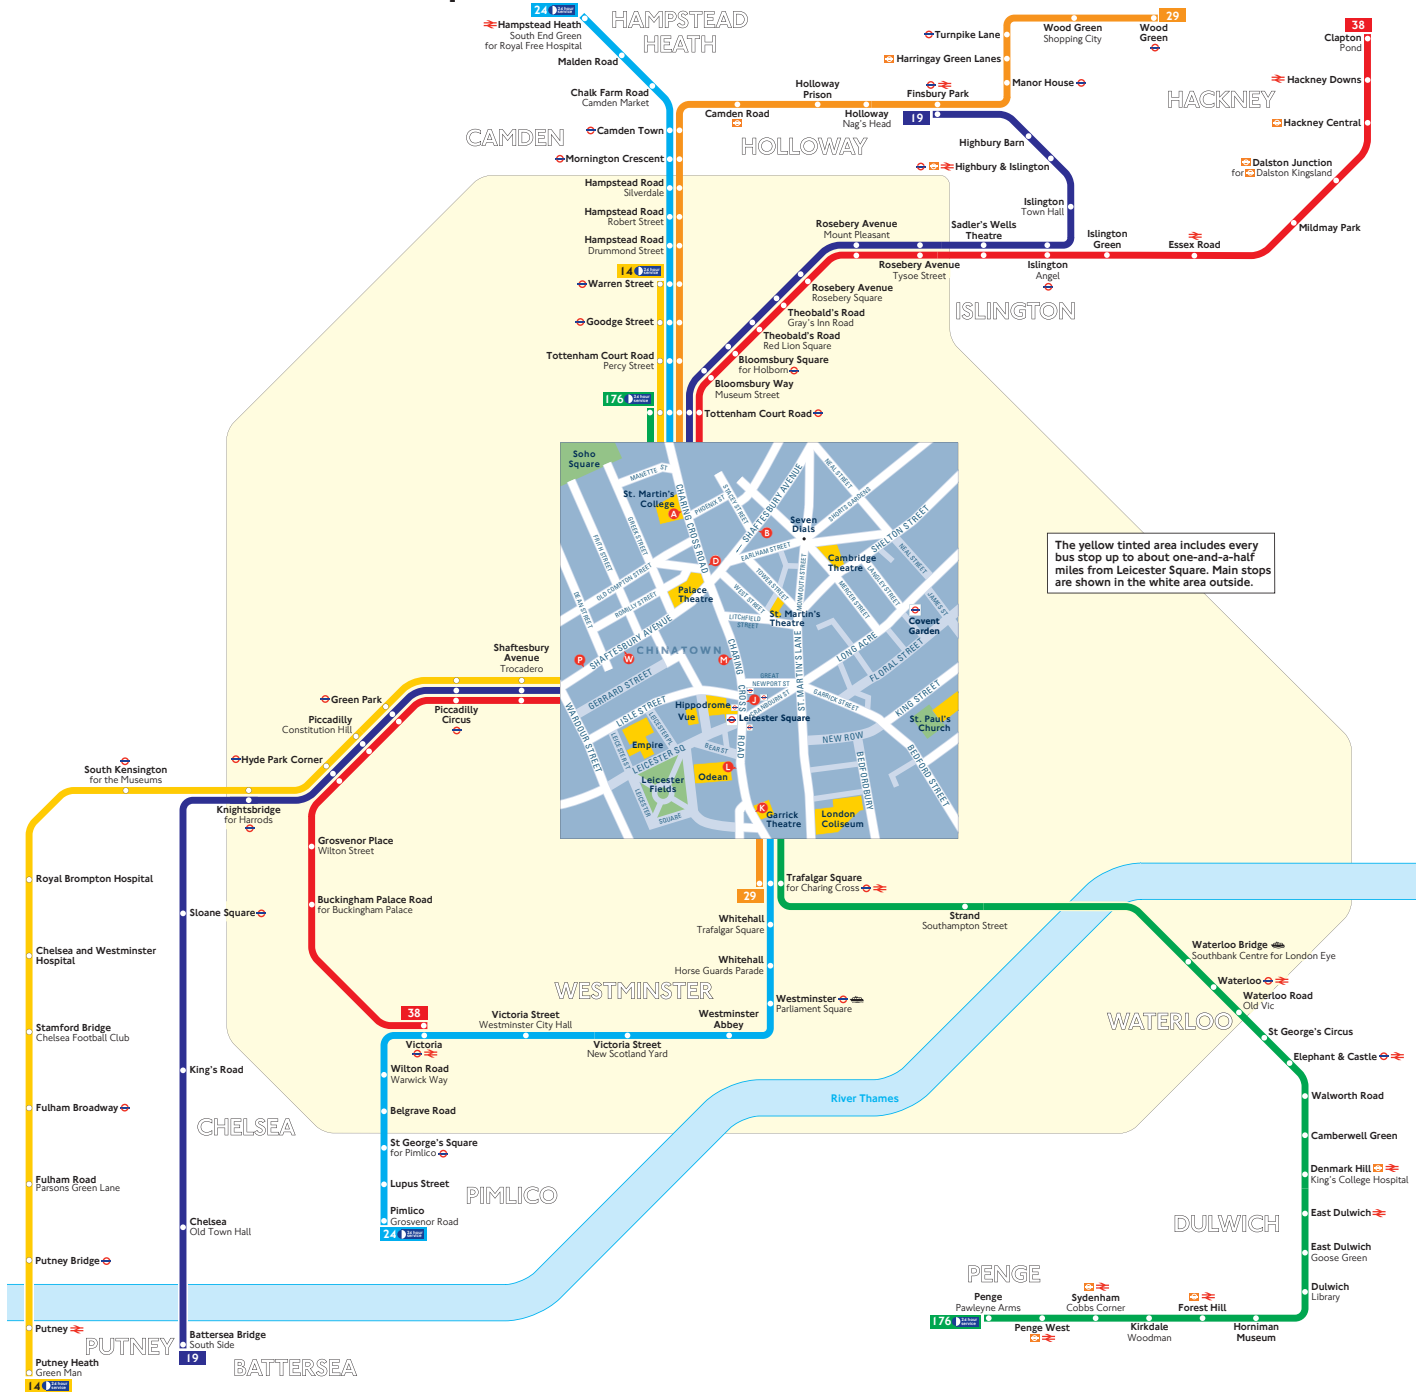

Buses from Leicester Square

Route finder

Day buses including 24-hour services

Bus route	Towards	Bus stops
14	Putney Heath	B W
	Warren Street	A P
19	Battersea Bridge	B W
	Finsbury Park	A P
24	Hampstead Heath	A L M
	Pimlico	D I K
	Trafalgar Square	D I K
29	Wood Green	A L M
	Clapton Pond	A P
	Victoria	B W
176	Penge	D I K
	Tottenham Court Road	A L M

Night buses

For night bus information, please see separate poster