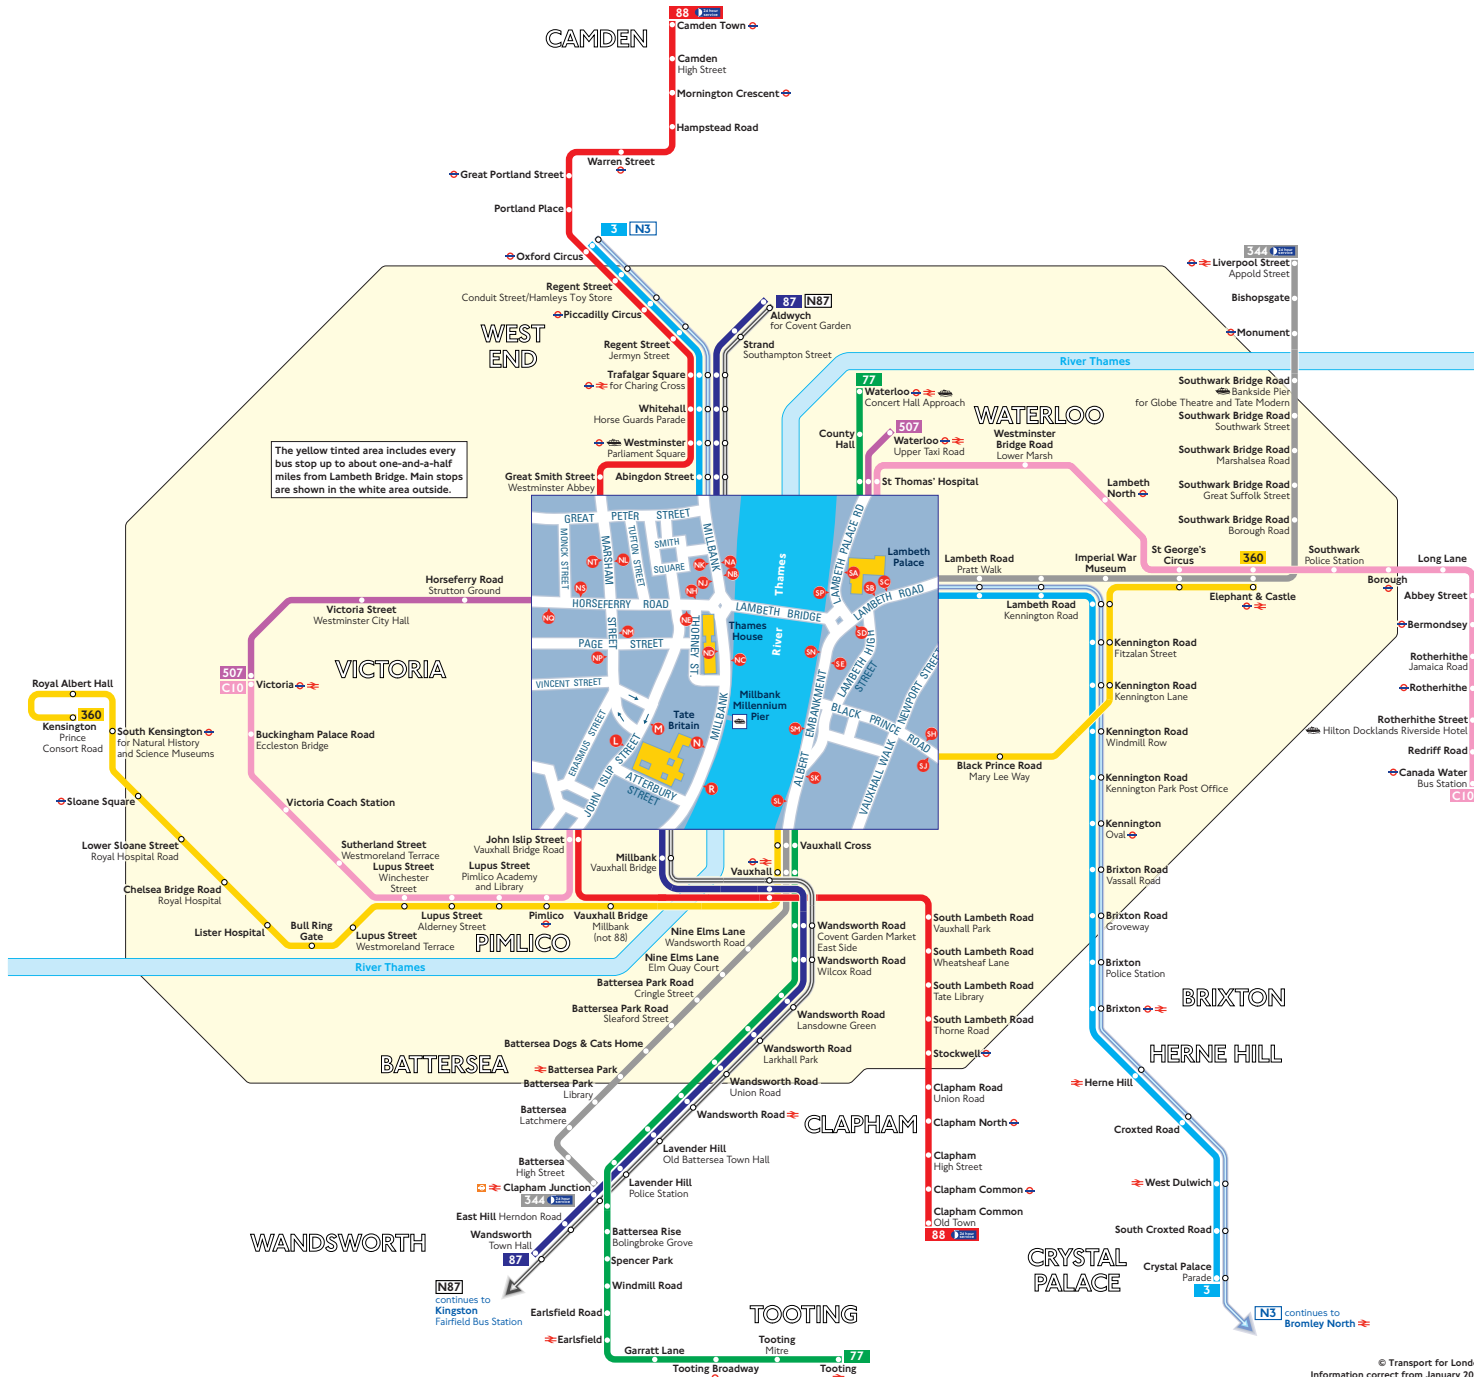

Buses from Lambeth Bridge

Key

- 3 Day buses in black
- N3 Night buses in blue
- Connections with London Underground
- Connections with London Underground
- Connections with National Rail
- Connections with Docklands Light Railway
- Connections with river boats
- Connections with Tramlink

Red discs show the bus stop you need for your chosen bus service. The disc **A** appears on the top of the bus stop in the street (see map of town centre in centre of diagram).

Route finder

Day buses including 24-hour services

Bus route	Towards	Bus stops
3	Crystal Palace Oxford Circus	NB SB NK SD
77	Tooting Waterloo	SA SE SK SL SM SN SP
87	Aldwych Wandsworth	N ND NK NB NC R
88	Camden Town Clapham Common	L NP NT M NL NR
344	Clapham Junction Liverpool Street	SD SE SK SL SM SN
360	Elephant & Castle Kensington	SH SU SM SJ SK
507	Victoria Waterloo	NE NC SA NH NS SP
C10	Canada Water Victoria	L NH NP SP M NE NH SA

Night buses

Bus route	Towards	Bus stops
N3	Bromley Oxford Circus	NB SB NK SD
N87	Aldwych Kingston	N ND NK NB NC R