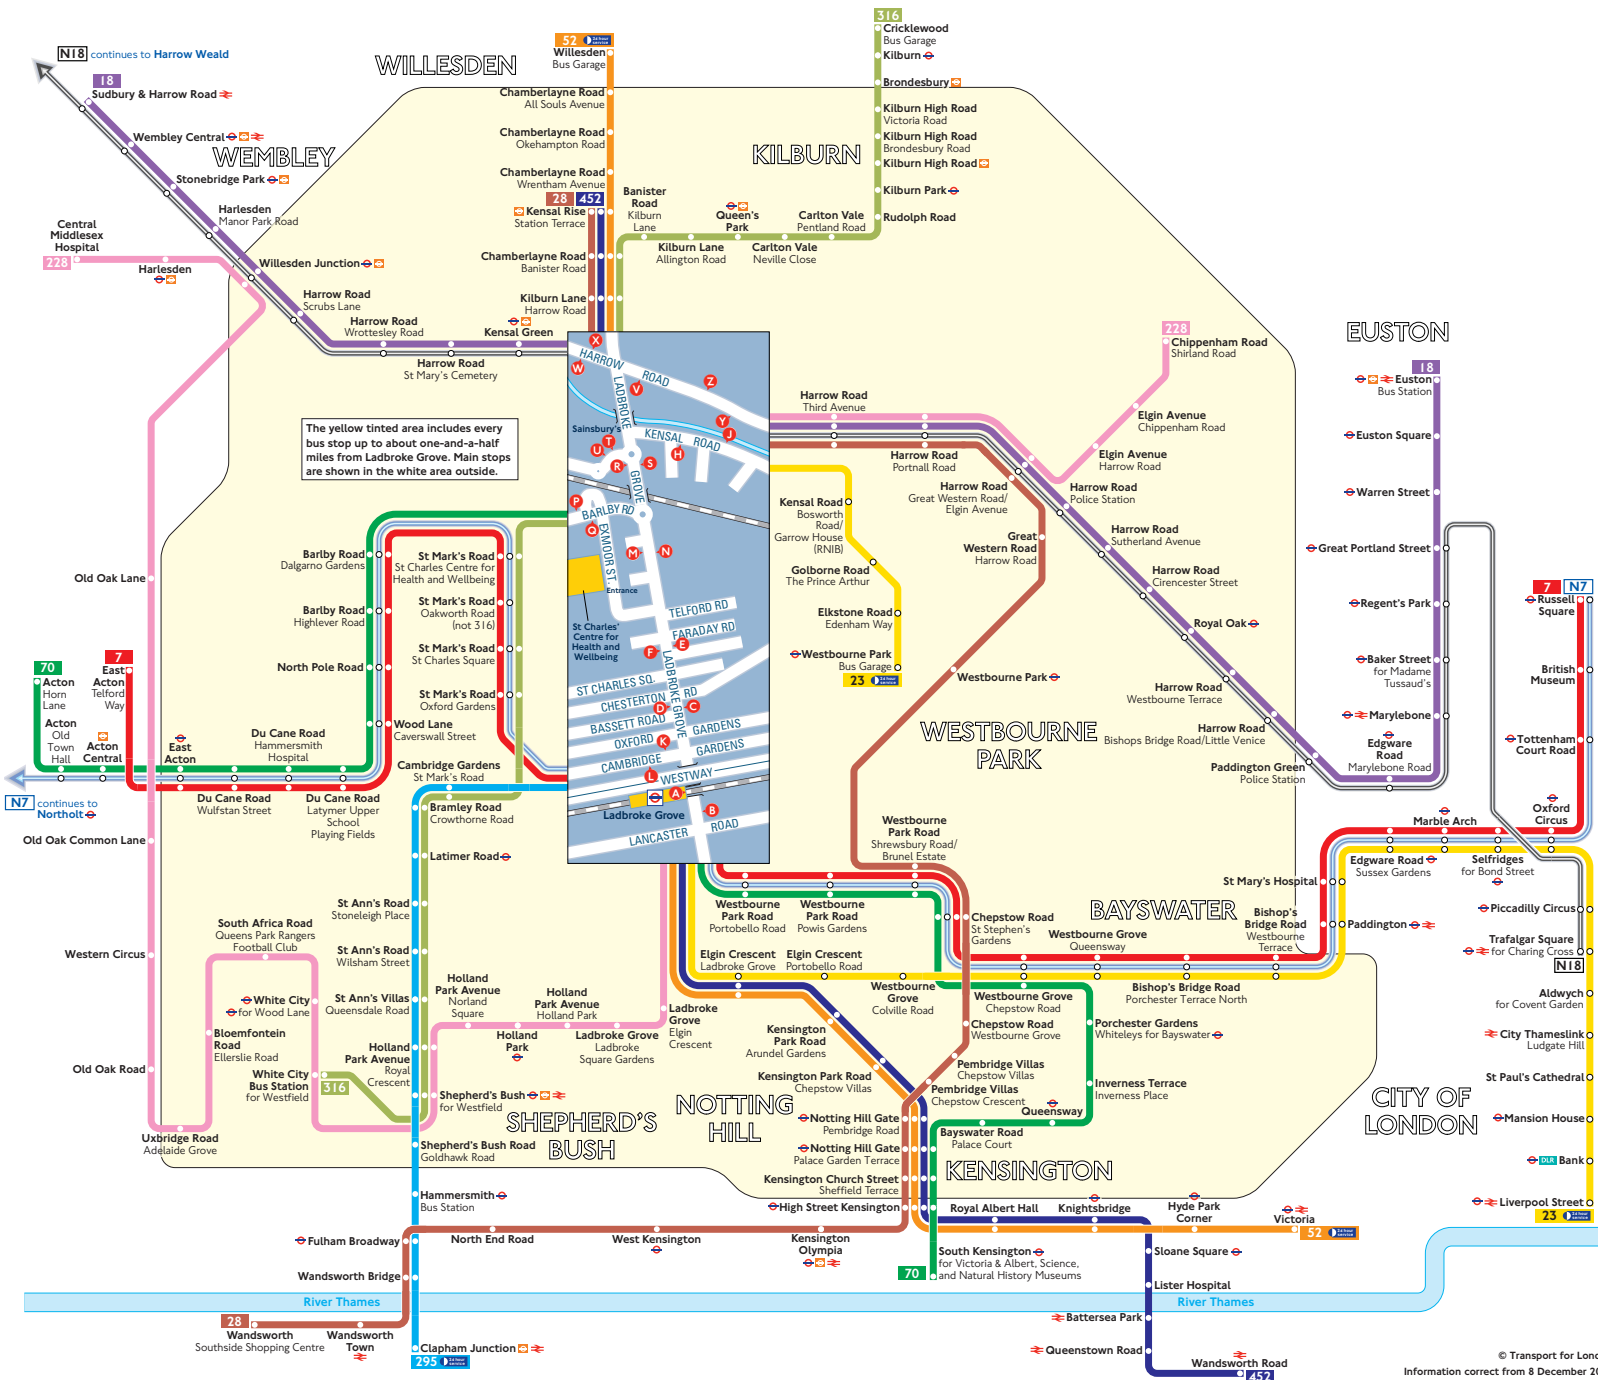

Buses from Ladbroke Grove

Key

- 7 Day buses in black
- N7 Night buses in blue
- Connections with Underground
- Connections with London Overground
- Connections with National Rail
- Connections with Docklands Light Railway
- Connections with river boats

Red discs show the bus stop you need for your chosen bus service. The disc **A** appears on the top of the bus stop in the street (see map of town centre in centre of diagram).

Route finder

Day buses including 24-hour services

Bus route	Towards	Bus stops
7	East Acton	A L
	Russell Square	B K
18	Euston	X Z
	Sudbury	V W Y
23 24 hour service	Liverpool Street	B C E H N S U
	Westbourne Park	A D F J M R T
28	Kensal Rise	V Y
	Wandsworth	Z
52 24 hour service	Victoria	B C E N S U
	Willesden	A D F M R T
70	Acton	A D F M O R S T
	South Kensington	B C E N P R S U
228	Central Middlesex Hosp.	B C E N S U V Y
	Maida Hill	A D F M R T Z
295 24 hour service	Clapham Junction	C E L N S U
316	Cricklewood	P R T
	White City	O S U
452	Kensal Rise	A D F M R T
	Wandsworth Road	B C E N S U

Night buses

Bus route	Towards	Bus stops
N7	Northolt	A L
	Russell Square	B K
N18	Harrow Weald	V W Y
	Trafalgar Square	X Z