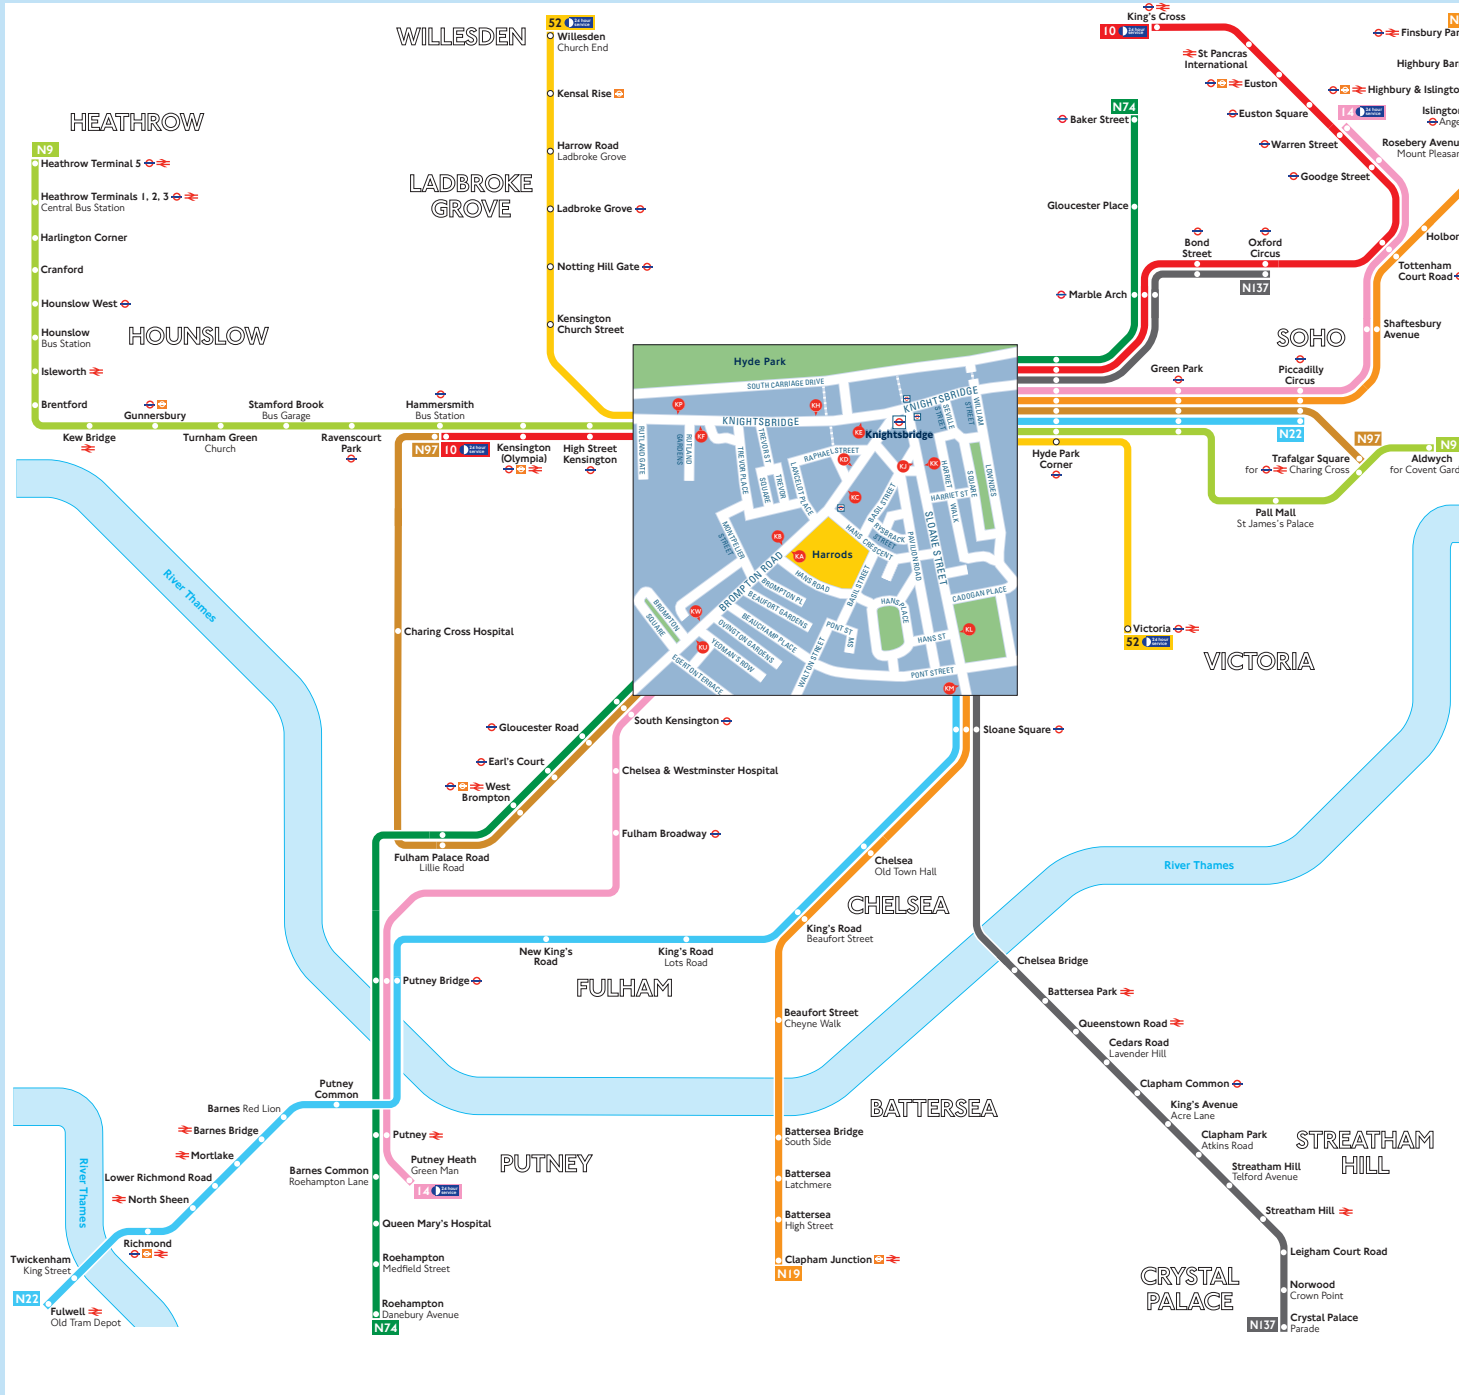

Night buses from Knightsbridge

Route finder

Night buses including 24-hour services

Bus route	Towards	Bus stops
10	Hammersmith	KE KP
	King's Cross	KH KP
14	Putney Heath	KC KU
	Warren Street	KB KD KW
52	Victoria	KH KP
	Willesden	KE KP
N9	Aldwych	KH KP
	Heathrow Terminal 5	KE KP
N19	Clapham Junction	KK KL
	Finsbury Park	KJ KM
N22	Fulwell	KK KL
	Piccadilly Circus	KJ KM
N74	Baker Street	KB KD KW
	Roehampton	KC KU
	Hammersmith	KC KU
N97	Trafalgar Square	KB KD KW
	Crystal Palace	KK KL
N137	Oxford Circus	KJ KM

Day buses

For day bus information, please see separate poster