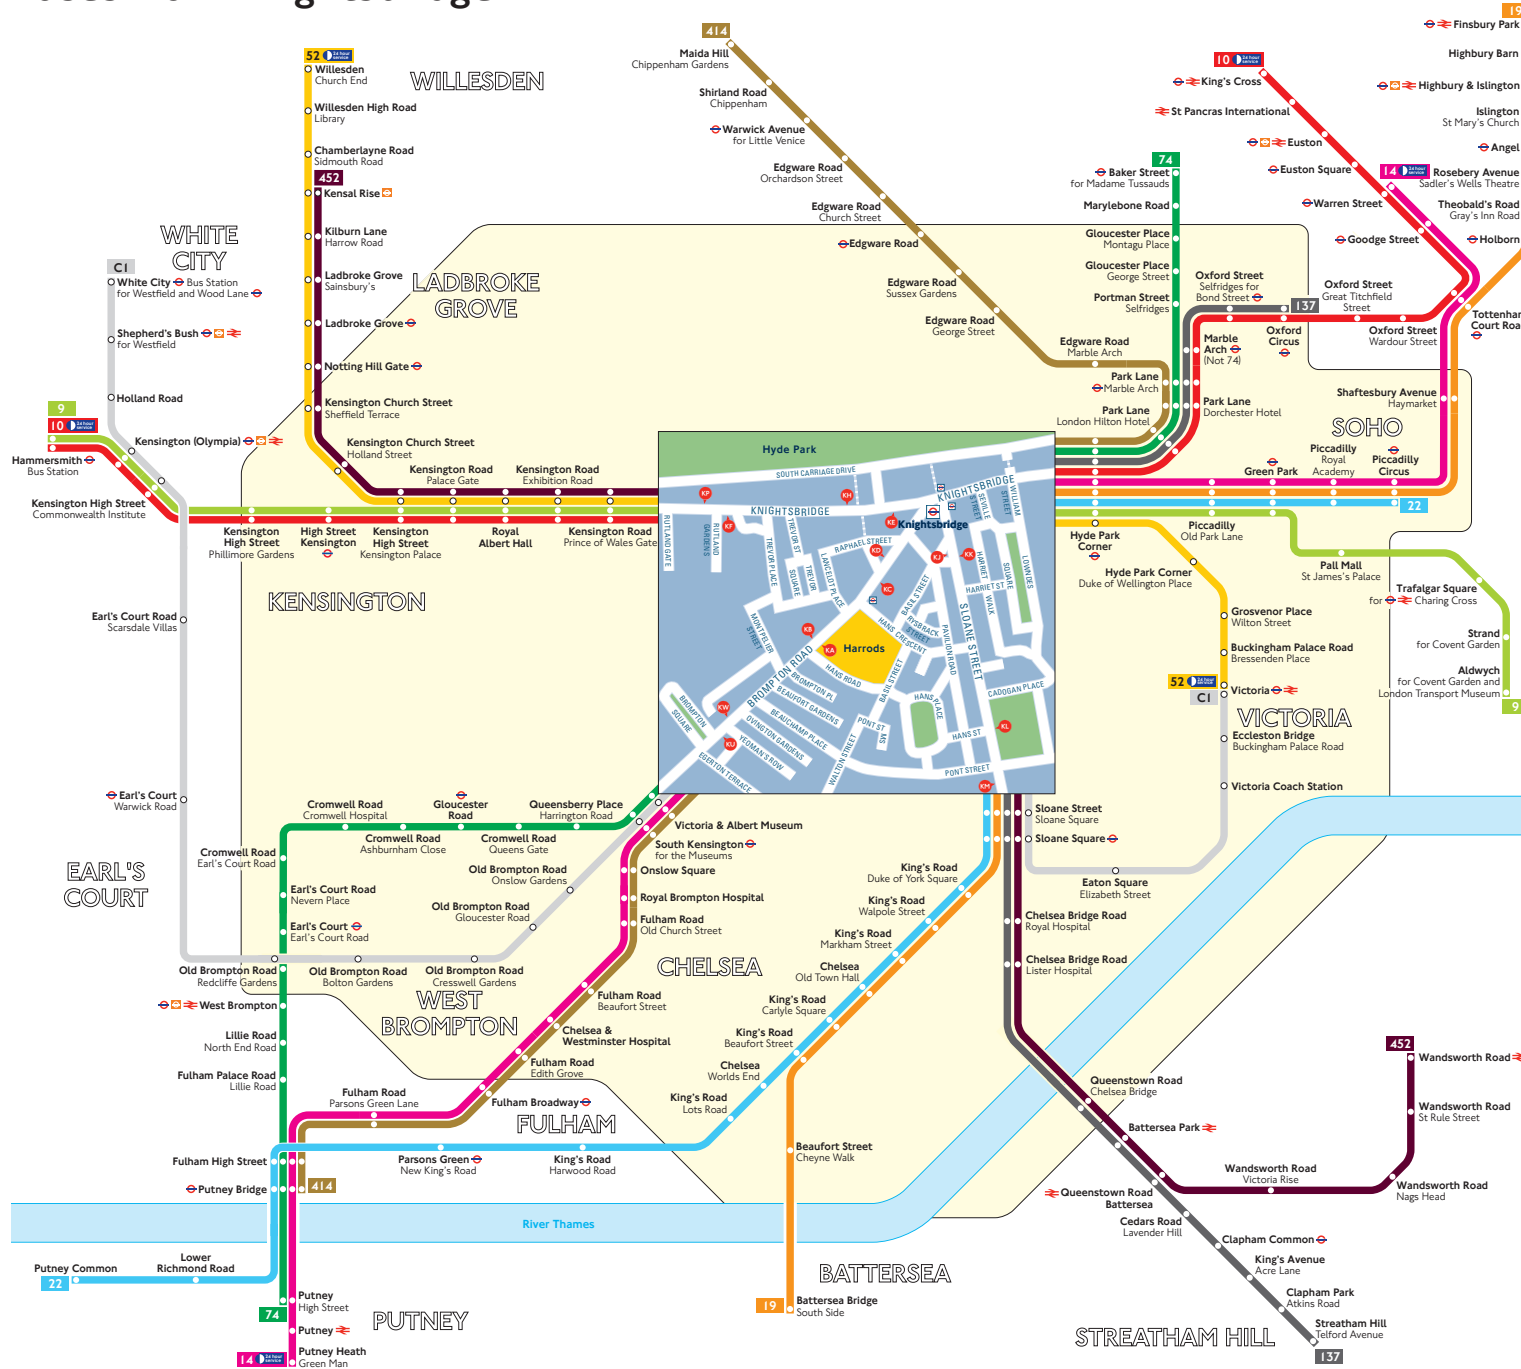

# Buses from Knightsbridge

## Route finder

### Day buses including 24-hour services

Bus route	Towards	Bus stops
9	Aldwych	KH KP
	Hammersmith	KE KF
10	Hammersmith	KE KF
	King's Cross	KH KP
14	Putney Heath	KC KU
	Warren Street	KB KB KW
19	Battersea Bridge	KK KL
	Finsbury Park	KJ KM
22	Piccadilly Circus	KJ KM
	Putney Common	KK KL
52	Victoria	KH KP
	Willesden	KE KF
74	Baker Street	KB KB KW
	Putney	KC KU
137	Oxford Circus	KJ KM
	Streatham Hill	KK KL
414	Maida Hill	KB KB KW
	Putney Bridge	KC KU
452	Kensal Rise	KE KF KJ KH
	Wandsworth Road	KH KH KL KP
C1	Victoria	KB KB KL KW
	White City	KA KC KJ KM KU

### Night buses

For night bus information, please see separate poster