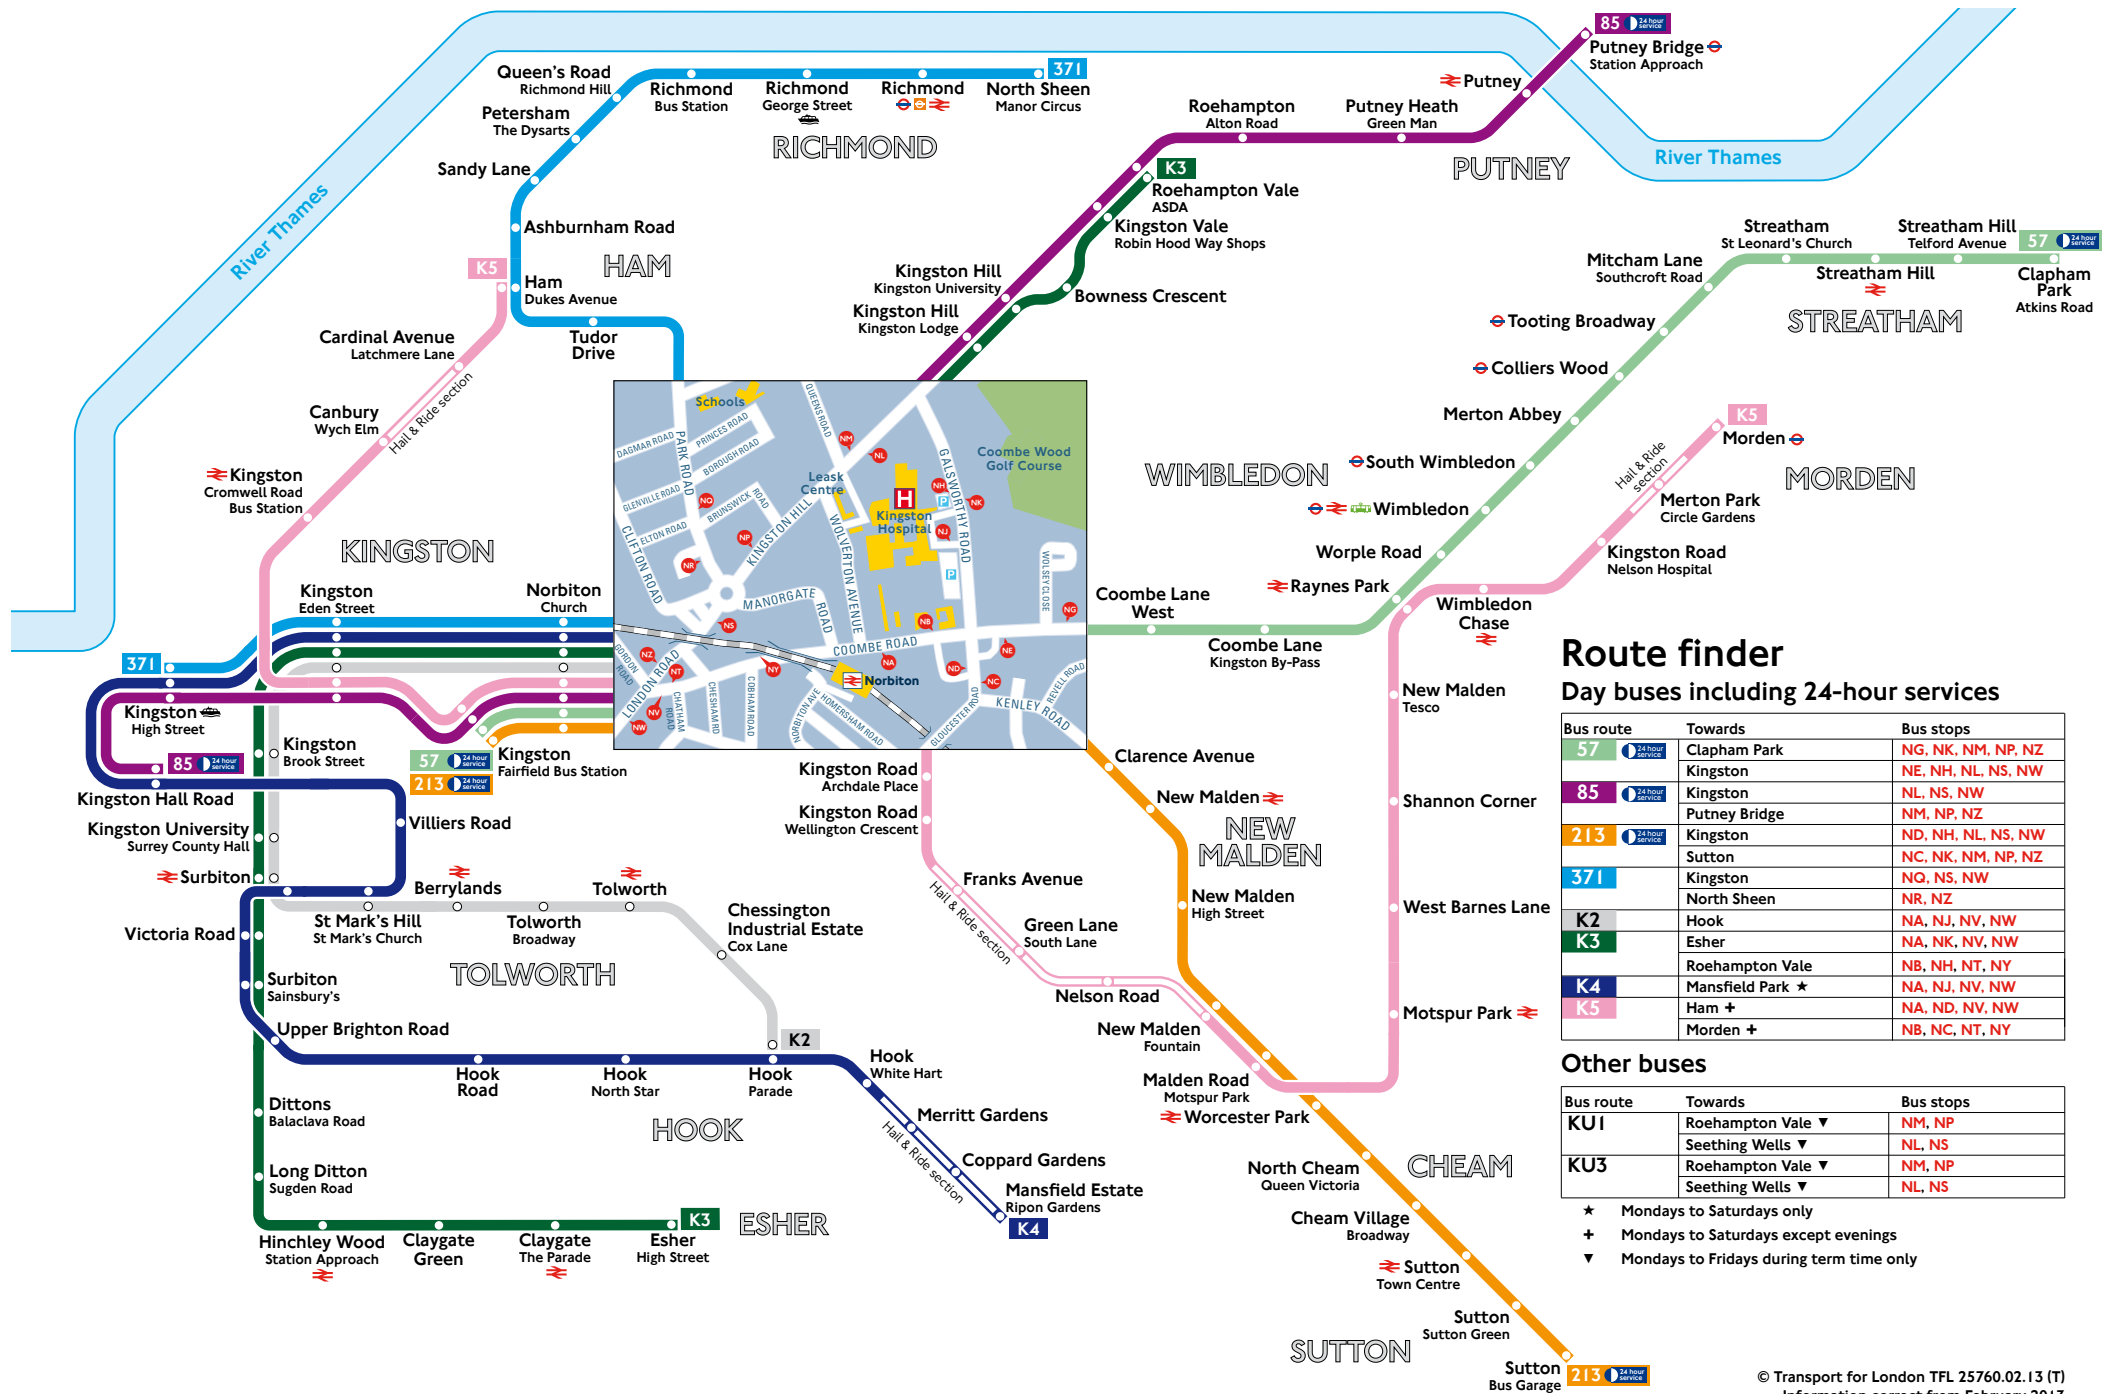

# Buses from Kingston Hospital (Norbiton)

## Route finder

### Day buses including 24-hour services

Bus route	Towards	Bus stops
57	Clapham Park	NG, NK, NM, NP, NZ
	Kingston	NE, NH, NL, NS, NW
85	Kingston	NL, NS, NW
	Putney Bridge	NM, NP, NZ
213	Kingston	ND, NH, NL, NS, NW
	Sutton	NC, NK, NM, NP, NZ
371	Kingston	NQ, NS, NW
	North Sheen	NR, NZ
K2	Hook	NA, NJ, NV, NW
K3	Esher	NA, NK, NV, NW
	Roehampton Vale	NB, NH, NT, NY
K4	Mansfield Park ★	NA, NJ, NV, NW
K5	Ham +	NA, ND, NV, NW
	Morden +	NB, NC, NT, NY

### Other buses

Bus route	Towards	Bus stops
KU1	Roehampton Vale ▼	NM, NP
	Seething Wells ▼	NL, NS
KU3	Roehampton Vale ▼	NM, NP
	Seething Wells ▼	NL, NS

- ★ Mondays to Saturdays only
- + Mondays to Saturdays except evenings
- ▼ Mondays to Fridays during term time only