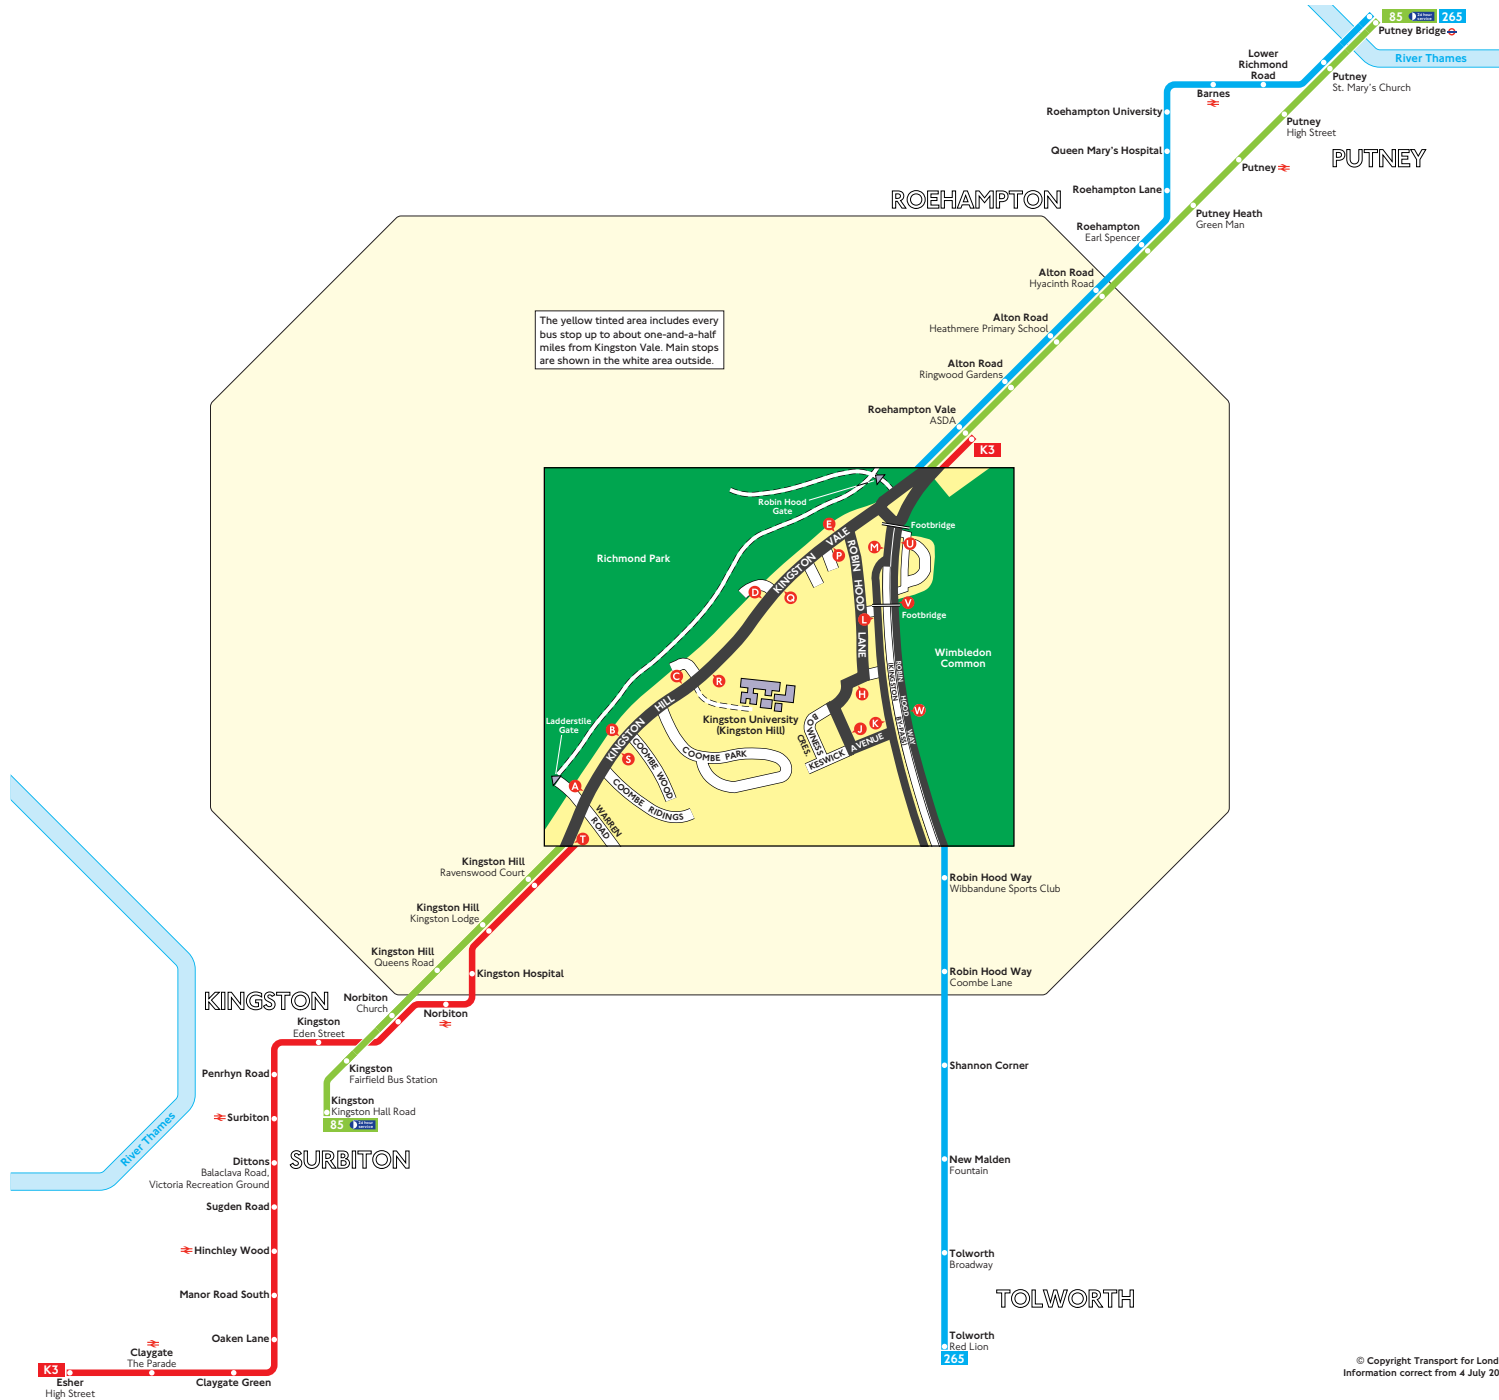

Buses from Kingston Vale

Key

- Connections with Underground
- Connections with National Rail
- Mondays to Fridays during term times only

A

Red discs show the bus stop you need for your chosen bus service. The disc appears on the top of the bus stop in the street (see map of town centre in centre of diagram).

Route finder

Day buses including 24-hour routes

Bus route	Towards	Bus stops
85	Kingston	P O R S T
	Putney Bridge	A B C D E
265	Putney Bridge	K L M
	Tolworth	U V W
K3	Esher	H J K L M P O R S T
	Roehampton Vale	A B C D E H J K L M

Other buses

Bus route	Towards	Bus stops
KU1	Roehampton Vale ▼	D
KU3	Seething Wells ▼	O
	Roehampton Vale ▼	D
	Seething Wells ▼	O