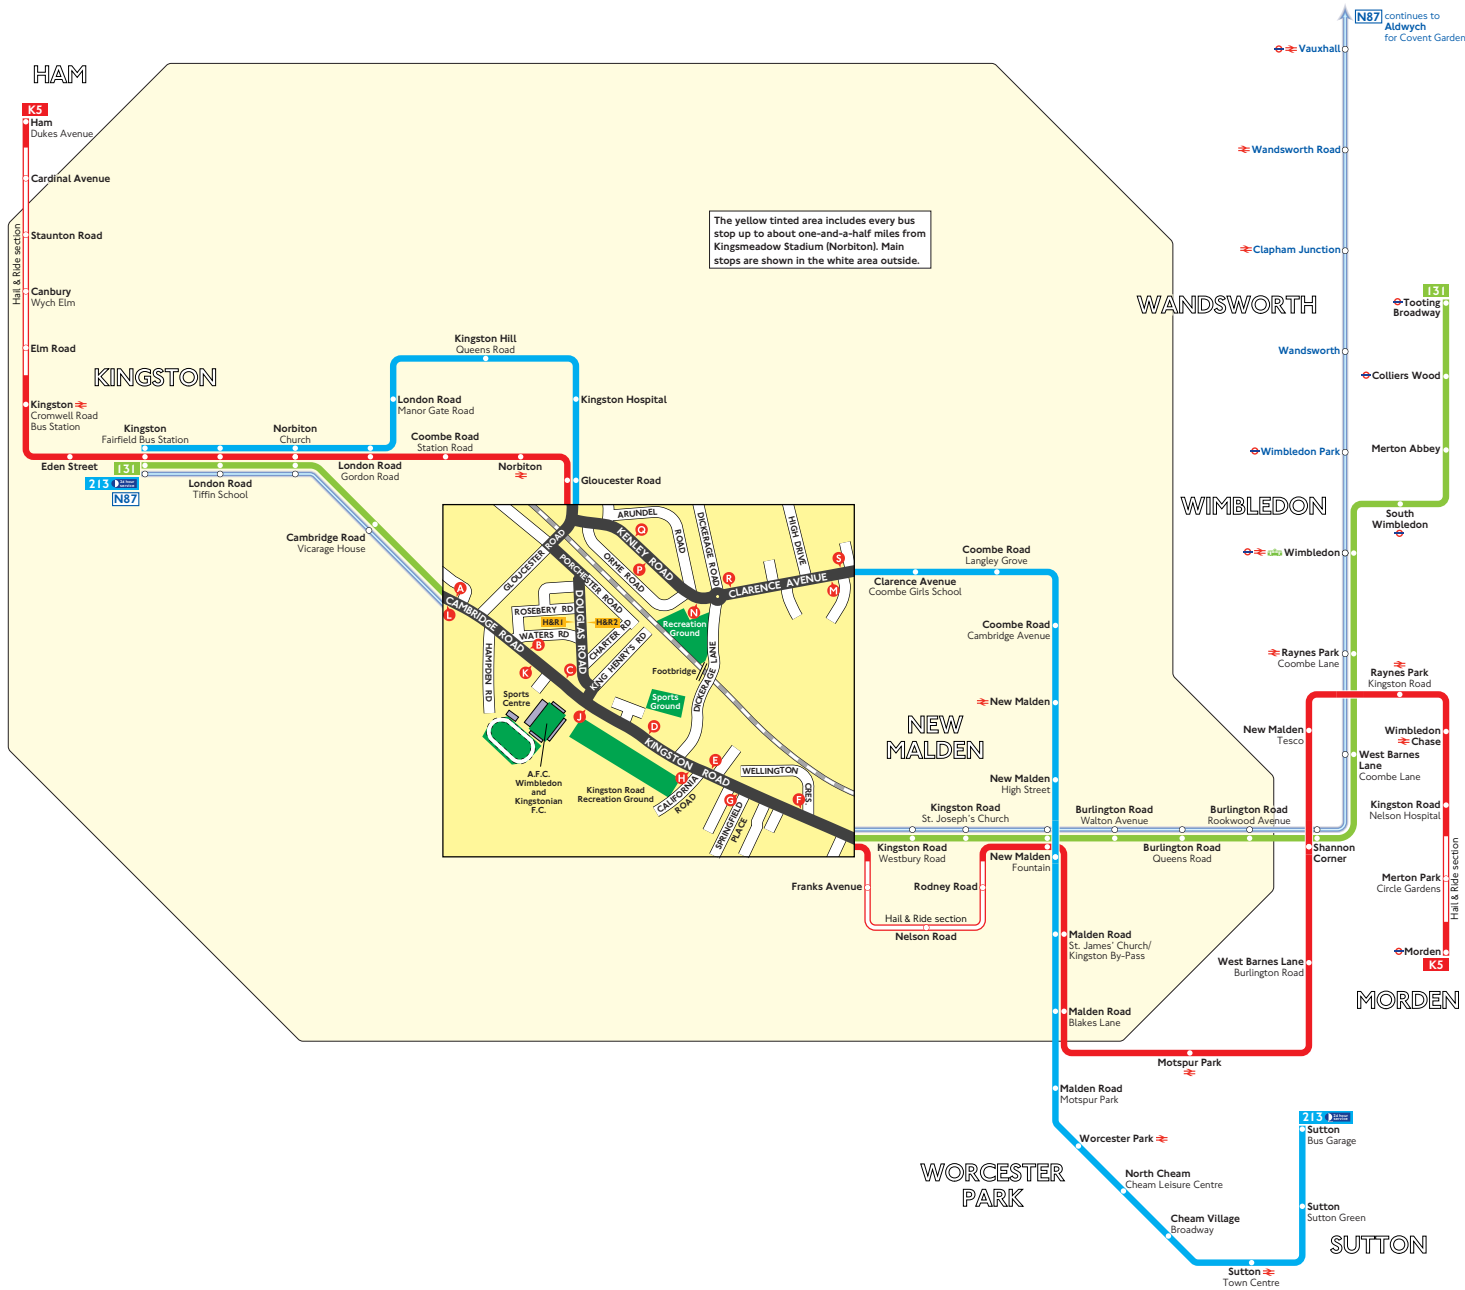

Buses from Kingsmeadow Stadium (Norbiton)

Key

- 131 Day buses routes in black
 - N87 Night buses in blue
 - Connections with Underground
 - Connections with National Rail
 - Connections with Tramlink
 - Monday to Saturdays except evenings
- Route K5 operates as Hail & Ride on the sections of roads marked H&R1 and H&R2 on the map. Buses stop at any safe point along the road. There are no bus stops at these locations, but please indicate clearly to the driver when you wish to board or alight.

Red discs show the bus stop you need for your chosen bus service. The disc A appears on the top of the bus stop in the street (see map of town centre in centre of diagram).

Route finder

Day buses including 24-hour routes

Bus route	Towards	Bus stops
131	Kingston	G H J K L
	Tooting Broadway	A B C D E F
213	Kingston	M N P
	Sutton	Q R S
K5	Ham +	G H J H&R1
	Morden +	D E F H&R2

Night buses

Bus route	Towards	Bus stops
N87	Aldwych	A B C D E F
	Kingston	G H J K L