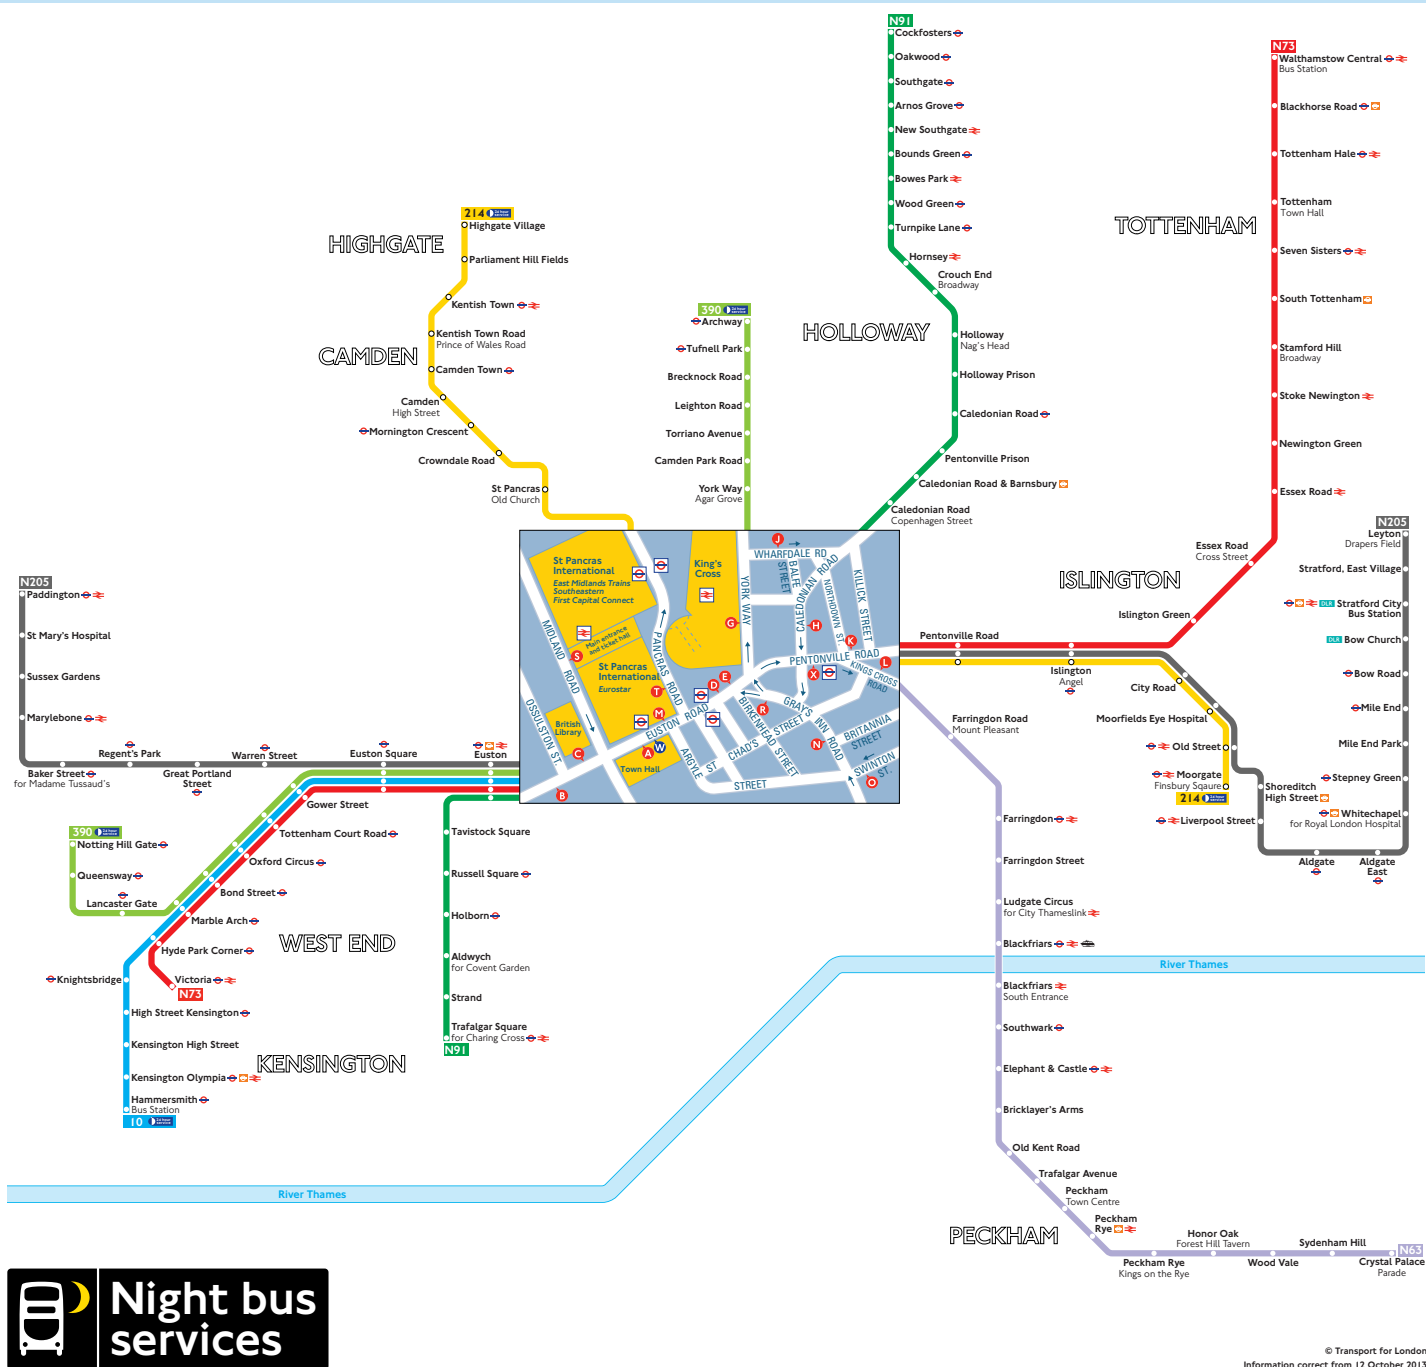

Night buses from King's Cross, St Pancras

Key

- Connections with London Underground
- Connections with London Overground
- Connections with National Rail
- Connections with Docklands Light Railway
- Connections with river boats

Red discs show the bus stop you need for your chosen bus service. The disc appears on the top of the bus stop in the street (see map of town centre in centre of diagram).

Route finder Night buses including 24-hour services

Bus route	Towards	Bus stops
N10	Hammersmith	A B H J R
214	Highgate Village	T X
	Moorgate	B K S
390	Archway	C G M
	Notting Hill Gate	A B H J R
N63	Crystal Palace	D L S
N73	Victoria	A B R X
	Walthamstow	C E K
N91	Cockfosters	C G J M
	Trafalgar Square	A B H R
N205	Leyton	C E K
	Paddington	A B R X