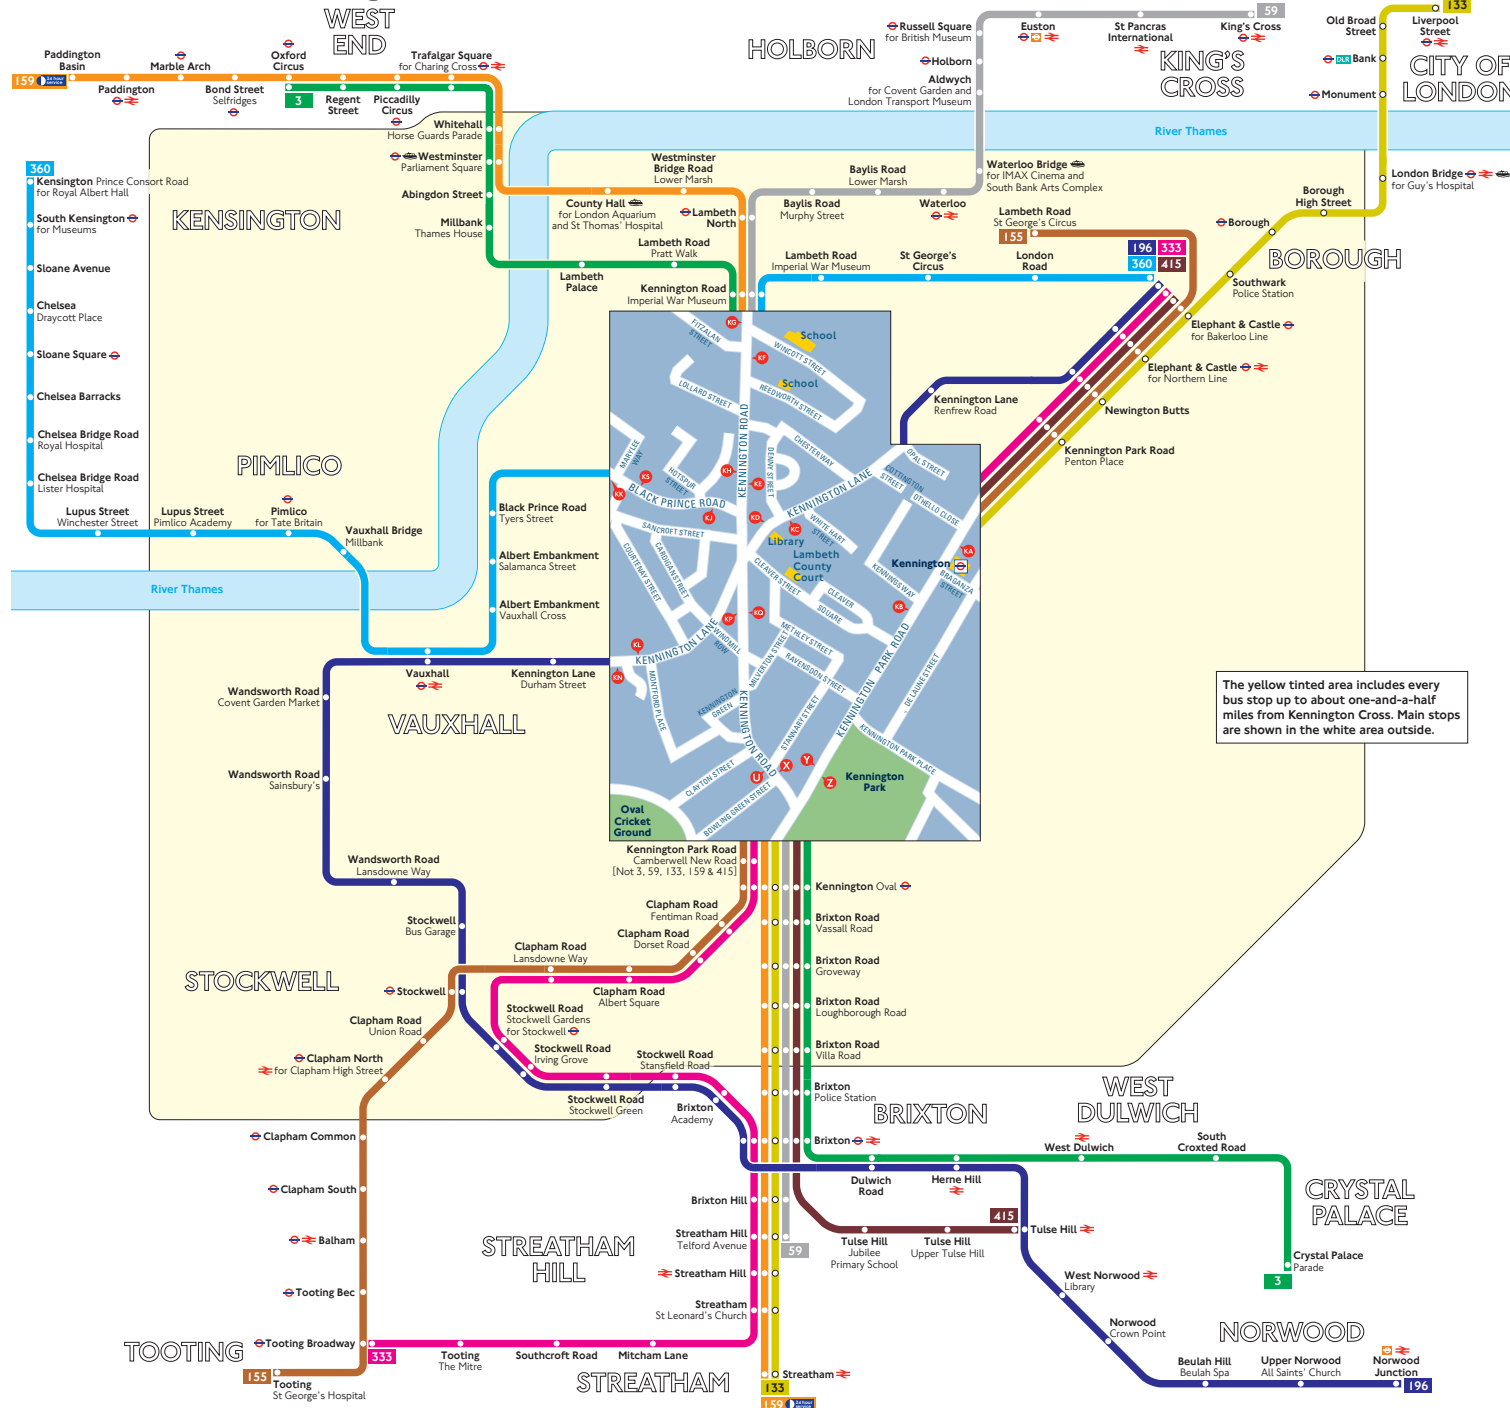

Buses from Kennington Cross

Route finder

Day buses including 24-hour services

Bus route	Towards	Bus stops
3	Crystal Palace	KE KF KG X
	Oxford Circus	KG KH KP U
59	King's Cross	KG KH KP U
	Streatham Hill	KE KF KG X
133	Liverpool Street	KB Y
	Streatham	KA Z
155	Lambeth Road	KB Y
	Tooting	KA Z
159	Paddington Basin	KG KH KP U
	Streatham	KE KF KG X
196	Elephant & Castle	KD KL
	Norwood Junction	KC KH
333	Elephant & Castle	KB Y
	Tooting Broadway	KA Z
360	Elephant & Castle	KG KH KS
	Kensington	KF KJ KK
415	Elephant & Castle	KB Y
	Tulse Hill	KA Z

Night buses

For night bus information, please see separate poster