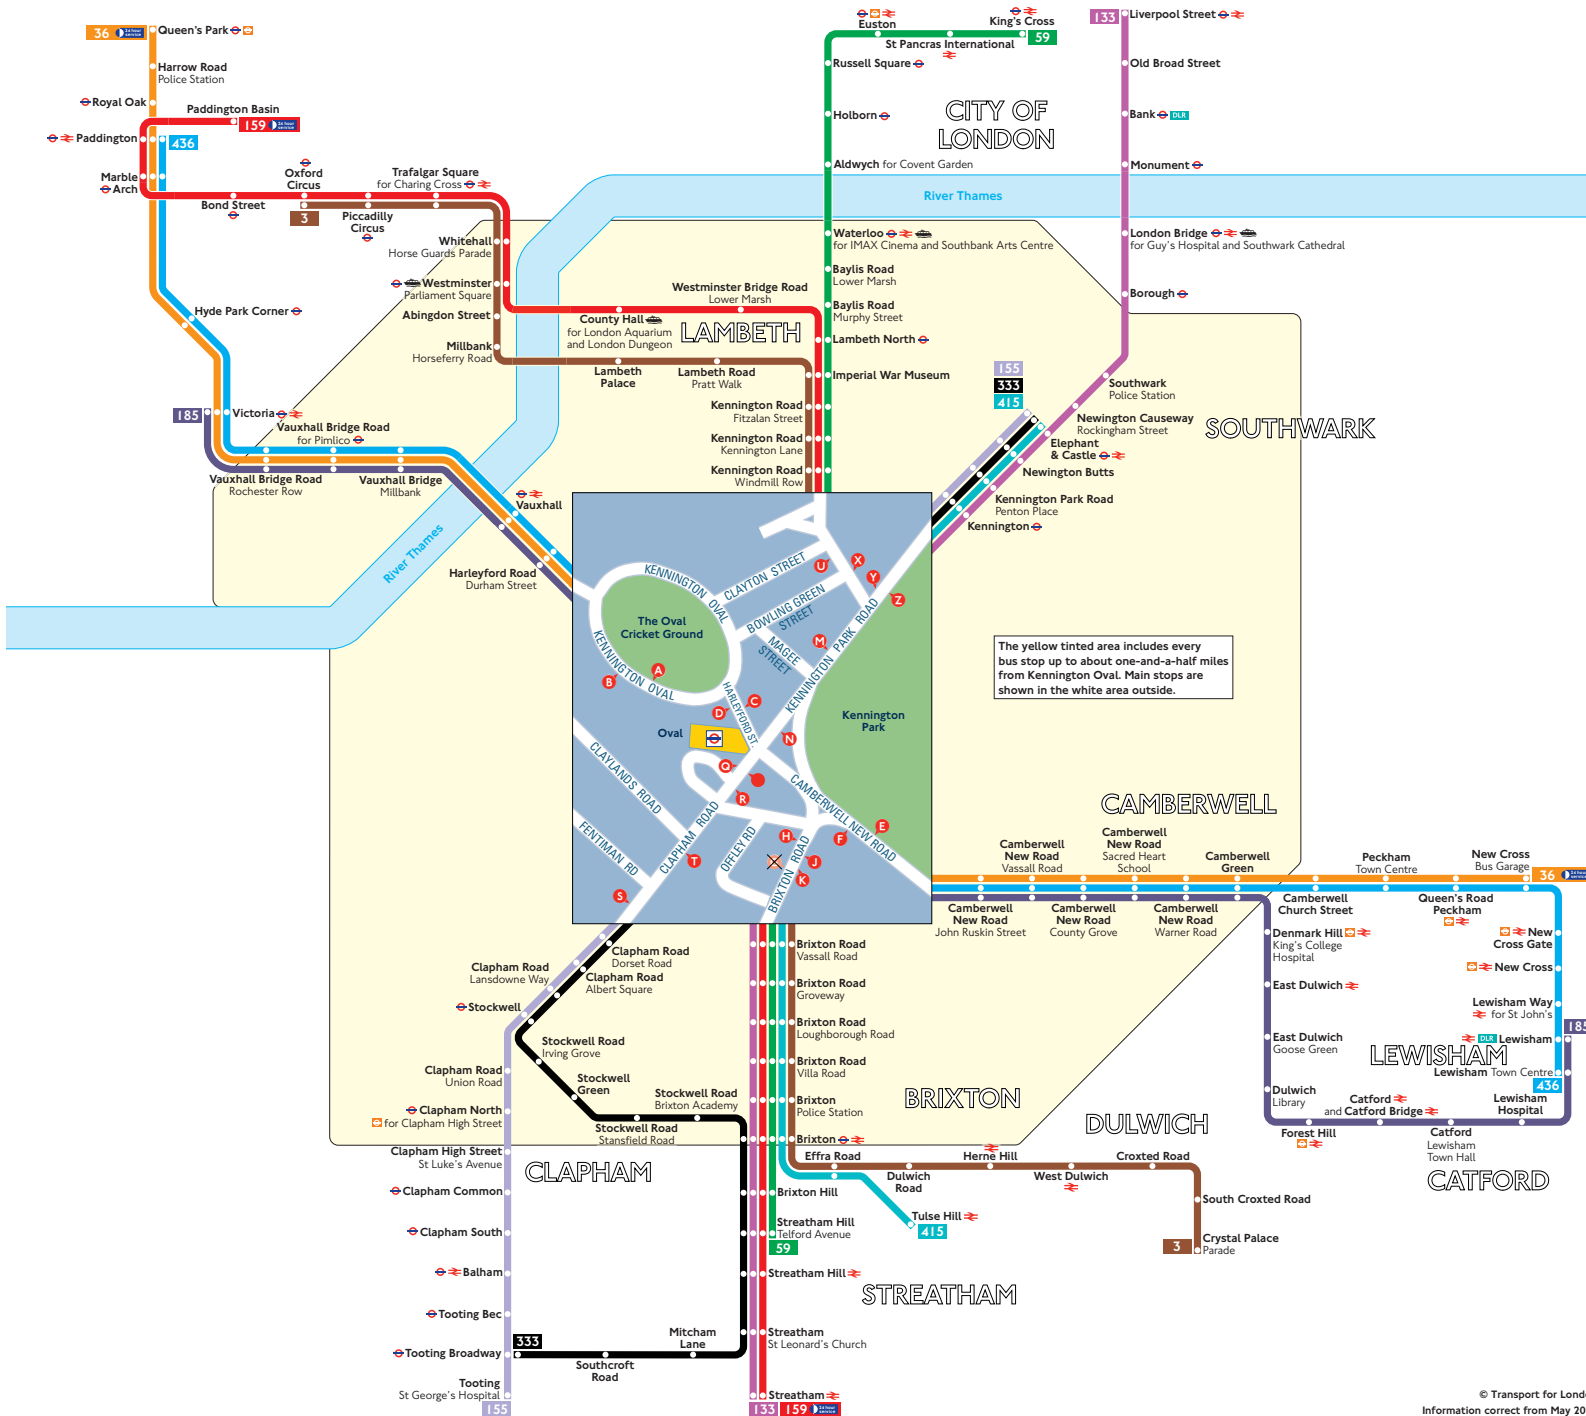

Buses from Kennington Oval

Key

- Connections with London Underground
- Connections with London Overground
- Connections with National Rail
- Connections with Docklands Light Railway
- Connections with river boats

Red discs show the bus stop you need for your chosen bus service. The disc appears on the top of the bus stop in the street (see map of town centre in centre of diagram).

Route finder

Day buses including 24-hour services

Bus route	Towards	Bus stops
3	Crystal Palace	K X
	Oxford Circus	H U
36	New Cross	A C E
	Queen's Park	B D F
59	King's Cross	H U
	Streatham Hill	J X
133	Liverpool Street	H Y
	Streatham	J Z
155	Elephant & Castle	M C S Y
	Tooting	N R T Z
159	Paddington Basin	H U
	Streatham	J X
185	Lewisham	A C E
	Victoria	B D F
333	Elephant & Castle	M C S Y
	Tooting Broadway	N R T Z
415	Elephant & Castle	H Y
	Tulse Hill	K Z
436	Lewisham	A C E
	Paddington	B D F

Night buses

For night bus information, please see separate poster.