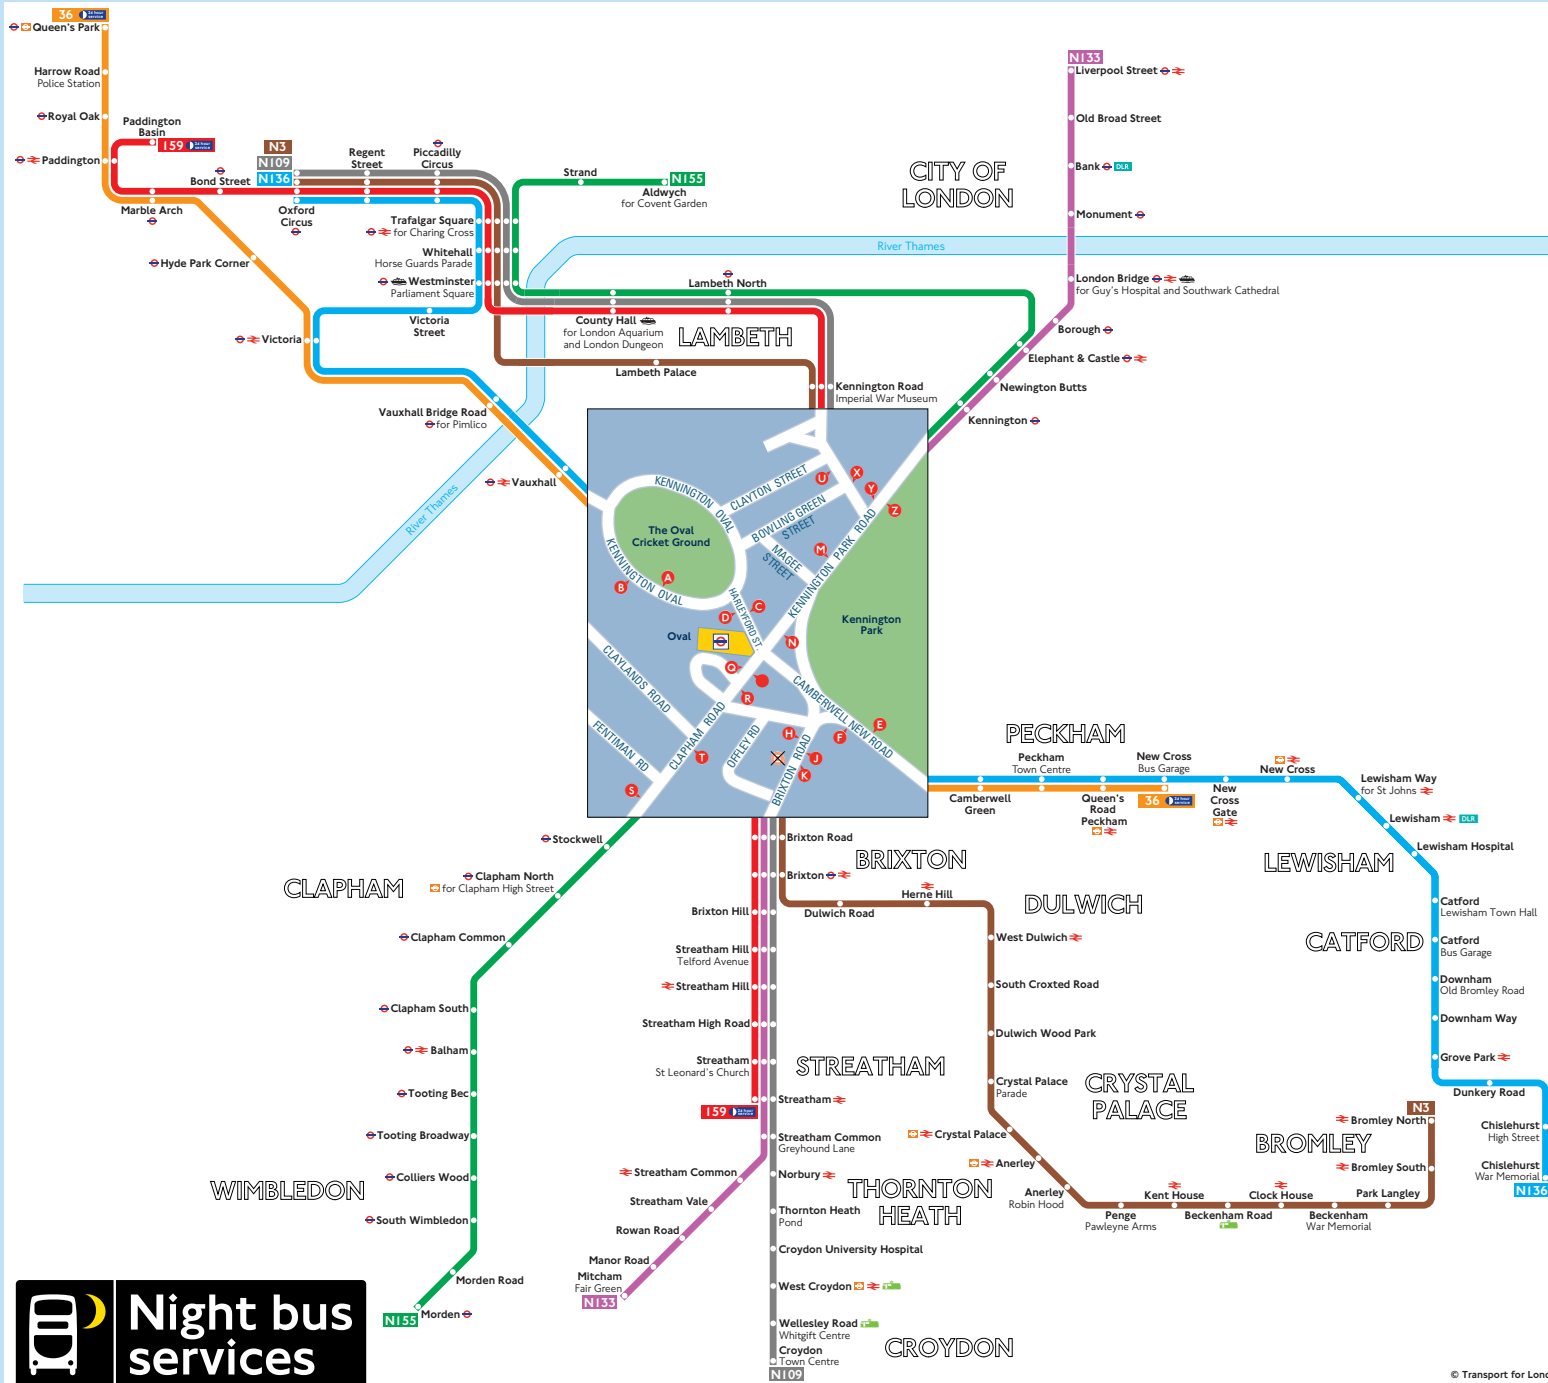

# Night buses from Kennington Oval

## Key

- Connections with London Underground
- Connections with London Overground
- Connections with National Rail
- Connections with Docklands Light Railway
- Connections with Tramlink
- Connections with river boats

Red discs show the bus stop you need for your chosen bus service. The disc appears on the top of the bus stop in the street (see map of town centre in centre of diagram).

## Route finder Night buses including 24-hour services

Bus route	Towards	Bus stops
<b>36</b>	New Cross	A C E
	Queen's Park	B D F
<b>159</b>	Paddington Basin	H U
	Streatham	J X
<b>N3</b>	Bromley	K X
	Oxford Circus	H M U
<b>NI09</b>	Croydon	J X
	Oxford Circus	H M U
<b>NI33</b>	Liverpool Street	H M Y
	Mitcham	J Z
<b>NI36</b>	Chislehurst	A C E
	Oxford Circus	B D F
<b>NI55</b>	Aldwych	M O S Y
	Morden	N R T Z