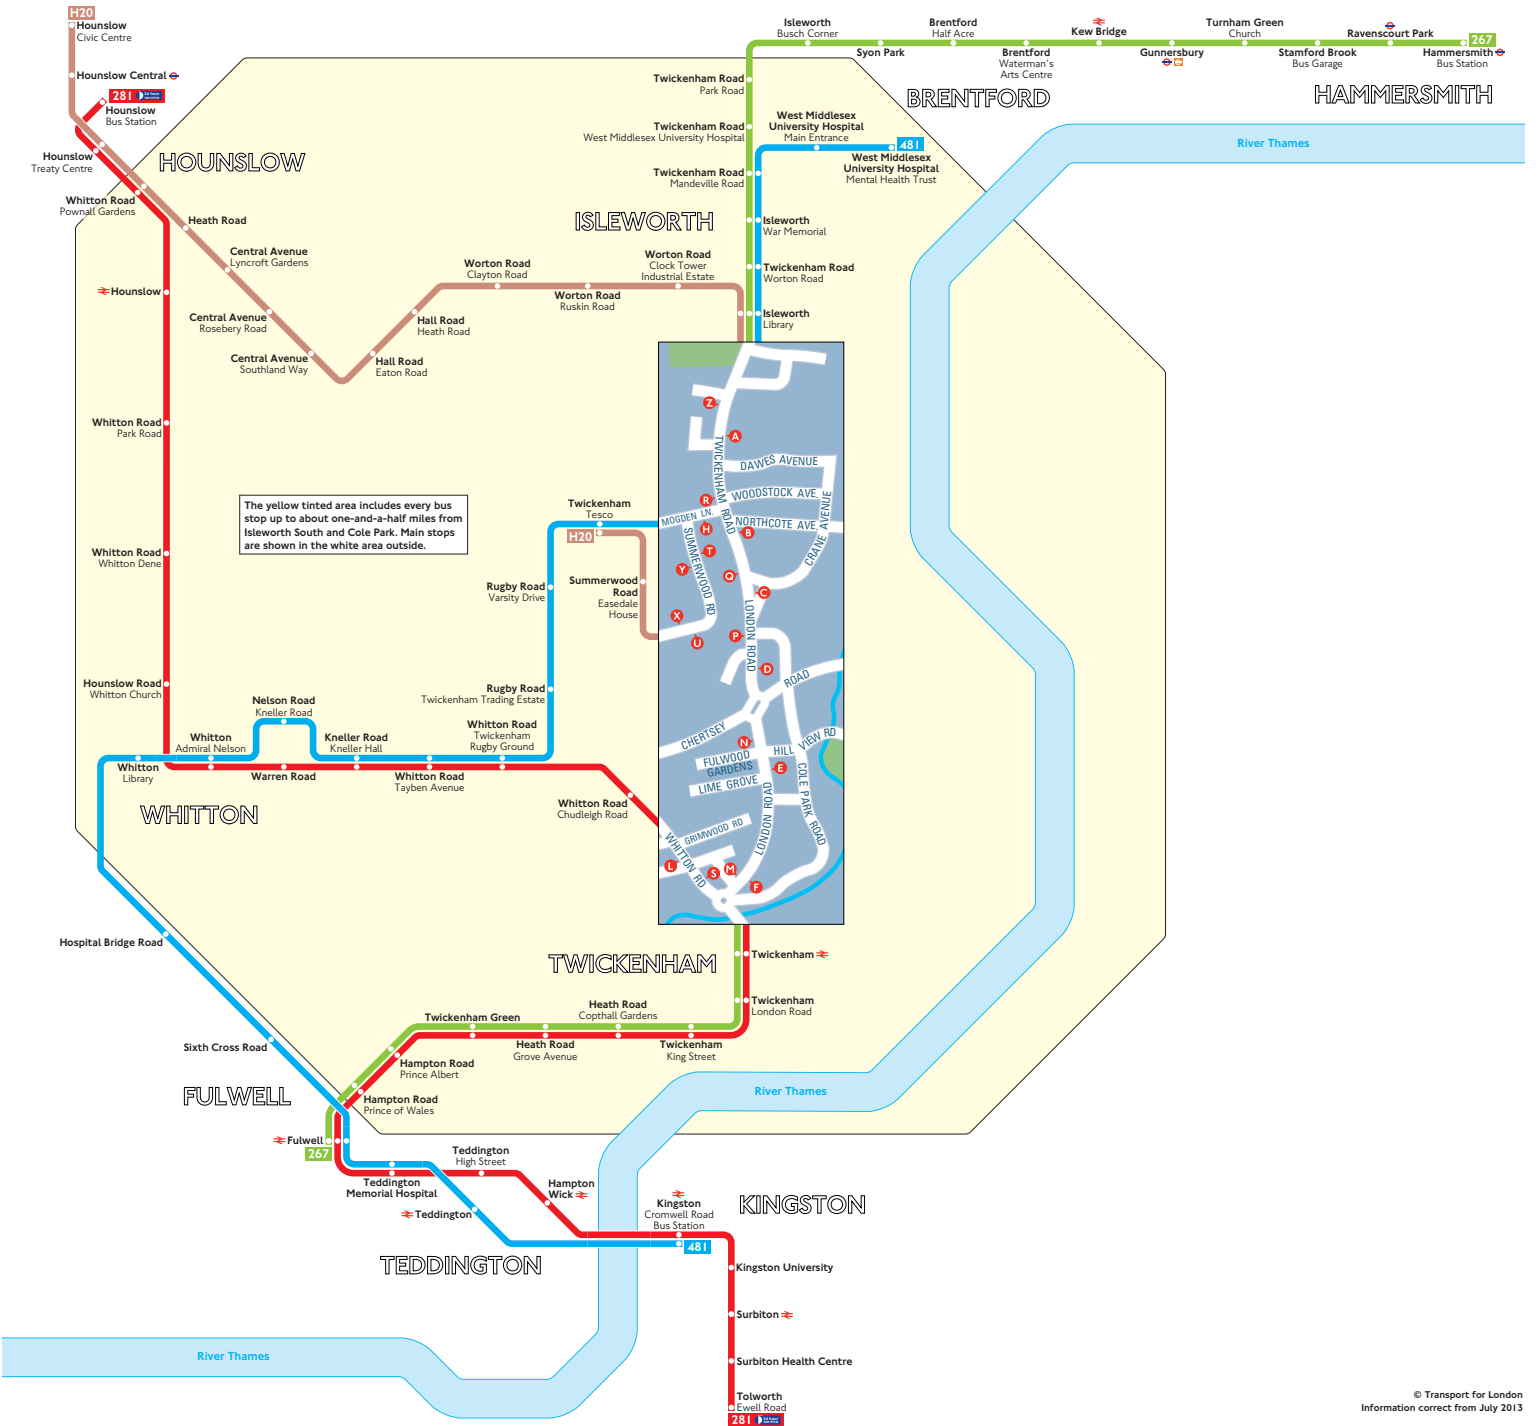

Buses from Isleworth South and Cole Park

1. ### Key
2. Connections with London Underground
   - Connections with London Overground
   - Connections with National Rail
   - Connections with river boats
   - Mondays to Saturdays except evenings

A Red discs show the bus stop you need for your chosen bus service. The disc **A** appears on the top of the bus stop in the street (see map of town centre in centre of diagram).

Route finder

Day buses including 24-hour services

Bus route	Towards	Bus stops
267	Fulwell	A B C D E F
	Hammersmith	M N P Q R Z
281	Hounslow	L
	Tolworth	S
481	Kingston	A H
	West Middlesex University Hospital	R Z
H20	Hounslow	R X Y Z
	Twickenham	A H T U