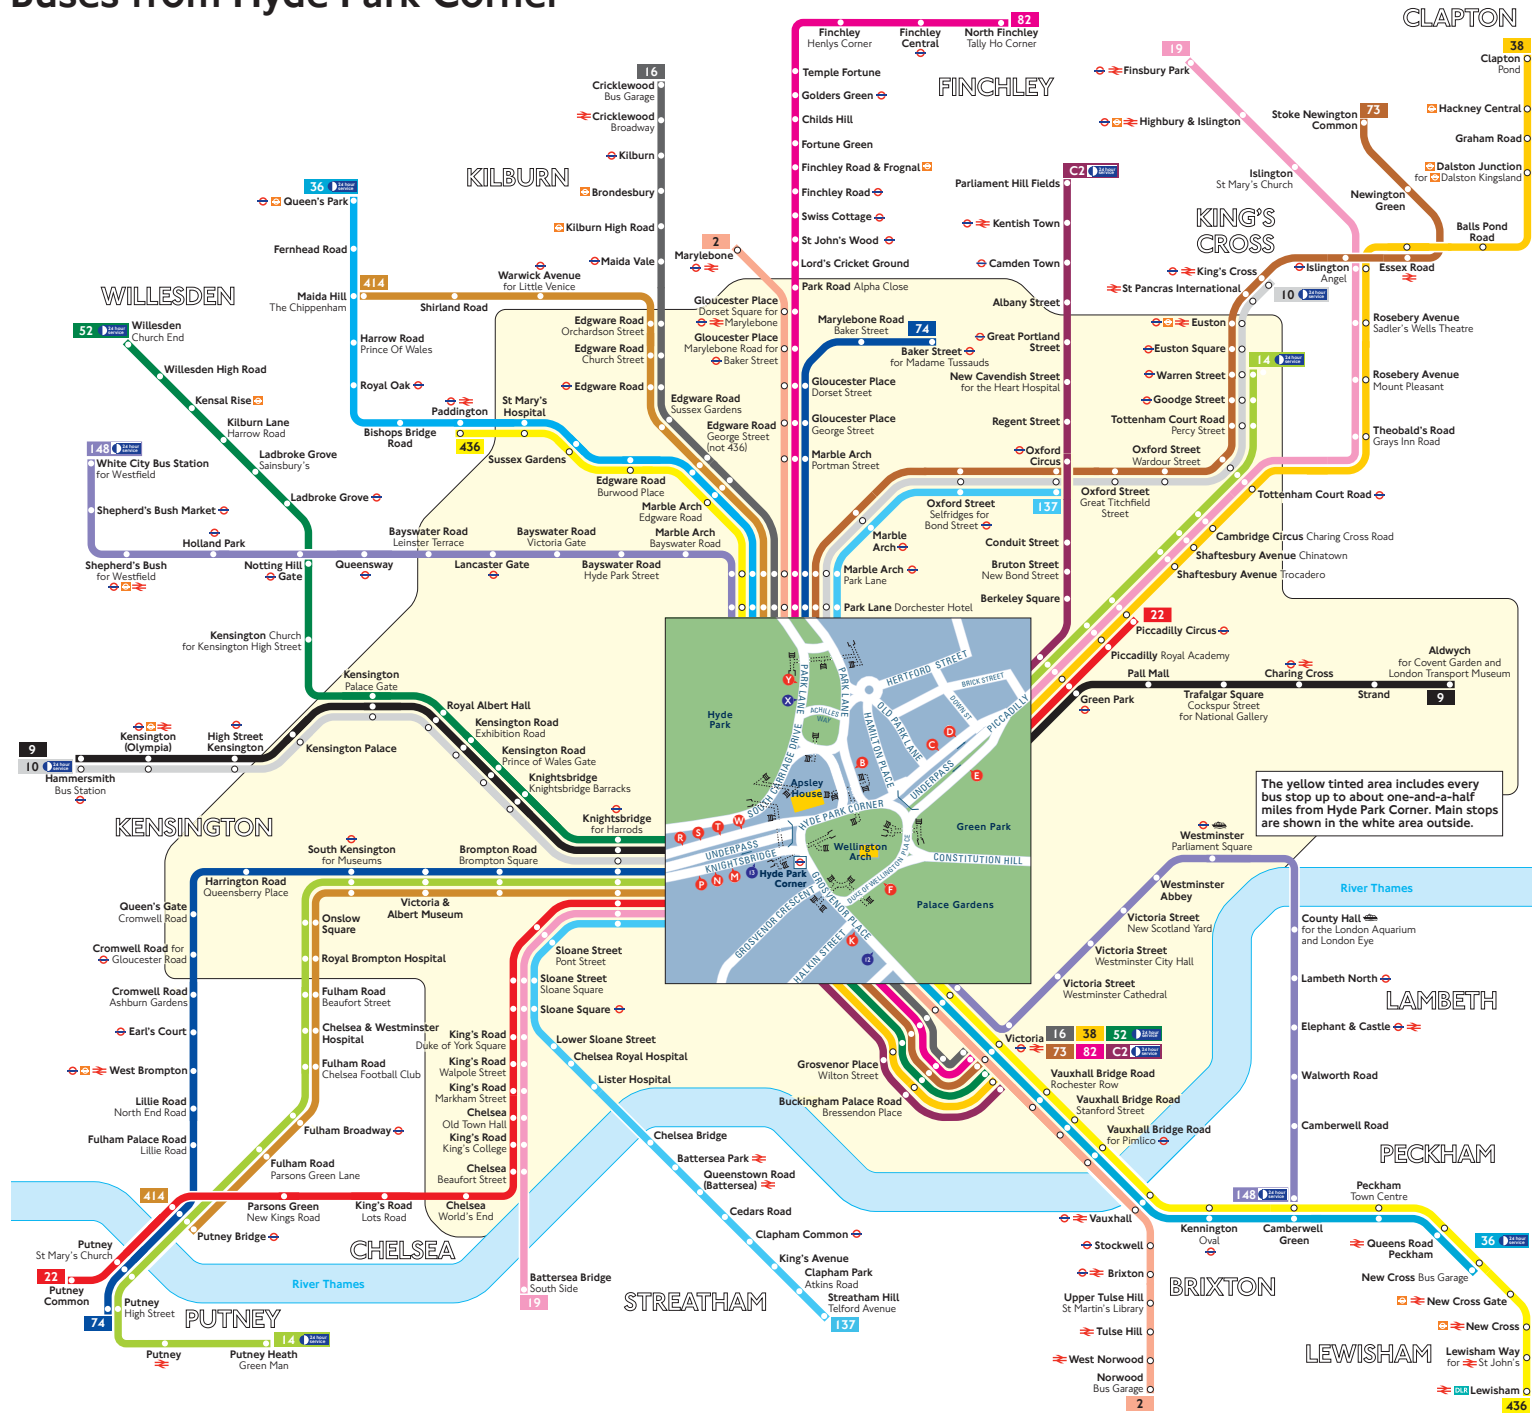

Buses from Hyde Park Corner

Route finder

Day buses including 24-hour services

Bus route	Towards	Bus stops
2	Marylebone	K Y
9	Norwood	B F
	Aldwych	C T
10 <small>24 hour service</small>	Hammersmith	E M
	King's Cross	W Y
14 <small>24 hour service</small>	Putney Heath	E N
	Warren Street	D T
16	Cricklewood	K Y
	Victoria	B F
19	Battersea Bridge	E P
	Finsbury Park	D K
22	Piccadilly Circus	D T
	Putney Common	E P
36 <small>24 hour service</small>	New Cross	B F
	Queen's Park	K Y
38	Clapton Pond	D K
	Victoria	E F
52	Victoria	F S
	Willesden	K M
73	Stoke Newington	K Y
	Victoria	B F
74	Baker Street	W Y
	Putney	B N
82	North Finchley	K Y
	Victoria	B F
137	Oxford Circus	W Y
	Streatham Hill	B P
148 <small>24 hour service</small>	Camberwell Green	B F
	White City	K Y
414	Maida Hill	W Y
	Putney Bridge	B N
436	Lewisham	B F
	Paddington	K Y
C2 <small>24 hour service</small>	Parliament Hill Fields	C K
	Victoria	E F

Night buses

For night bus information, please see separate poster

Coaches

771/772	Dunstable / Linslade	X
Green Line	Bracknell / Windsor	13
Green Line	Northbound	12