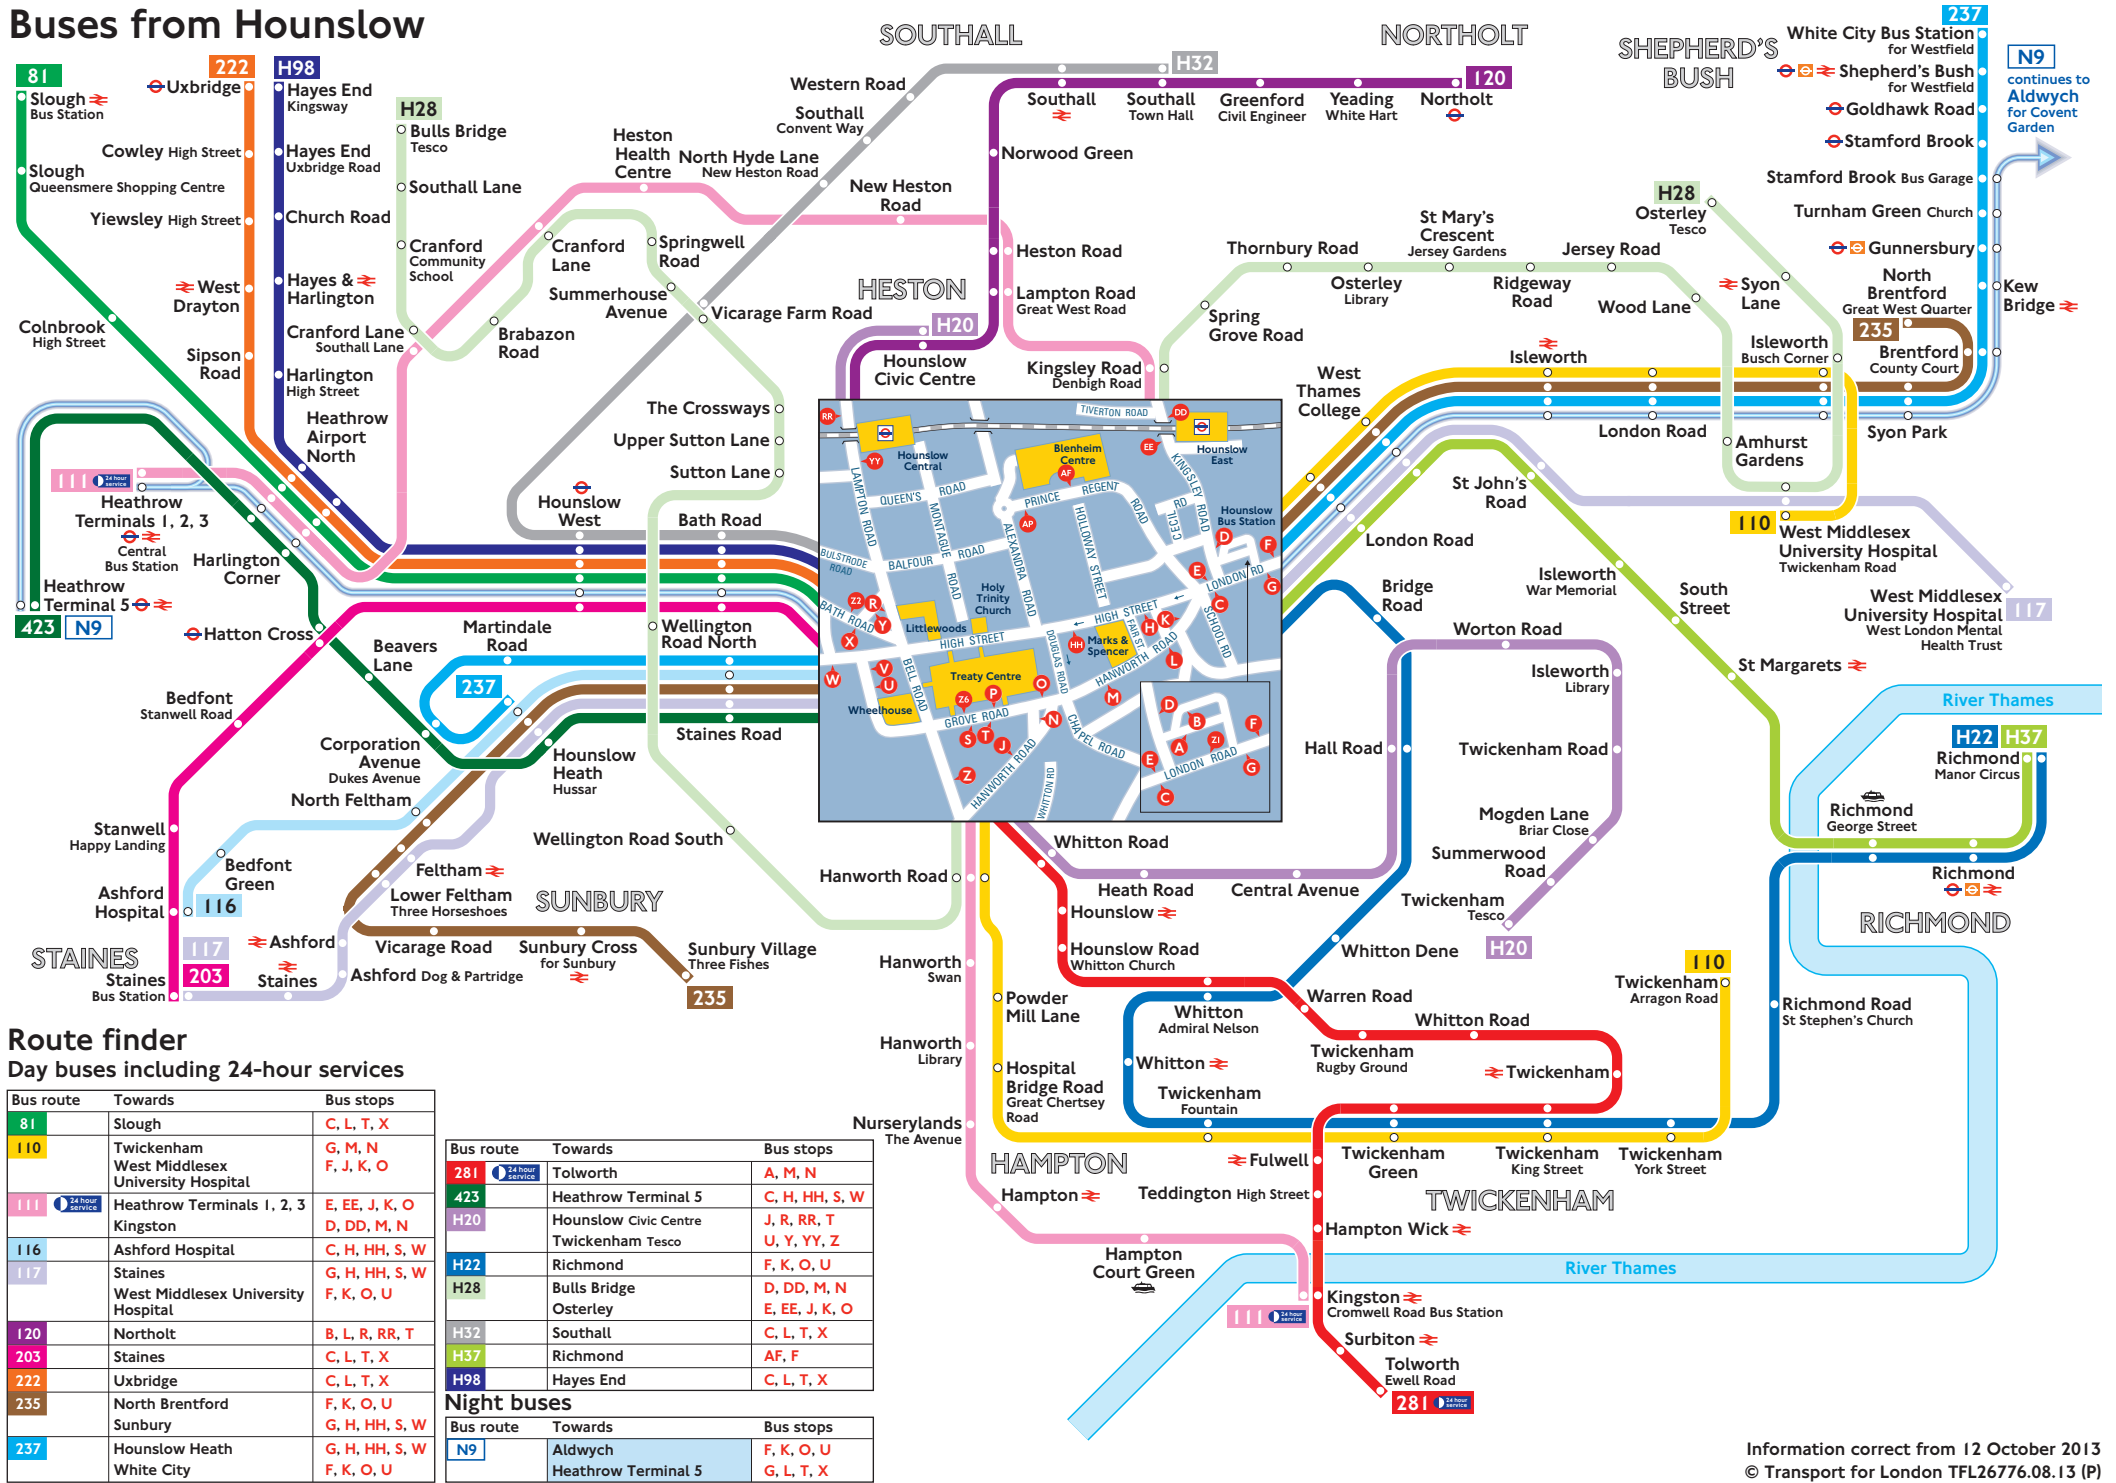

Buses from Hounslow

Route finder

Day buses including 24-hour services

Bus route	Towards	Bus stops
81	Slough	C, L, T, X
110	Twickenham West Middlesex University Hospital	G, M, N F, J, K, O
111	Heathrow Terminals 1, 2, 3 Kingston	E, EE, J, K, O D, DD, M, N
116	Ashford Hospital	C, H, HH, S, W
117	Staines West Middlesex University Hospital	G, H, HH, S, W F, K, O, U
120	Northolt	B, L, R, RR, T
203	Staines	C, L, T, X
222	Uxbridge	C, L, T, X
235	North Brentford Sunbury	F, K, O, U G, H, HH, S, W
237	Hounslow Heath White City	G, H, HH, S, W F, K, O, U

Bus route	Towards	Bus stops
281	Tolworth	A, M, N
423	Heathrow Terminal 5	C, H, HH, S, W U, Y, YY, Z
H20	Hounslow Civic Centre Twickenham Tesco	J, R, RR, T U, Y, YY, Z
H22	Richmond	F, K, O, U
H28	Bulls Bridge Osterley	D, DD, M, N E, EE, J, K, O
H32	Southall	C, L, T, X
H37	Richmond	AF, F
H98	Hayes End	C, L, T, X

Bus route	Towards	Bus stops
N9	Aldwych Heathrow Terminal 5	F, K, O, U G, L, T, X