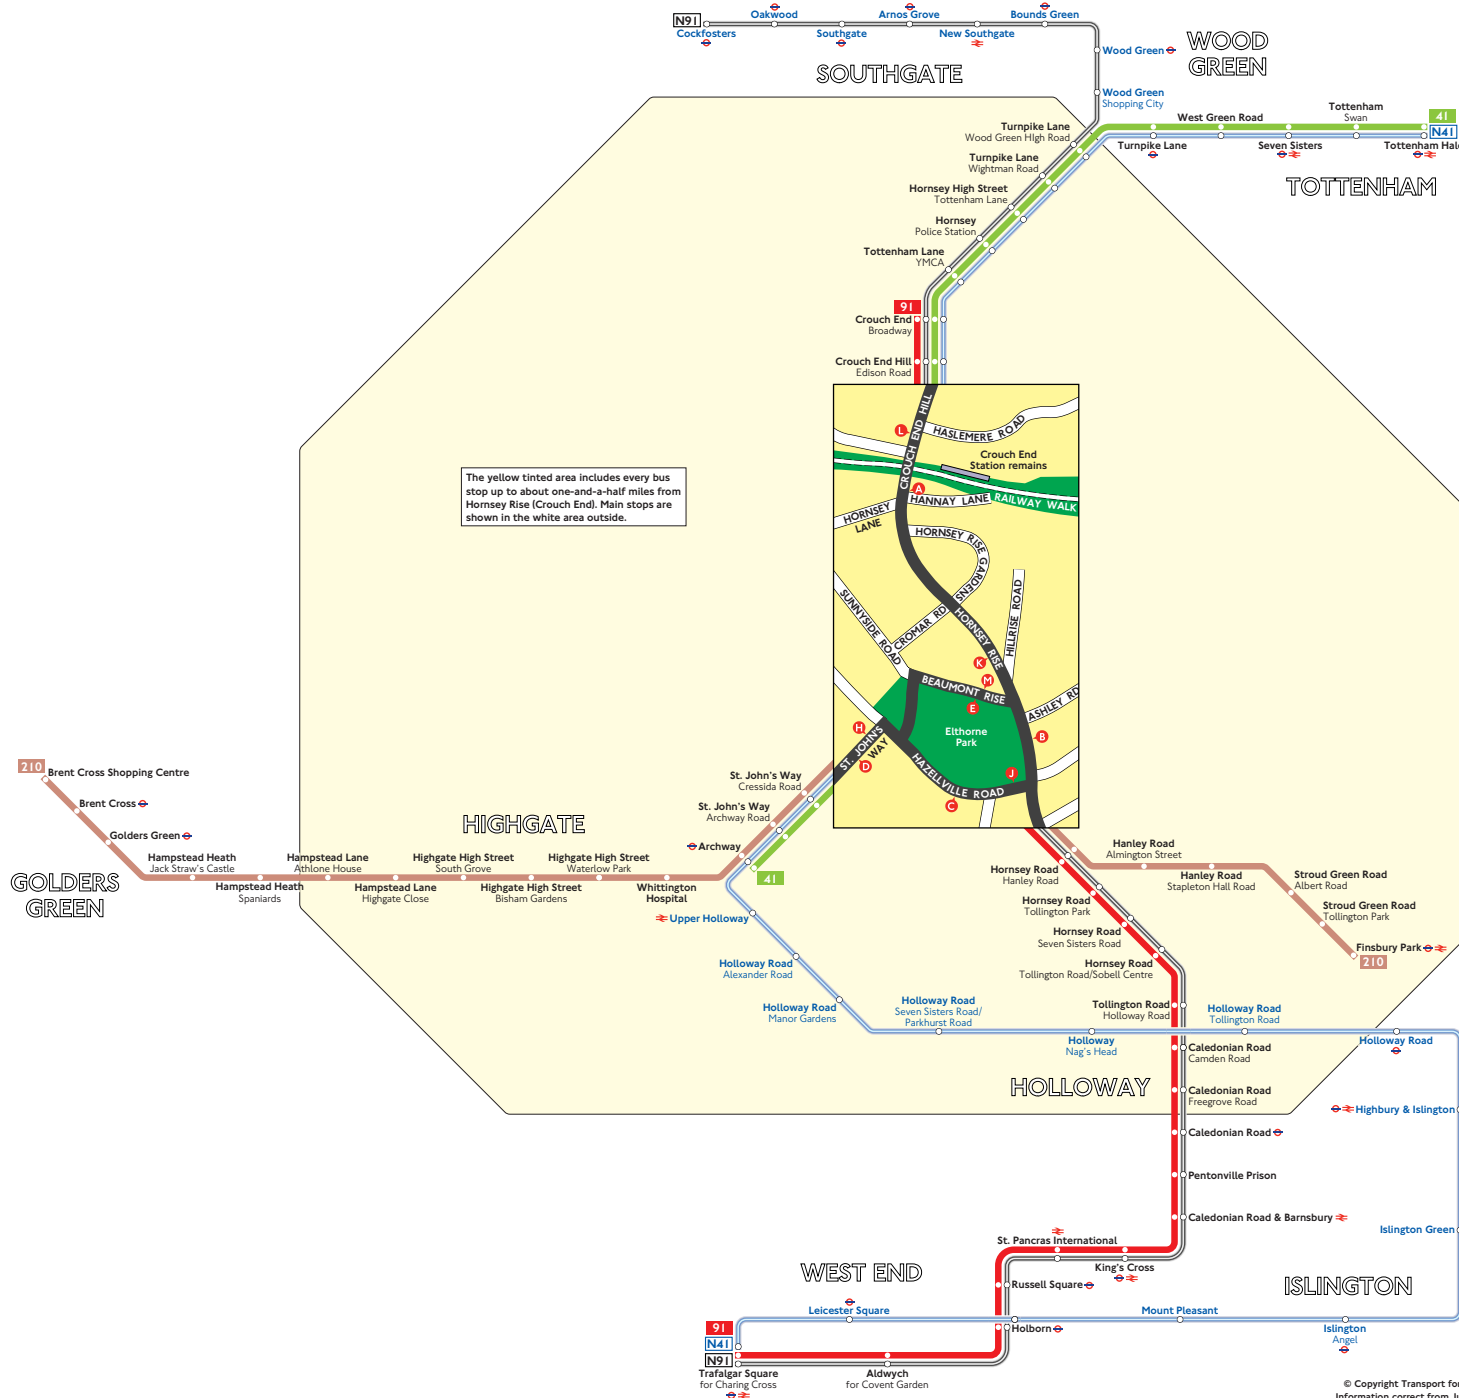

Buses from Hornsey Rise (Crouch End)

Key

41 Day buses in black

N41 Night buses in blue

Connections with Underground

Connections with National Rail

A

Red discs show the bus stop you need for your chosen bus service. The disc A appears on the top of the bus stop in the street (see map of town centre in centre of diagram).

Route finder

Day buses

Bus route	Towards	Bus stops
41	Archway	A B C D
	Tottenham Hale	H J K L
91	Crouch End	K L
	Trafalgar Square	A B
210	Brent Cross Shopping Centre	D E
	Finsbury Park	B H M

Night buses

Bus route	Towards	Bus stops
N41	Tottenham Hale	H J K L
	Trafalgar Square	A B C D
N91	Cockfosters	K L
	Trafalgar Square	A B