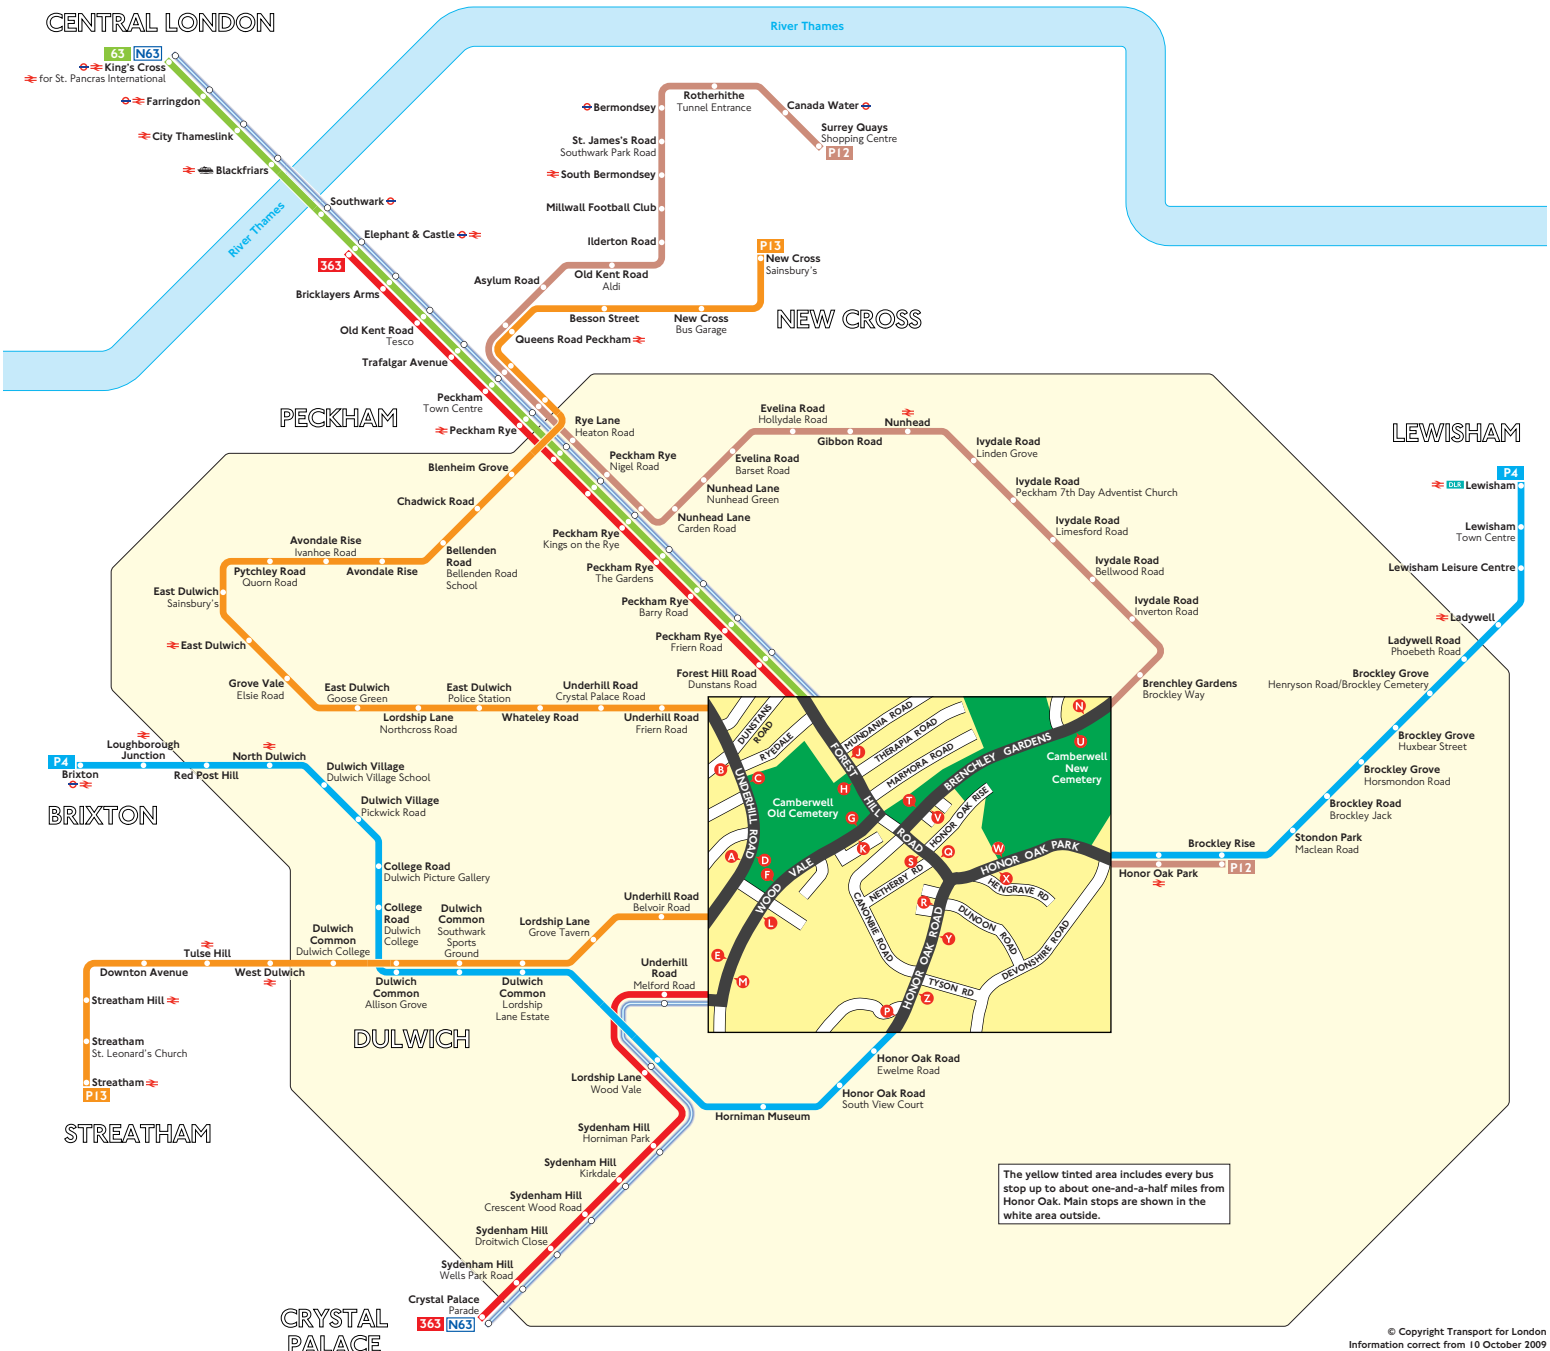

Buses from Honor Oak

Key

- 63 Day buses in black
- N63 Night buses in blue
- Connections with Underground
- Connections with National Rail
- DLR Connections with Docklands Light Railway
- Connections with river boats

Red discs show the bus stop you need for your chosen bus service. The disc **A** appears on the top of the bus stop in the street (see map of town centre in centre of diagram).

Route finder

Day buses

Bus route	Towards	Bus stops
63	Kings' Cross	H
363	Crystal Palace	J K L M
	Elephant & Castle	E F G H
P4	Brixton	X Y Z
	Lewisham	P R W
P12	Brockley Rise	O U V W
	Surrey Quays	N S T X
P13	New Cross	A B
	Streatham	C D

Night buses

Bus route	Towards	Bus stops
N63	Crystal Palace	J K L M
	King's Cross	E F G H