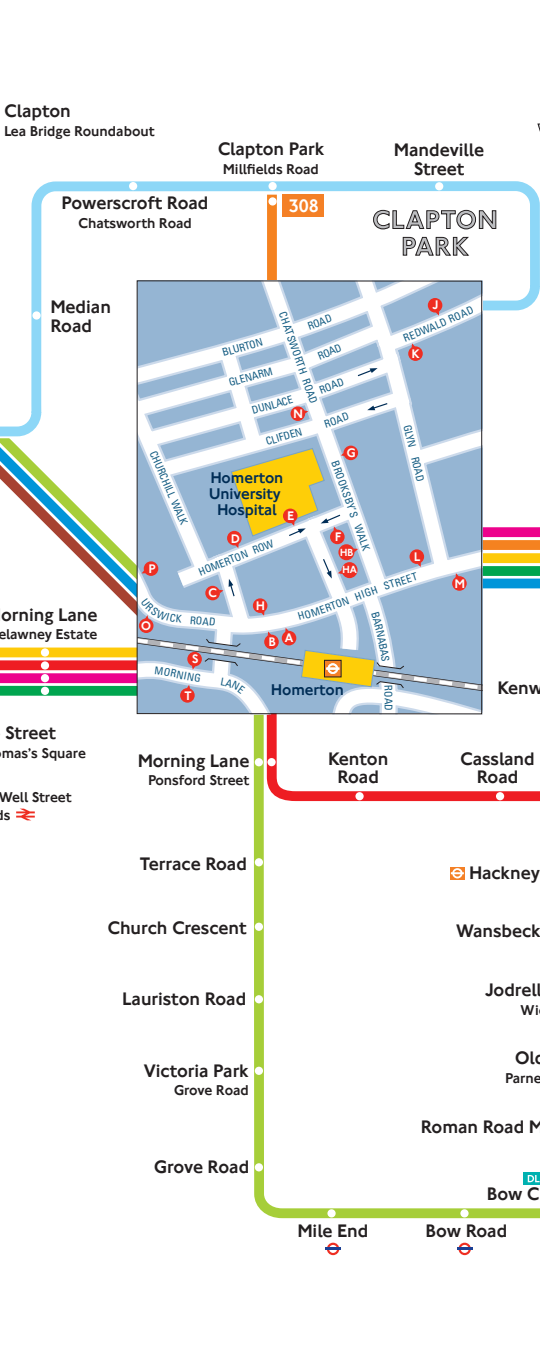

Route finder

Day buses including 24-hour services

Bus route	Towards	Bus stops
30	Hackney Wick Marble Arch	S T
236	Finsbury Park Hackney Wick	A, F, M, T C, D, E, L, S
242	Tottenham Court Road	H, J, N
276	Newham University Hospital Stoke Newington	C, D, E, L, S A, F, M, T
308	Clapton Park Wanstead	M, N F, G, L
394	Islington	A, E, O
425	Clapton Stratford	A, F, H, O B, C, D, E, P
488	Dalston Junction Bromley-by-Bow	A, F, M, O C, D, E, L, P
W15	Higham Hill Hackney	C, D, E, L, S A, F, M, T

FINSBURY PARK

STOKE NEWINGTON

CLAPTON

Buses from Homerton

WALTHAMSTOW