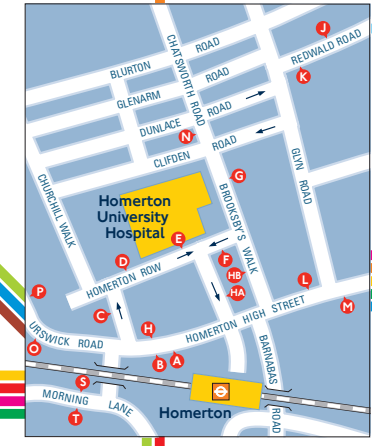

Route finder

Day buses including 24-hour services

Bus route	Towards	Bus stops
30	Hackney Wick Marble Arch	S T
236	Finsbury Park Hackney Wick	A, F, M, T C, D, E, L, S
242	Tottenham Court Road	H, J, N
276	Newham University Hospital Stoke Newington	C, D, E, L, S A, F, M, T
308	Clapton Park Wanstead	M, N F, G, L
394	Islington	A, E, O
425	Clapton Stratford	A, F, H, O B, C, D, E, P
488	Dalston Junction Bromley-by-Bow	A, F, M, O C, D, E, L, P
W15	Higham Hill Hackney	C, D, E, L, S A, F, M, T

FINSBURY PARK

STOKE NEWINGTON

CLAPTON

Buses from Homerton

WALTHAMSTOW