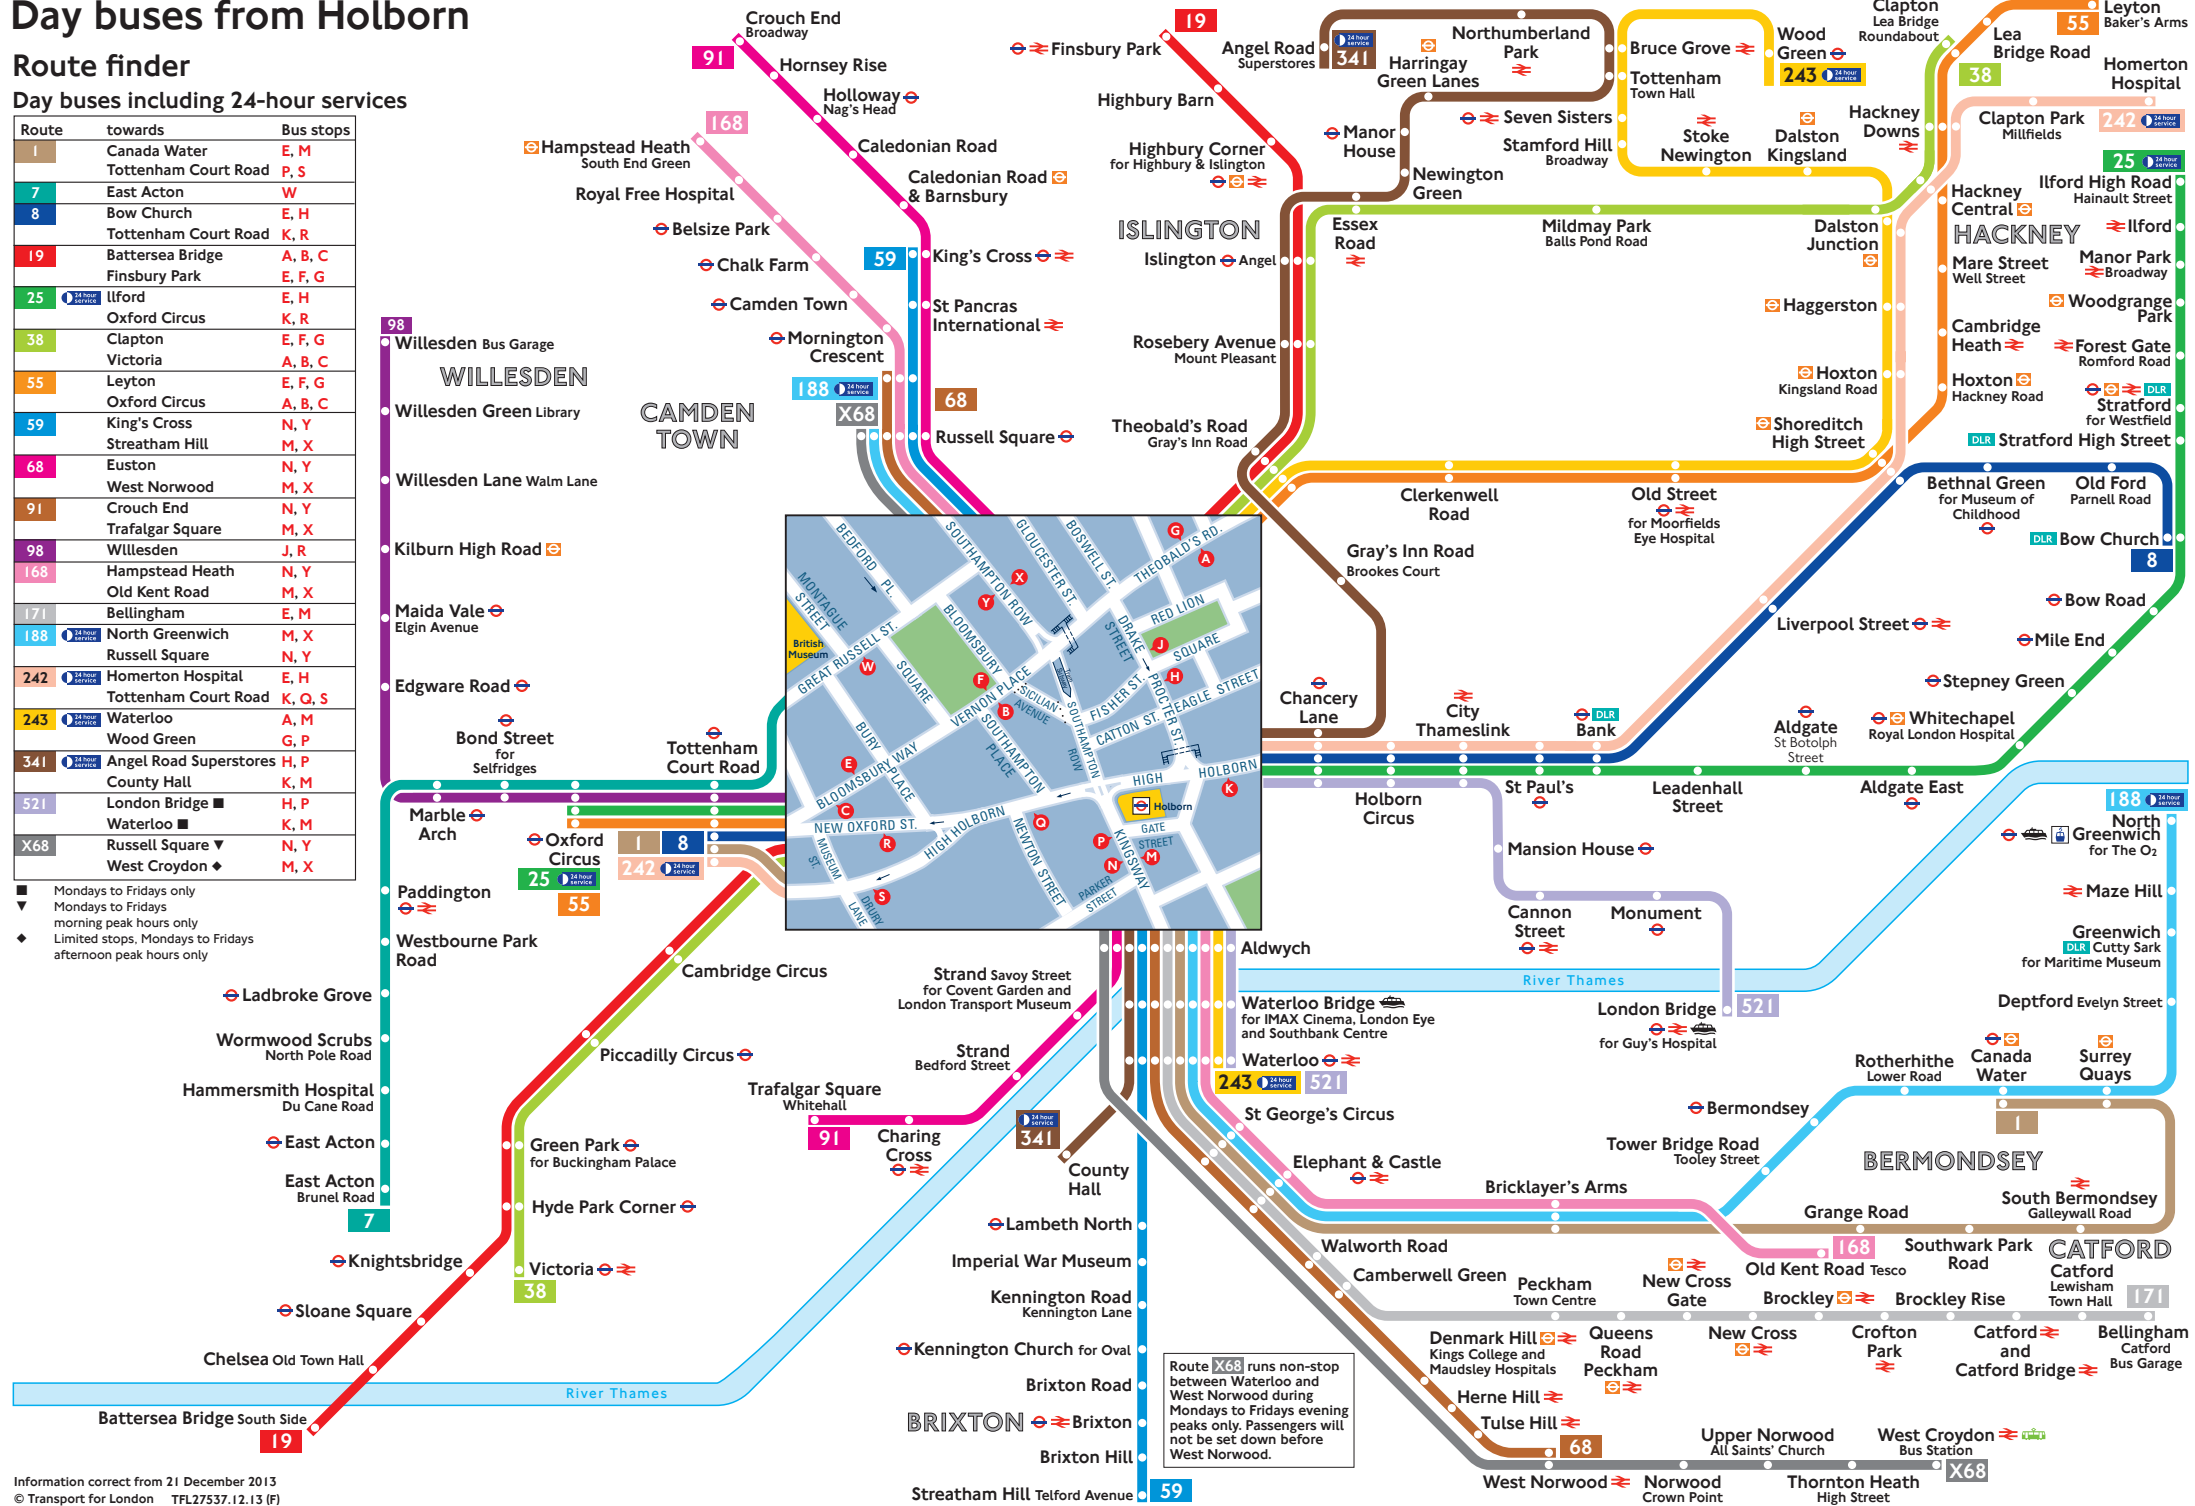

Day buses from Holborn

Route finder

Day buses including 24-hour services

Route	towards	Bus stops
1	Canada Water	E, M
	Tottenham Court Road	P, S
7	East Acton	W
8	Bow Church	E, H
	Tottenham Court Road	K, R
19	Battersea Bridge	A, B, C
	Finsbury Park	E, F, G
25	Ilford	E, H
	Oxford Circus	K, R
38	Clapton	E, F, G
	Victoria	A, B, C
55	Leyton	E, F, G
	Oxford Circus	A, B, C
59	King's Cross	N, Y
	Streatham Hill	M, X
68	Euston	N, Y
	West Norwood	M, X
91	Crouch End	N, Y
	Trafalgar Square	M, X
98	Willesden	J, R
168	Hampstead Heath	N, Y
	Old Kent Road	M, X
171	Bellingham	E, M
188	North Greenwich	M, X
	Russell Square	N, Y
242	Homerton Hospital	E, H
	Tottenham Court Road	K, Q, S
243	Waterloo	A, M
	Wood Green	G, P
341	Angel Road Superstores	H, P
	County Hall	K, M
521	London Bridge	H, P
	Waterloo	K, M
X68	Russell Square	N, Y
	West Croydon	M, X

- Mondays to Fridays only
- ▼ Mondays to Fridays morning peak hours only
- ◆ Limited stops, Mondays to Fridays afternoon peak hours only

Route X68 runs non-stop between Waterloo and West Norwood during Mondays to Fridays evening peaks only. Passengers will not be set down before West Norwood.