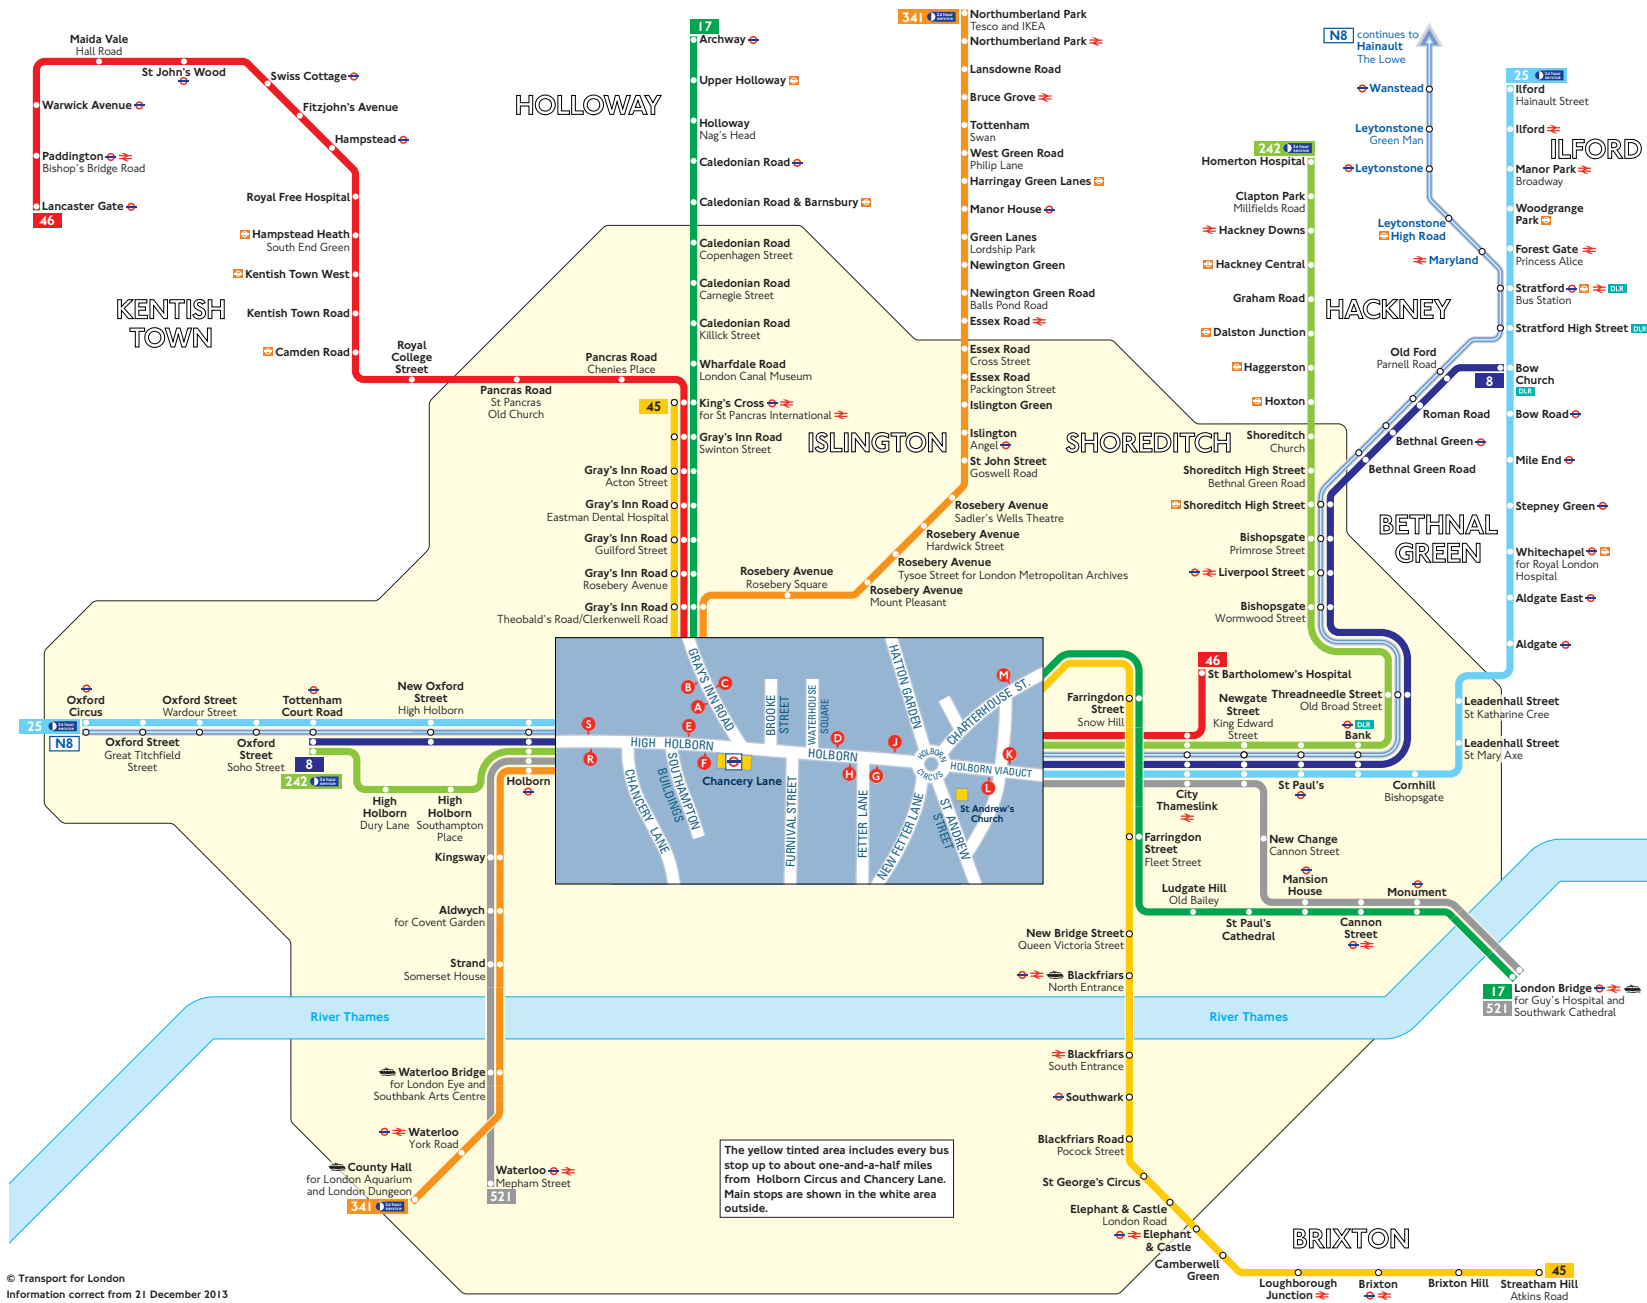

Buses from Holborn Circus and Chancery Lane

Key

- 8 Day buses in black
- N8 Night buses in blue
- Connections with London Underground
- Connections with London Overground
- Connections with National Rail
- DLR Connections with Docklands Light Railway
- Connections with river boats
- Monday to Friday only

Red discs show the bus stop you need for your chosen bus service. The disc appears on the top of the bus stop in the street (see map of town centre in diagram).

Route finder

Day buses including 24-hour services

Bus route	Towards	Bus stops
8	Bow Church	D E K S
	Tottenham Court Road	F G L R
17	Archway	B H
	London Bridge	C J M
25	Ilford	D E K S
	Oxford Circus	F G L R
45	Kings Cross	B H
	Streatham Hill	C J M
46	Lancaster Gate	B H L
	St Bartholomew's Hospital	C J K
242	Homerton Hospital	D E K S
	Tottenham Court Road	F G L R
341	County Hall	C F R
	Northumberland Park	A E S
521	London Bridge	D E K S
	Waterloo	F G L R

Night buses

Bus route	Towards	Bus stops
N8	Hainault	D E K S
	Oxford Circus	F G L R