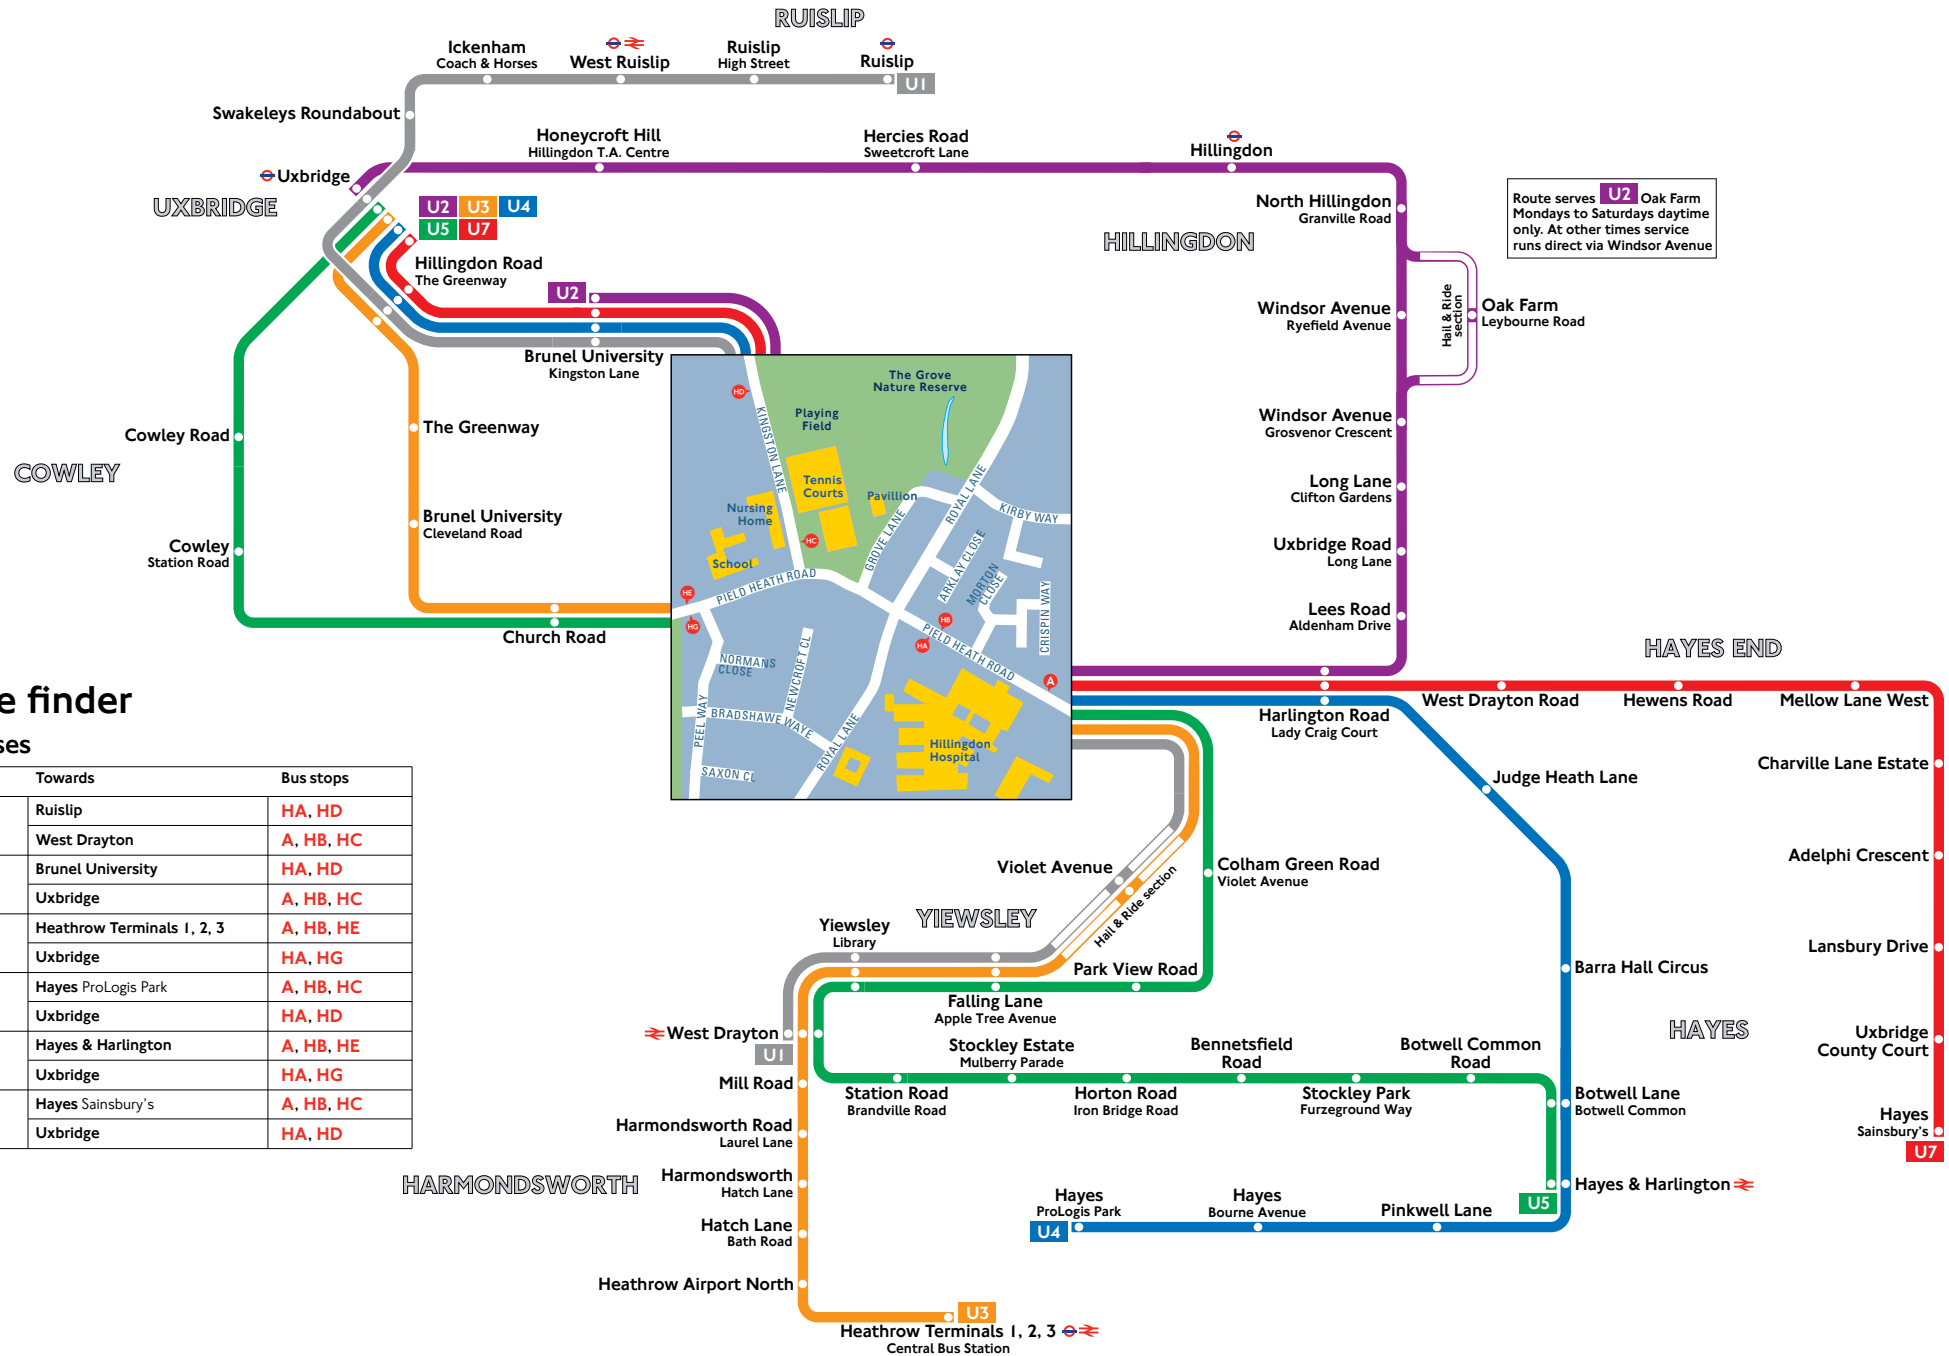

Buses from Hillingdon Hospital

Route serves **U2** Oak Farm Mondays to Saturdays daytime only. At other times service runs direct via Windsor Avenue

Route finder

Day buses

Bus route	Towards	Bus stops
U1	Ruislip	HA, HD
	West Drayton	A, HB, HC
U2	Brunel University	HA, HD
	Uxbridge	A, HB, HC
U3	Heathrow Terminals 1, 2, 3	A, HB, HE
	Uxbridge	HA, HG
U4	Hayes ProLogis Park	A, HB, HC
	Uxbridge	HA, HD
U5	Hayes & Harlington	A, HB, HE
	Uxbridge	HA, HG
U7	Hayes Sainsbury's	A, HB, HC
	Uxbridge	HA, HD