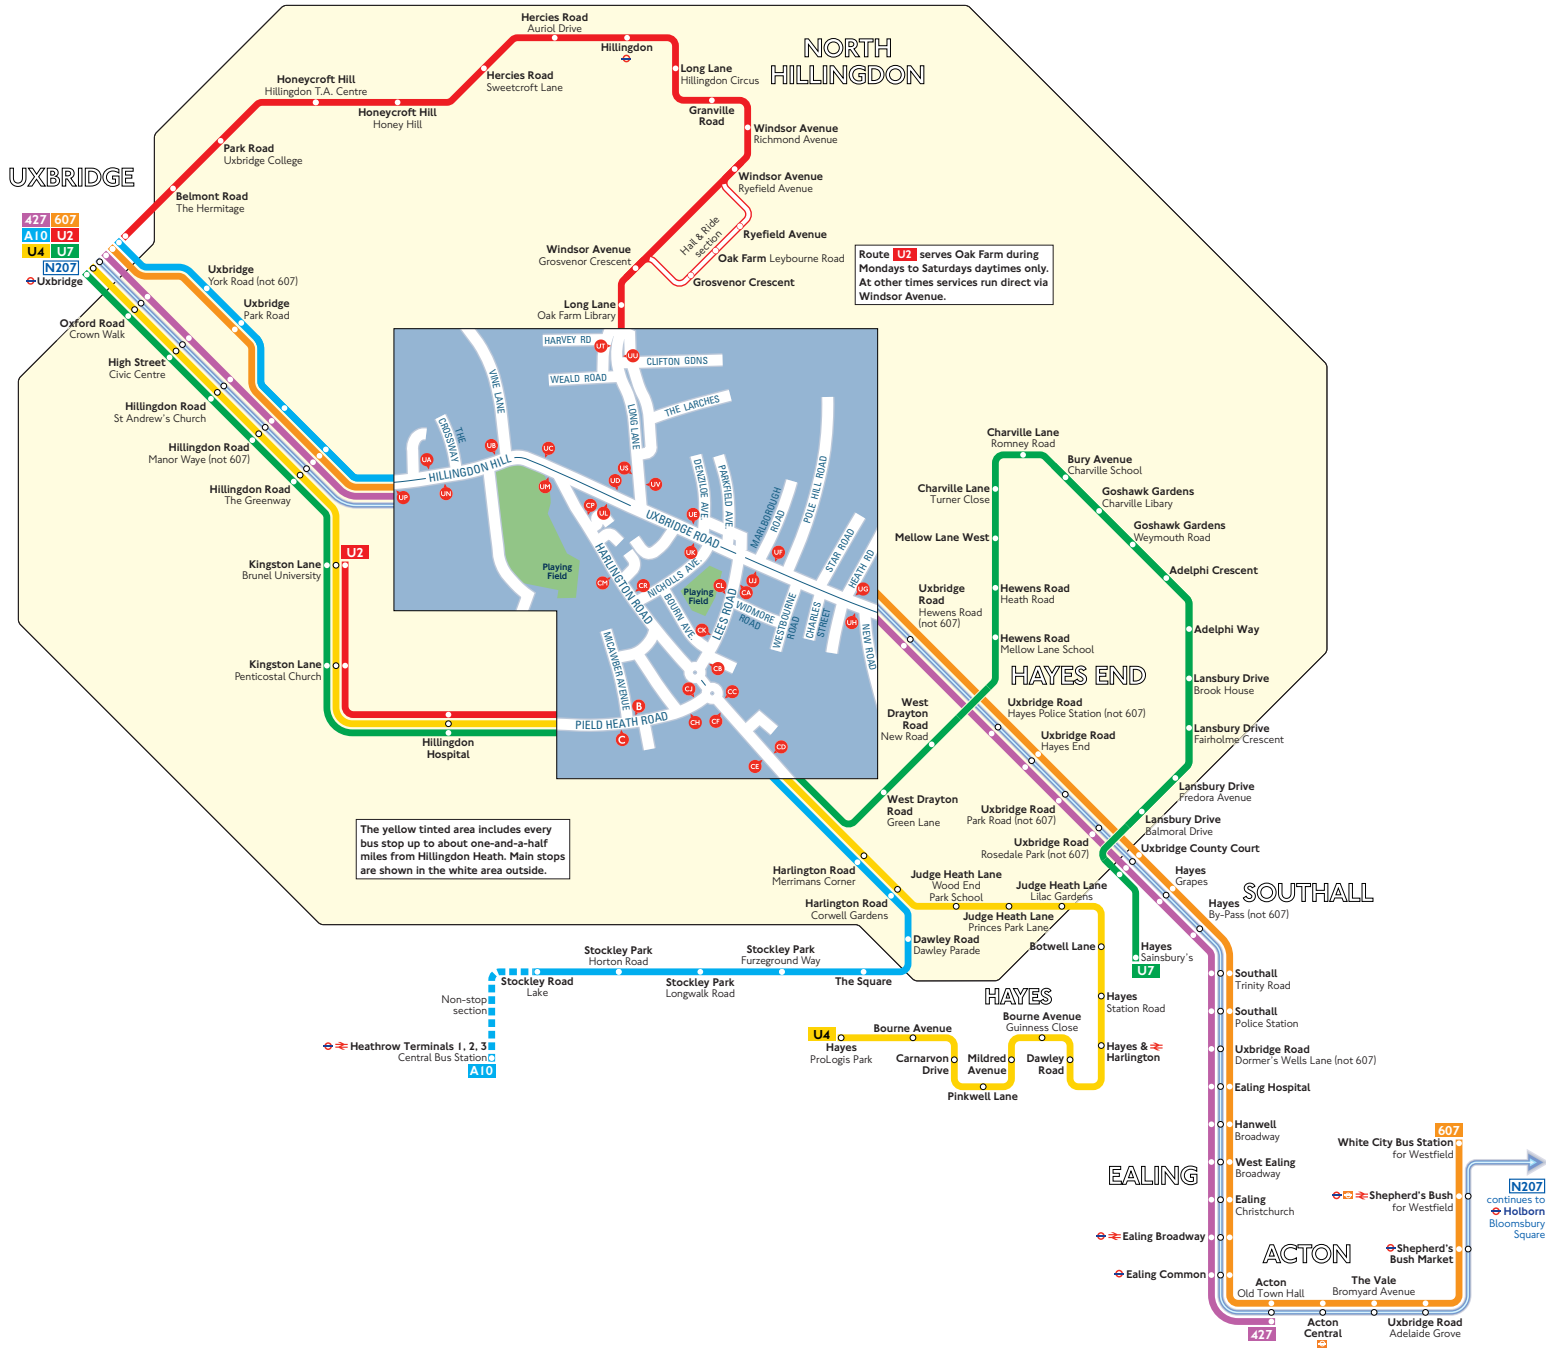

Buses from Hillingdon Heath

Key

- 427 Day buses in black
- N207 Night buses in blue
- Connections with London Underground
- Connections with London Overground
- Connections with National Rail
- Mondays to Saturdays daytimes only
- Limited stop

A

Red discs show the bus stop you need for your chosen bus service. The disc A appears on the top of the bus stop in the street (see map of town centre in centre of diagram).

Route finder

Day buses

Bus route	Towards	Bus stops
427	Acton	US UC UC UC UC UC UC UC
607	Uxbridge	UP
607	Uxbridge ♦	UP
607	White City ♦	UP
A10	Heathrow Terminals 1, 2, 3	CS CS CS CS CS CS CS
A10	Uxbridge	CS CS CS CS CS CS CS
U2	Brunel University	CS CS CS CS CS CS CS
U2	Uxbridge	B CS CS CS CS CS CS
U4	Hayes ProLogis Park	B CS CS CS CS
U4	Uxbridge	CS CS CS CS
U4	Hayes Sainsbury's	B CS CS CS CS
U4	Uxbridge	CS CS CS CS

Night buses

Bus route	Towards	Bus stops
N207	Holborn	US UC UC UC UC UC UC
N207	Uxbridge	UP UP UP UP UP UP UP

Other buses

Bus route	Towards	Bus stops
724	Harlow ♦	CS
724	Heathrow Terminals 1, 2, 3 ♦	CS