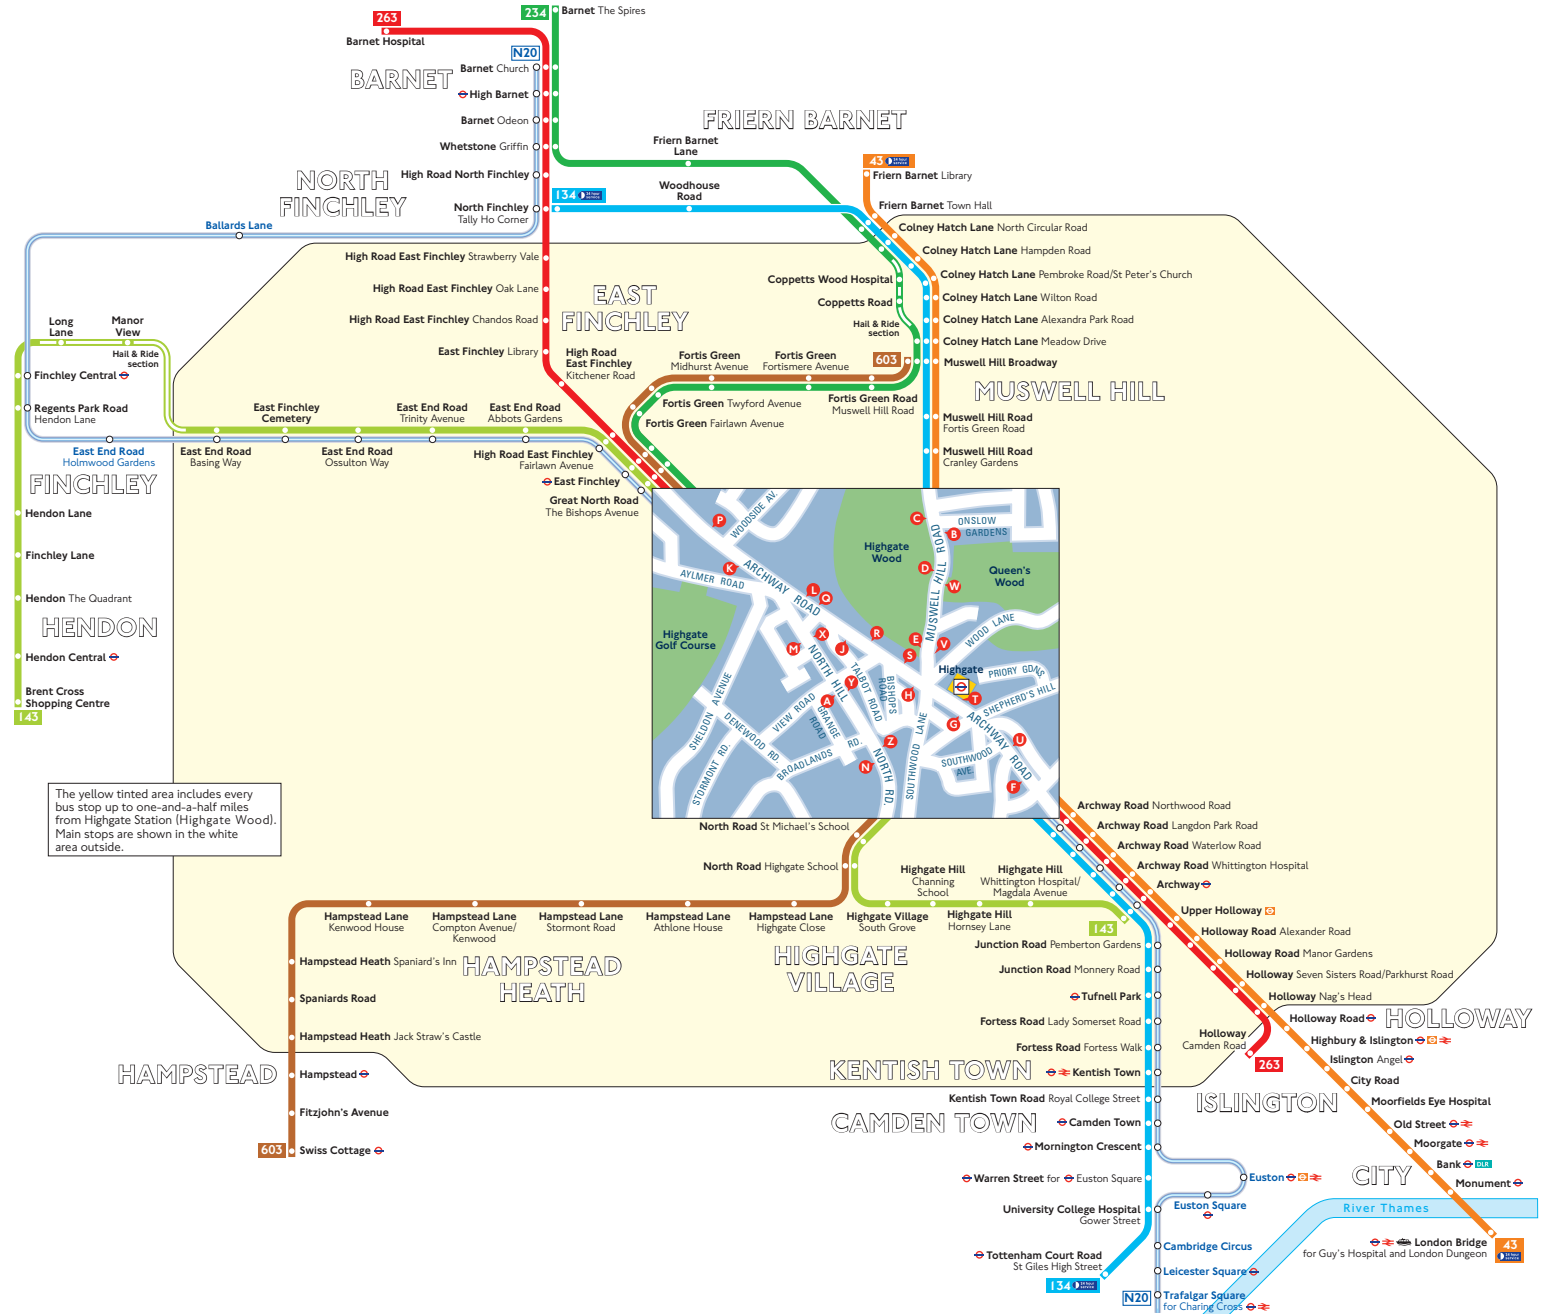

Buses from Highgate Station (Highgate Wood)

Key

- Connections with London Underground
- Connections with London Overground
- Connections with National Rail
- Connections with Docklands Light Railway
- Connections with river boats
- Mondays to Fridays only (limited service)

A Red discs show the bus stop you need for your chosen bus service. The disc **A** appears on the top of the bus stop in the street (see map of town centre in centre of diagram).

Route finder

Day buses including 24-hour services

Bus route	Towards	Bus stops
43	Friern Barnet	C D E F G
	London Bridge	B T U V W
134	North Finchley	C D E F G
	Tottenham Court Road	B T U V W
143	Archway	P X Y Z
	Brent Cross	A K M N
234	Barnet	K L
263	Barnet Hospital	F G H J K
	Holloway	P O R S T U
603	Muswell Hill	A K M N
	Swiss Cottage	P X Y Z

Night buses

Bus route	Towards	Bus stops
N20	Barnet	F G H J K
	Trafalgar Square	P O R S T U