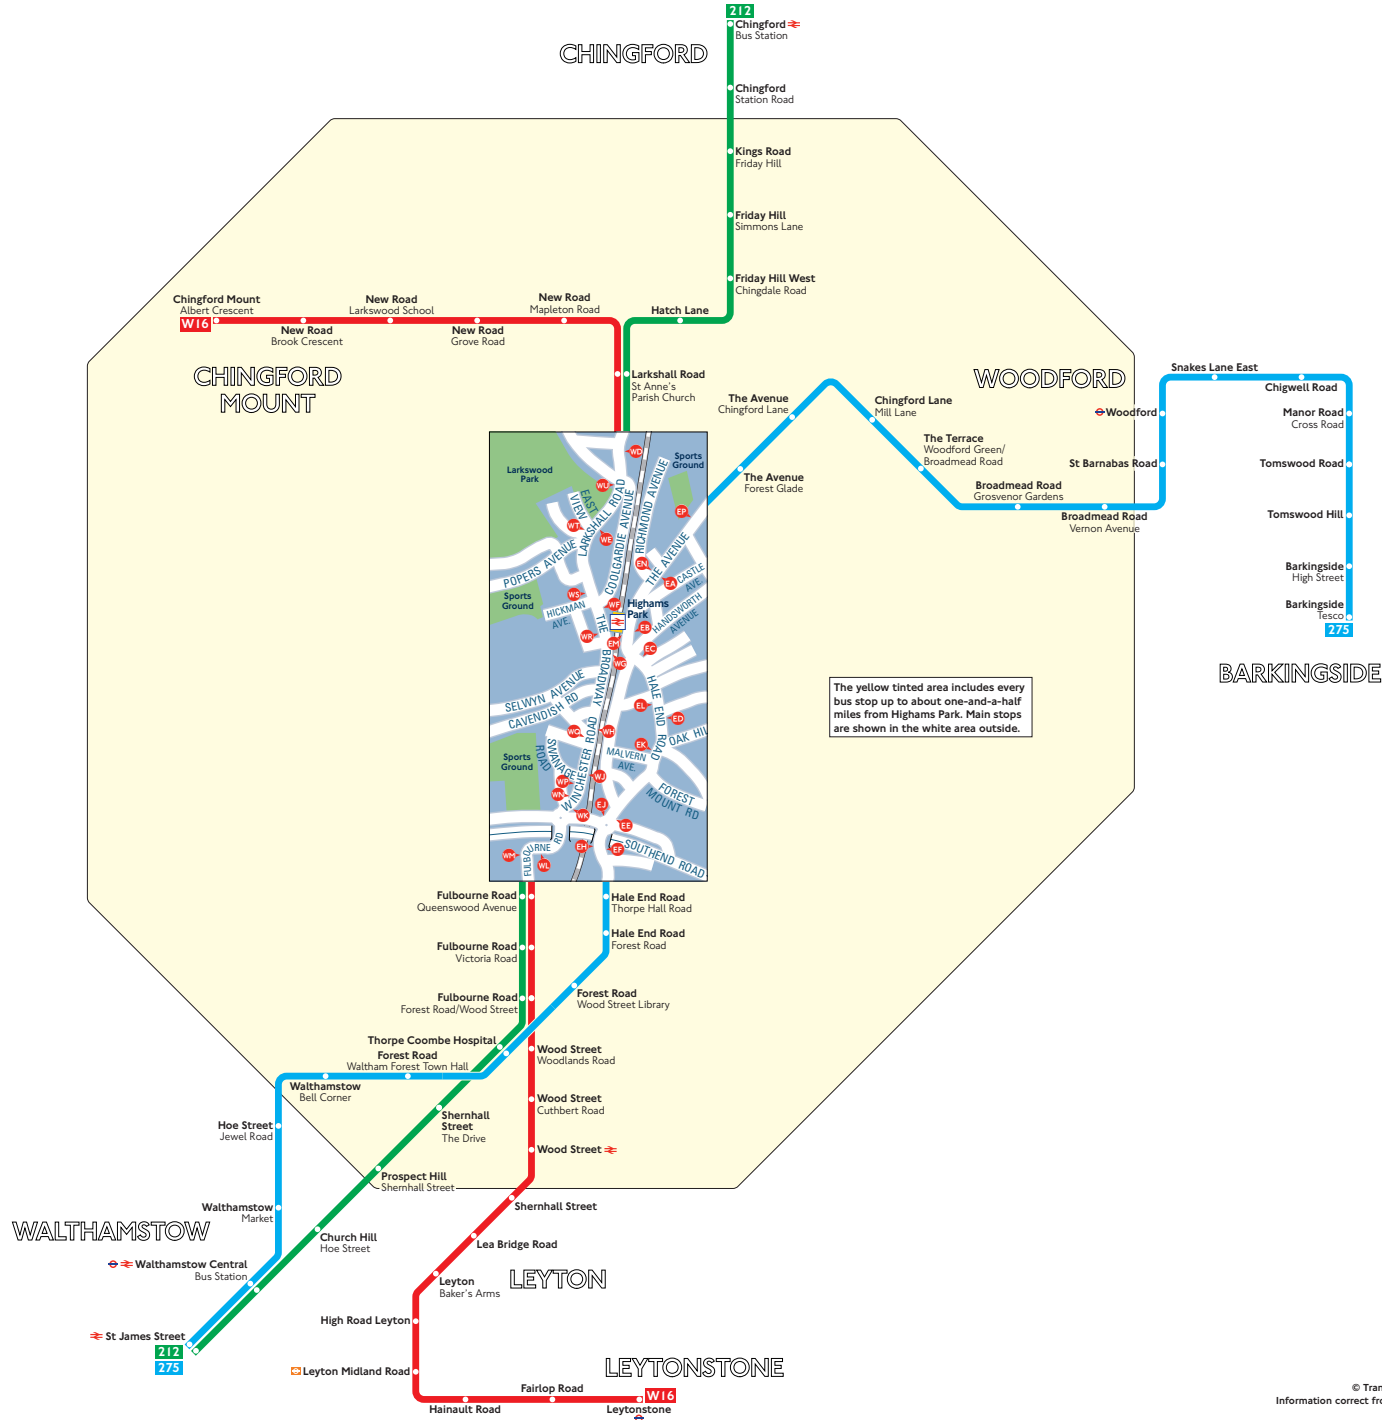

# Buses from Highams Park

## Key

- Connections with London Underground
- Connections with London Overground
- Connections with National Rail

A

Red discs show the bus stop you need for your chosen bus service. The disc **A** appears on the top of the bus stop in the street (see map of town centre in centre of diagram).

## Route finder

### Day buses

Bus route	Towards	Bus stops
<b>212</b>	Chingford	
	St James Street	
<b>275</b>	Barking	
	St James Street	
	Chingford Mount	
<b>W16</b>	Leytonstone	
	Walthamstow	