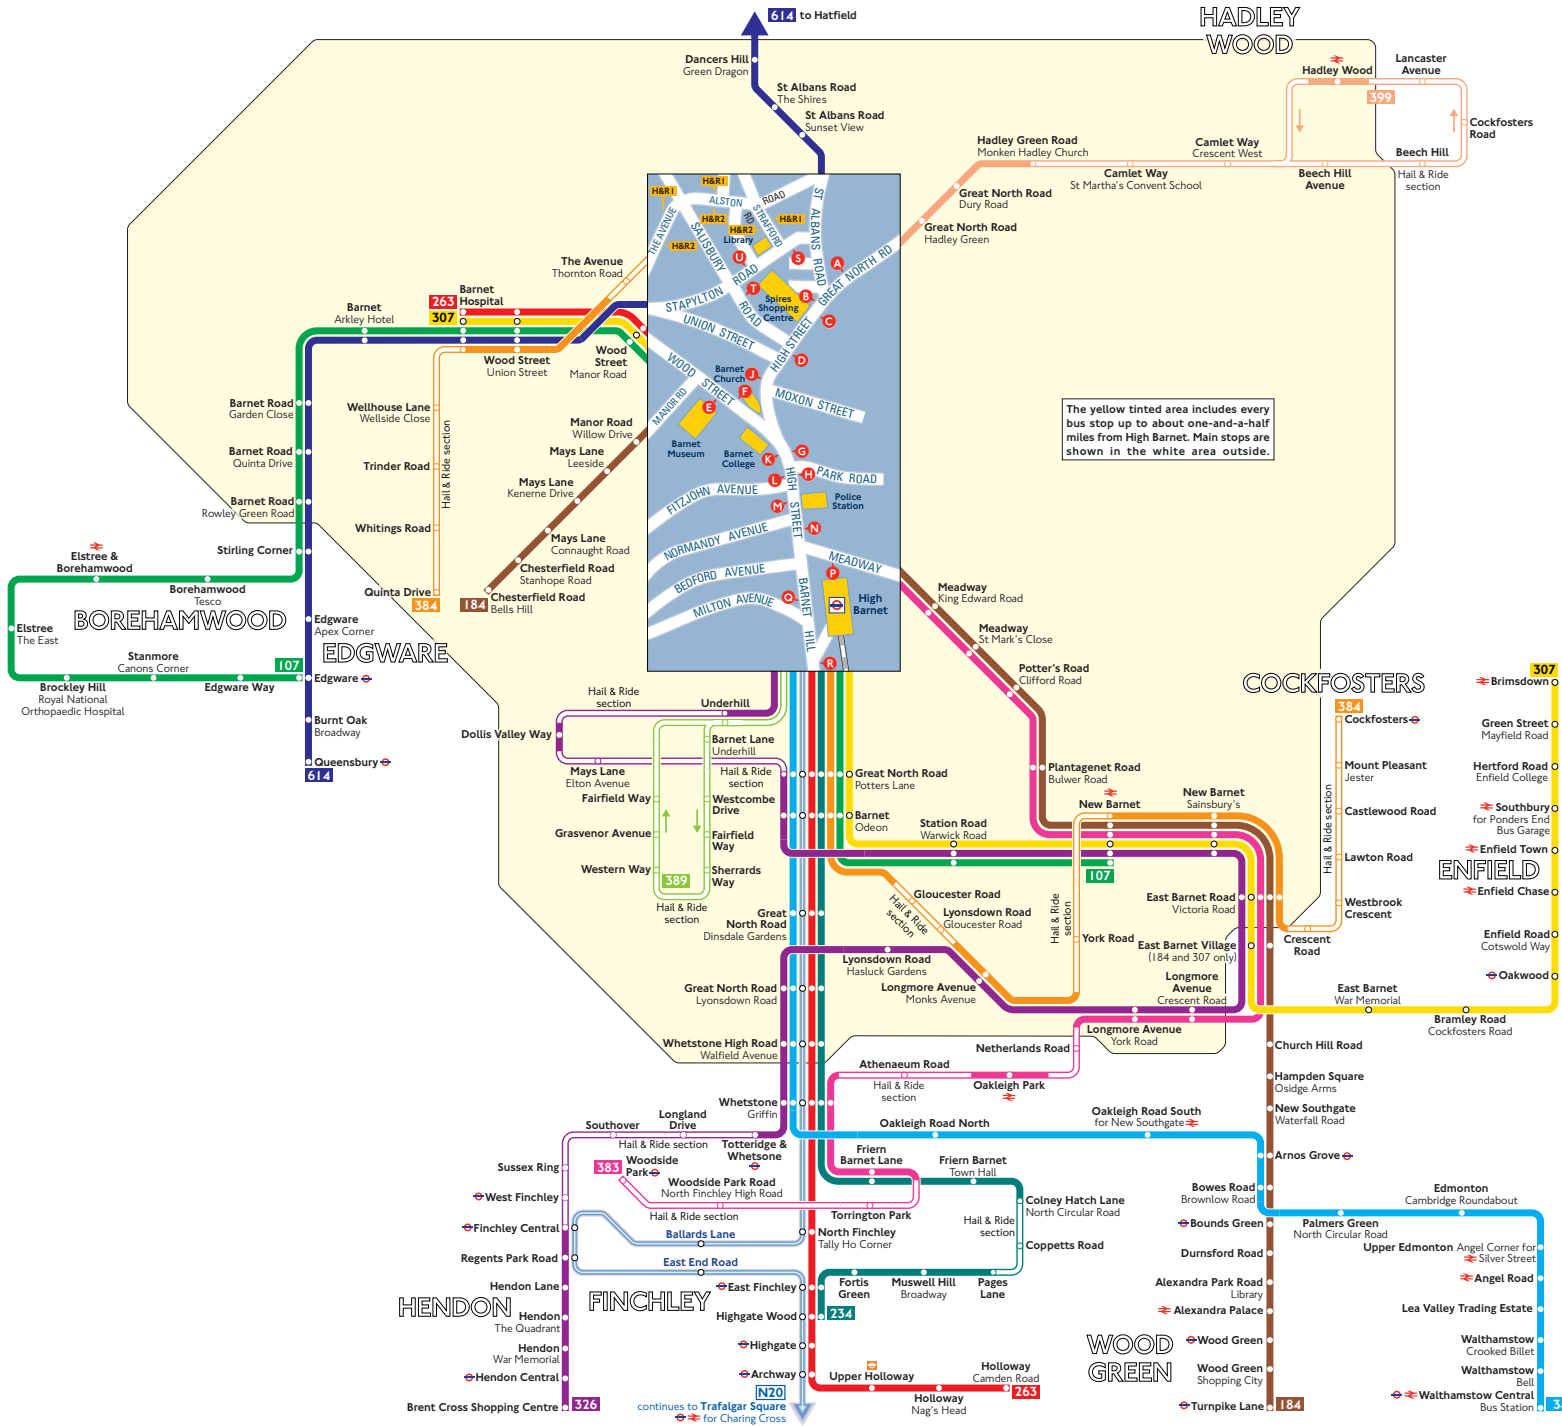

Buses from High Barnet

Key

- 34 Day buses in black
- N20 Night buses in blue
- Connections with London Underground
- Connections with London Overground
- Connections with National Rail
- Monday to Saturdays except evenings
- Monday to Saturdays shopping hours only

Route 384 operates as Hail & Ride on the sections of roads marked **H&R1** and **H&R2** on the map. Buses stop at any safe point along the road. There are no bus stops at these locations, but please indicate clearly to the driver when you wish to board or alight.

Route finder

Day buses

Bus route	Towards	Bus stops
34	Walthamstow	G N R
107	Edgware	E K O
	New Barnet	F H N R
184	Cockfosters Road	E K P
	Turnpike Lane	F H N
234	Highgate Wood	D G N R S T
263	Barnet Hospital	E K O
	Holloway	F G N R
307	Barnet Hospital	E K O
	Brimdown	F H N R
326	Brent Cross Shopping Centre	D H N R S T
383	Woodside Park	D H N S T
384	Cockfosters	D H N R T H&R1
	Quinta Drive	B J L S H&R2
389	Western Way	D H N R S T
399	Hadley Wood	A S T
614	Hatfield	U
	Queensbury	S

Night buses

Bus route	Towards	Bus stops
N20	Trafalgar Square	G N R

Other buses

Bus route	Towards	Bus stops
84	New Barnet	C H N R
	St Albans	A L O