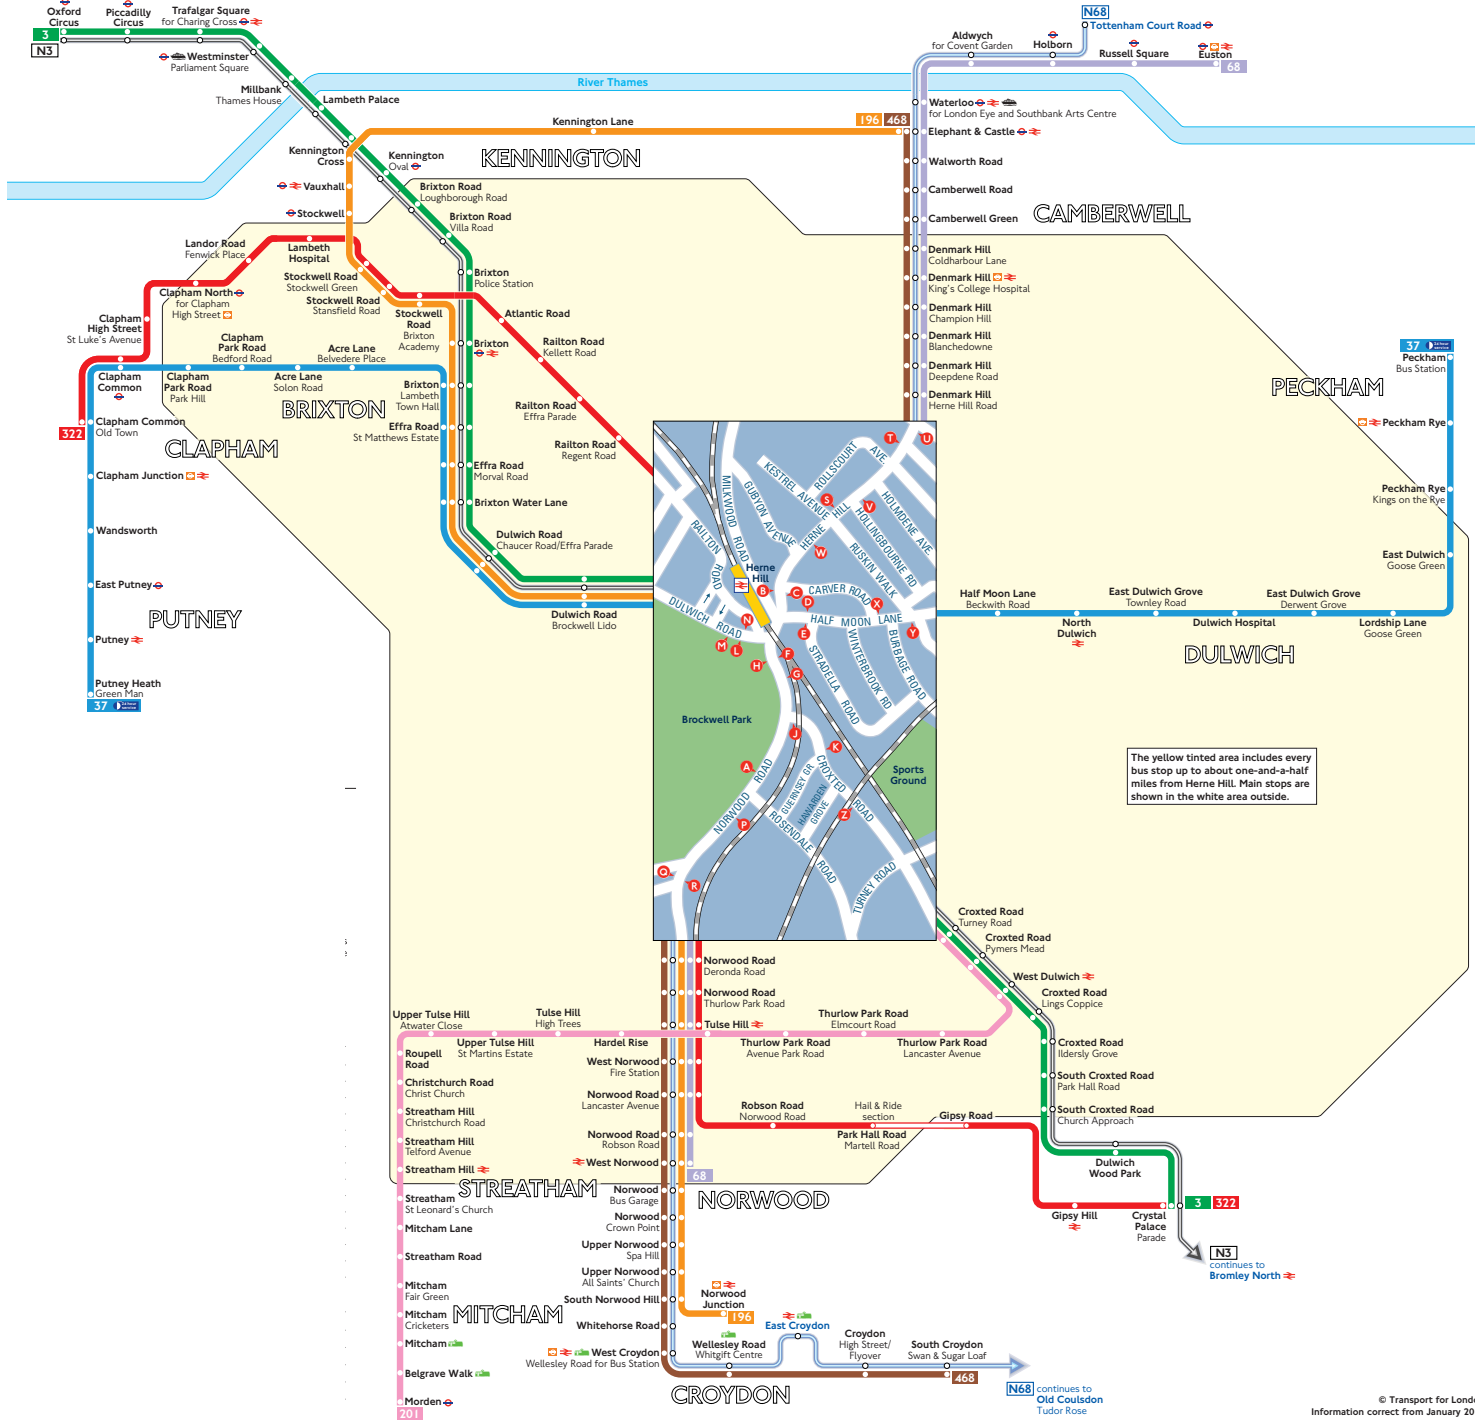

Buses from Herne Hill

Key

- **3** Day buses in black
- **N3** Night buses in blue
- Connections with London Underground
- Connections with London Overground
- Connections with National Rail
- Connections with river boats
- Connections with Tramlink

A Red discs show the bus stop you need for your chosen bus service. The disc **A** appears on the top of the bus stop in the street (see map of town centre in centre of diagram).

Route finder

Day buses including 24-hour services

Bus route	Towards	Bus stops
3	Crystal Palace	GKN
	Oxford Circus	HJMZ
37	Peckham	DNX
	Putney Heath	ELY
68	Euston	ABHGST
	West Norwood	CFPRUVW
196	Elephant & Castle	AHLQ
	Norwood Junction	FNPR
201	Morden	GKN
322	Clapham Common	AHLQ
	Crystal Palace	FNPR
	Elephant & Castle	ABHGST
	South Croydon	CFPRUVW

Night buses

Bus route	Towards	Bus stops
N3	Bromley	GKN
	Oxford Circus	HJMZ
N68	Old Coolsdon	CFPRUVW
	Tottenham Court Road	ABHGST