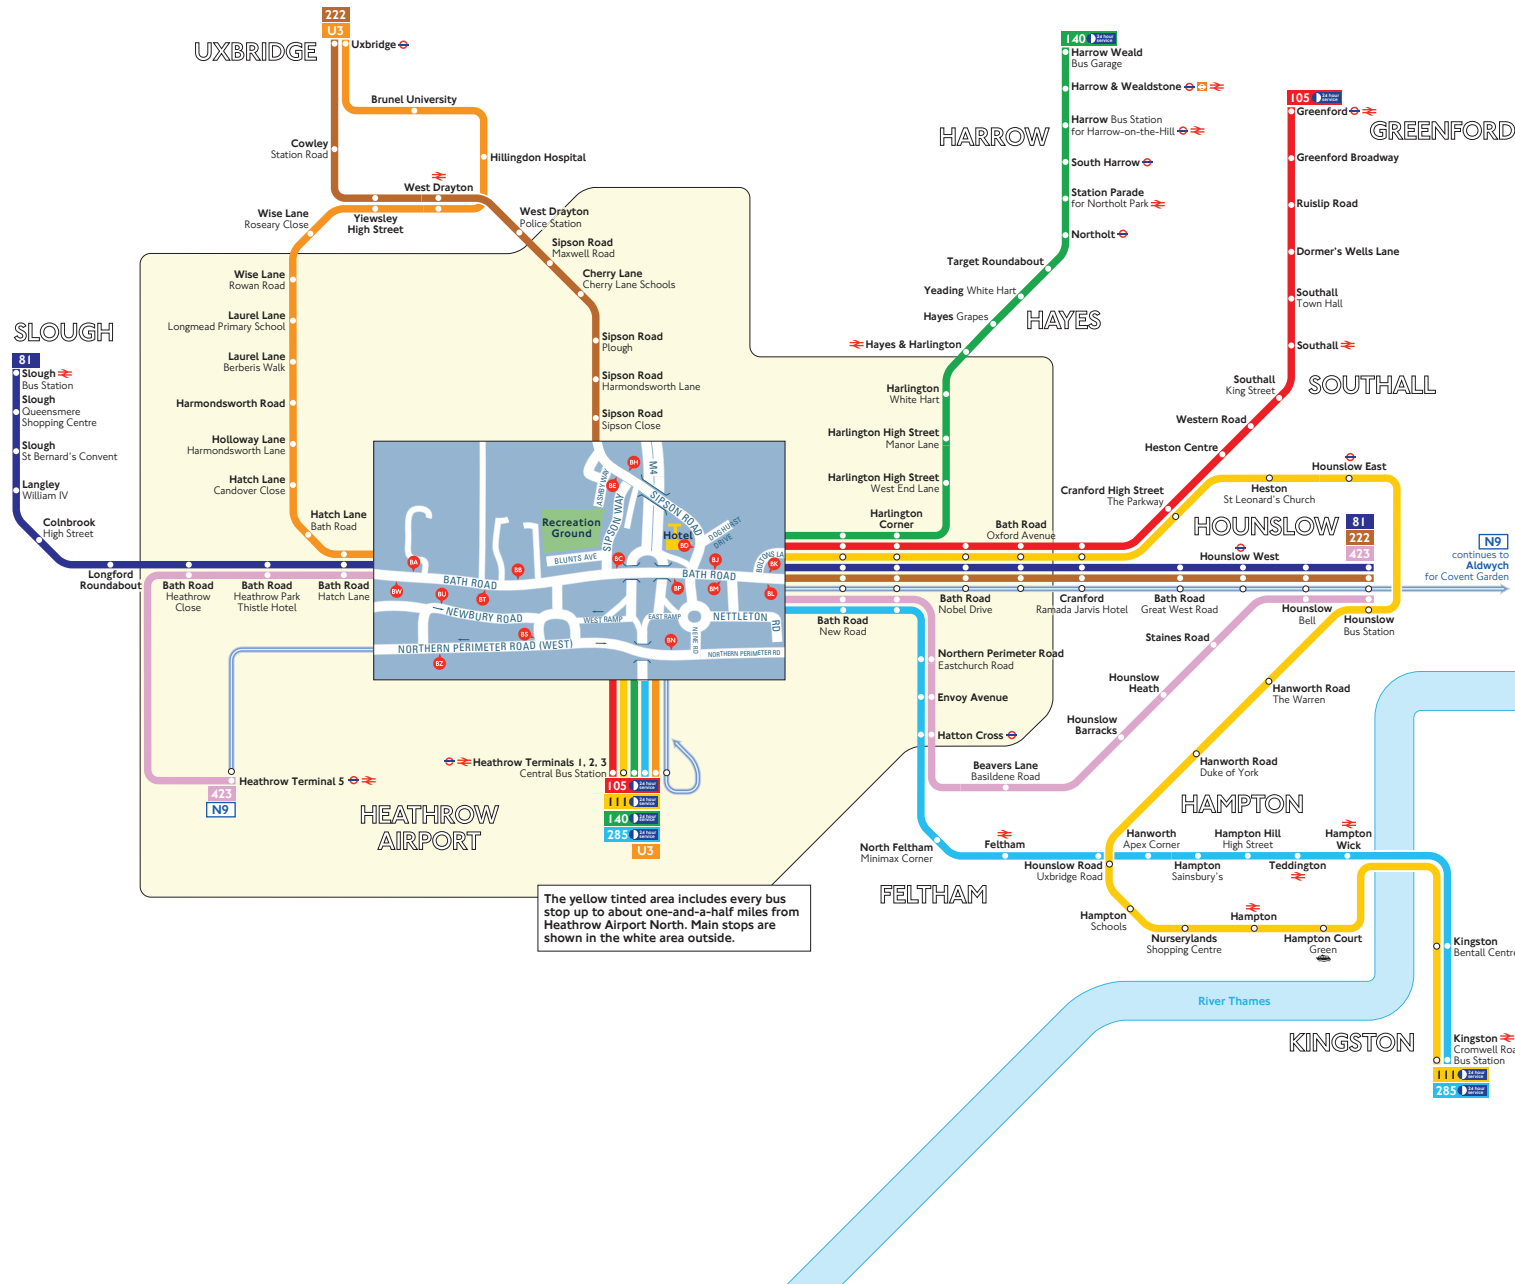

Buses from Heathrow Airport North

Route finder

Day buses including 24-hour services

Bus route	Towards	Bus stops
81	Hounslow	8A 8B 8C 8J 8K
	Slough	8L 8P 8T 8W
105	Greenford	8C 8J 8K 8S
	Heathrow Terminals 1, 2, 3	8L 8M
111	Heathrow Terminals 1, 2, 3	8L 8M
	Kingston	8C 8J 8K 8S
140	Harrow Weald	8C 8J 8K 8S
	Heathrow Terminals 1, 2, 3	8L 8M
222	Hounslow	8H 8J 8K
	Uxbridge	8D 8E 8L 8M
285	Heathrow Terminals 1, 2, 3	8L 8M
	Kingston	8C 8J 8K 8S
423	Heathrow Terminal 5	8L 8P 8T 8W
	Hounslow	8A 8B 8C 8J 8K
U3	Heathrow Terminals 1, 2, 3	8A 8B 8C
	Uxbridge	8S 8T 8W

Night buses

Bus route	Towards	Bus stops
N9	Aldwych	8J 8K 8U
	Heathrow Terminal 5	8L 8M 8Z

Other buses

Bus route	Towards	Bus stops
75	Heathrow Terminals 1, 2, 3	8A 8B 8C 8N
	M Maidenhead	8S 8T 8W
76	Cippenham +	8S 8T 8W
	Heathrow Terminals 1, 2, 3 +	8A 8B 8C 8N
441	Englefield Green ▼	8Z
	Heathrow Terminals 1, 2, 3 ▼	8N 8U
555	Heathrow Terminals 1, 2, 3	8L 8M
	Walton-on-Thames	8J 8K

- + Mondays to Saturdays except evenings
- ▼ Daily except evenings and Sunday mornings