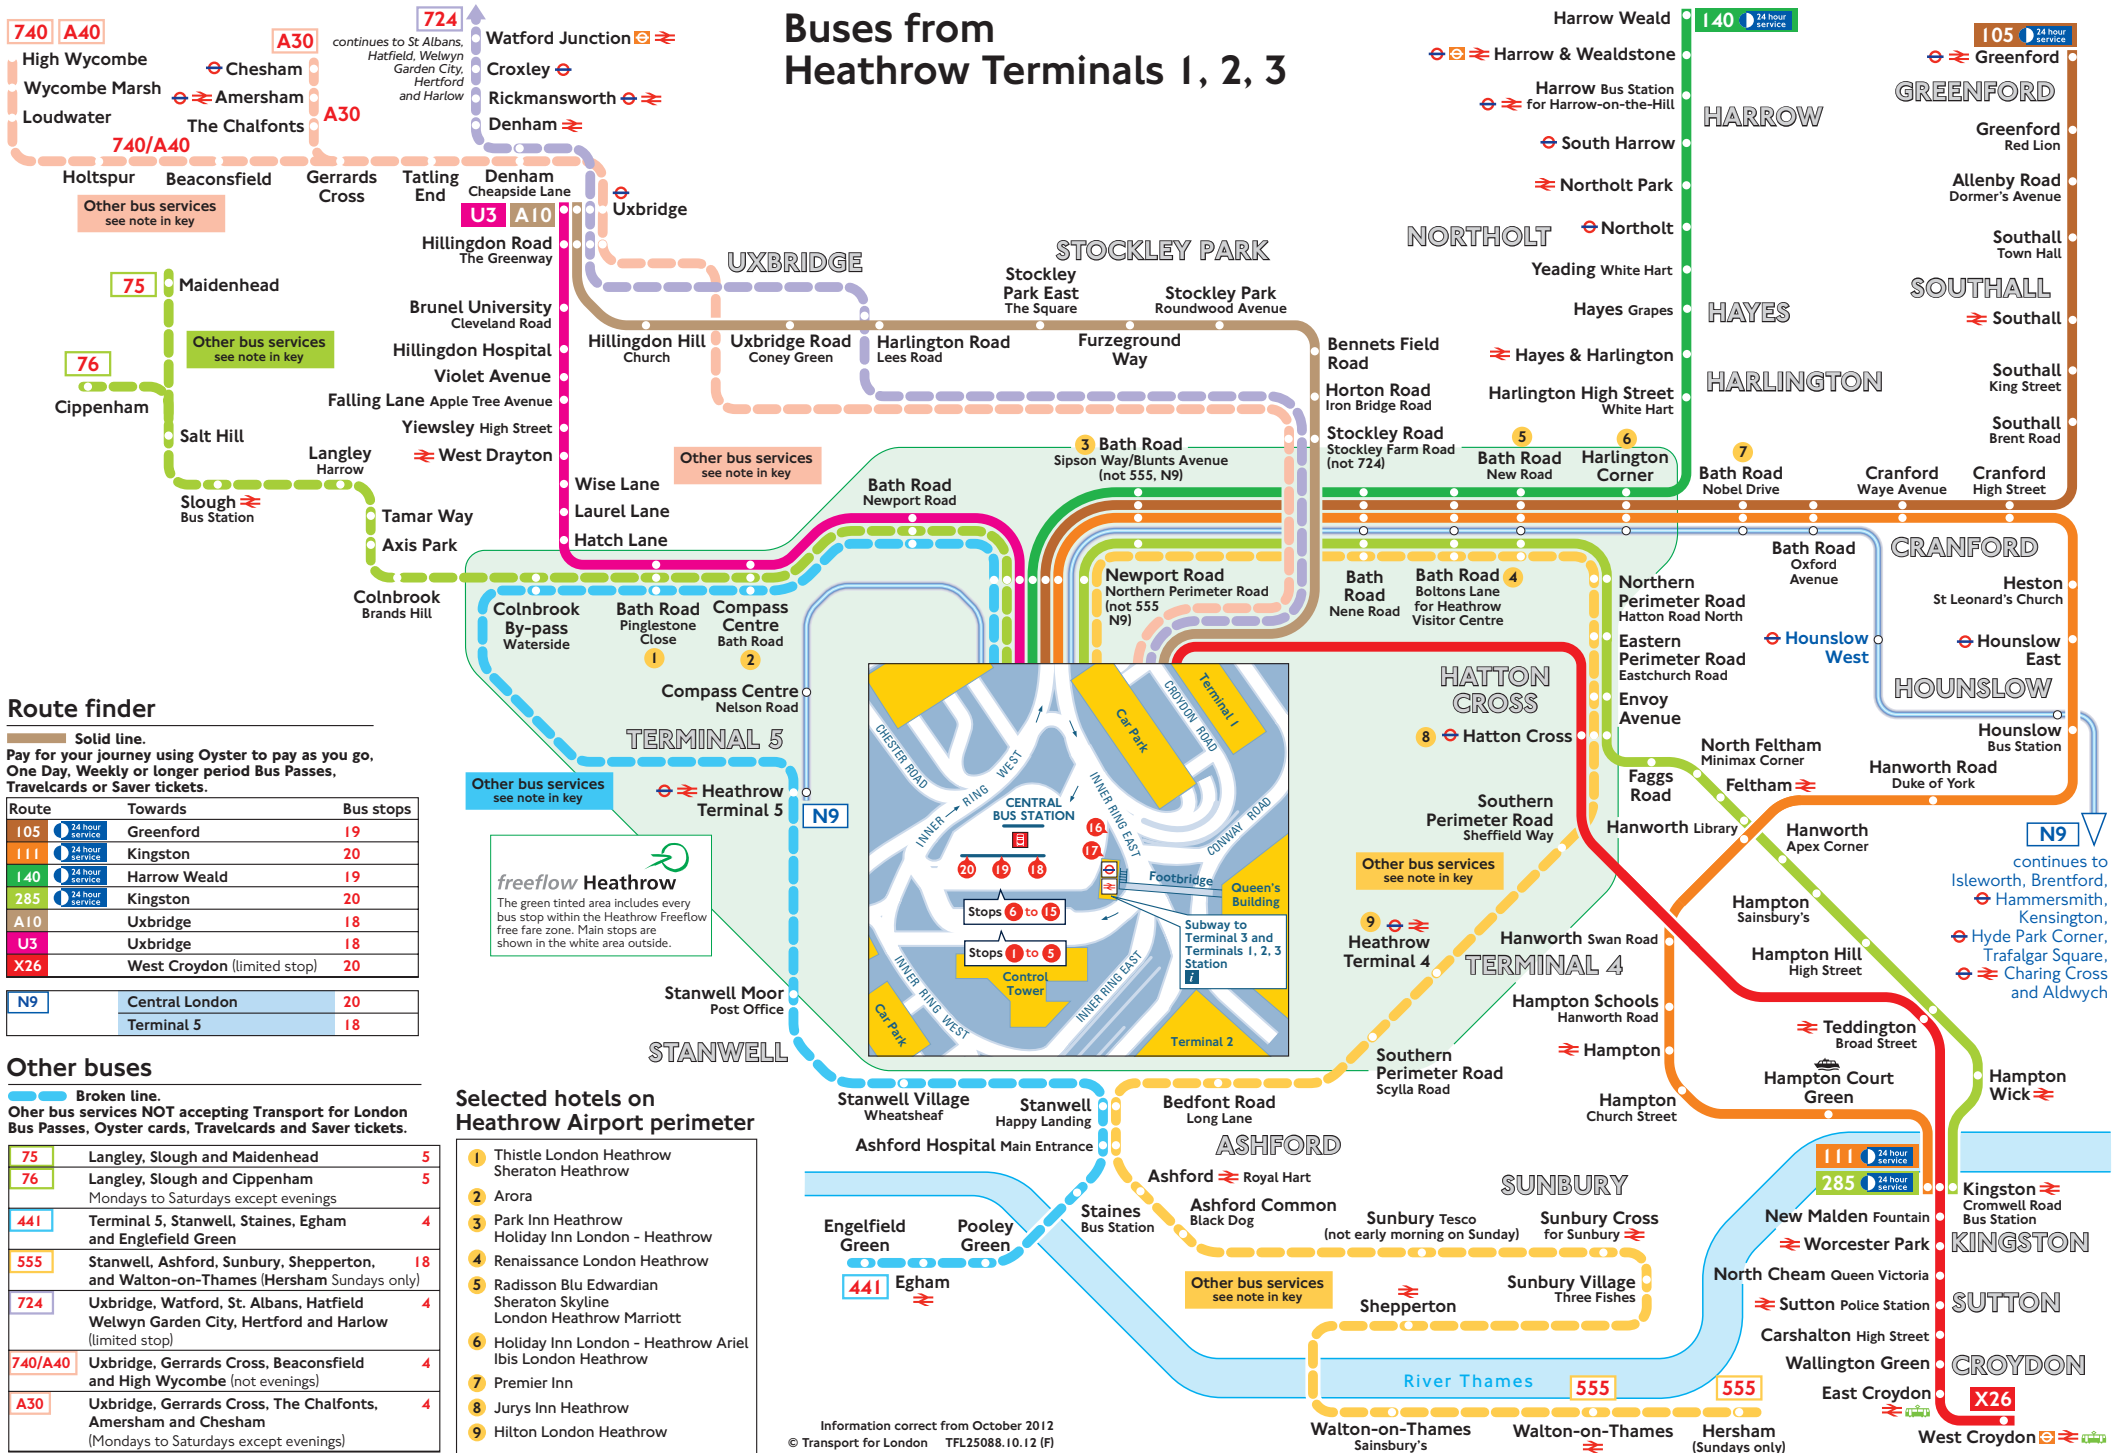

Buses from Heathrow Terminals 1, 2, 3

Route finder

Solid line.
Pay for your journey using Oyster to pay as you go, One Day, Weekly or longer period Bus Passes, Travelcards or Saver tickets.

Route	Towards	Bus stops
105	Greenford	19
111	Kingston	20
140	Harrow Weald	19
285	Kingston	20
A10	Uxbridge	18
U3	Uxbridge	18
X26	West Croydon (limited stop)	20

N9	Central London	20
	Terminal 5	18

Other buses

Broken line.
Other bus services NOT accepting Transport for London Bus Passes, Oyster cards, Travelcards and Saver tickets.

75	Langley, Slough and Maidenhead	5
76	Langley, Slough and Cippenham Mondays to Saturdays except evenings	5
441	Terminal 5, Stanwell, Staines, Egham and Englefield Green	4
555	Stanwell, Ashford, Sunbury, Shepperton, and Walton-on-Thames (Hersham Sundays only)	18
724	Uxbridge, Watford, St. Albans, Hatfield Welwyn Garden City, Hertford and Harlow (limited stop)	4
740/A40	Uxbridge, Gerrards Cross, Beaconsfield and High Wycombe (not evenings)	4
A30	Uxbridge, Gerrards Cross, The Chalfonts, Amersham and Chesham (Mondays to Saturdays except evenings)	4

Selected hotels on Heathrow Airport perimeter

- 1 Thistle London Heathrow Sheraton Heathrow
- 2 Arora
- 3 Park Inn Heathrow Holiday Inn London - Heathrow
- 4 Renaissance London Heathrow
- 5 Radisson Blu Edwardian Sheraton Skyline London Heathrow Marriott
- 6 Holiday Inn London - Heathrow Ariet Ibis London Heathrow
- 7 Premier Inn
- 8 Jurys Inn Heathrow
- 9 Hilton London Heathrow