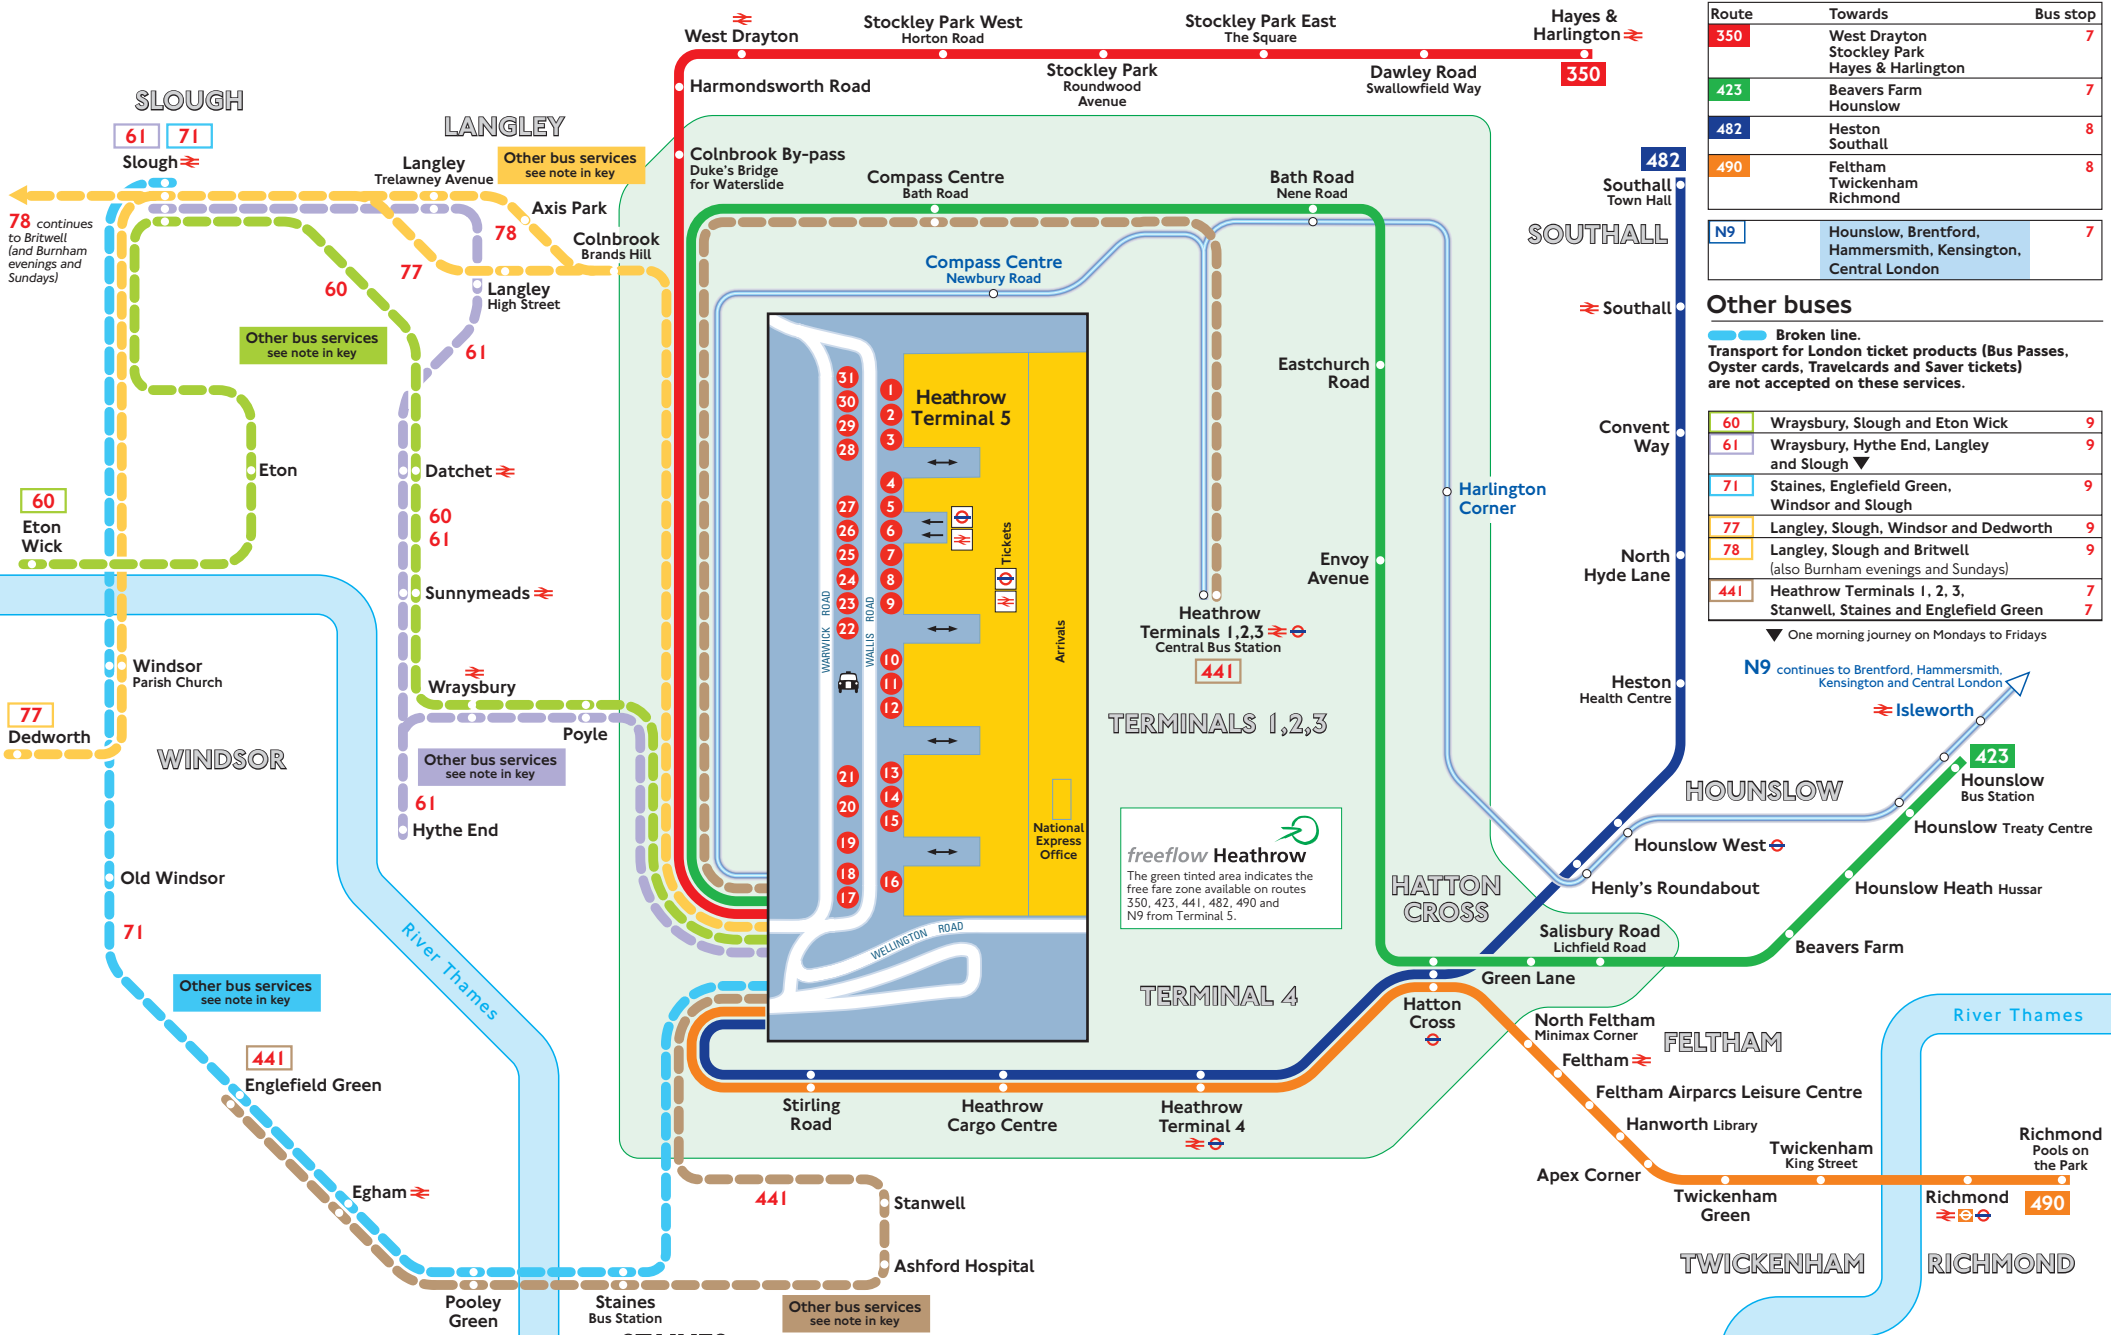

# Buses from Heathrow Terminal 5

### Route finder

**Solid line.**  
Pay for your journey using Oyster to pay as you go, One Day, Weekly or longer period Bus Passes, Travelcards or Saver tickets.

Route	Towards	Bus stop
350	West Drayton Stockley Park Hayes & Harlington	7
423	Beavers Farm Hounslow	7
482	Heston Southall	8
490	Feltham Twickenham Richmond	8
N9	Hounslow, Brentford, Hammersmith, Kensington, Central London	7

### Other buses

**Broken line.**  
Transport for London ticket products (Bus Passes, Oyster cards, Travelcards and Saver tickets) are not accepted on these services.

60	Wraysbury, Slough and Eton Wick	9
61	Wraysbury, Hythe End, Langley and Slough	9
71	Staines, Englefield Green, Windsor and Slough	9
77	Langley, Slough and Dedworth	9
78	Langley, Slough and Britwell (also Burnham evenings and Sundays)	9
441	Heathrow Terminals 1, 2, 3, Stanwell, Staines and Englefield Green	7

▼ One morning journey on Mondays to Fridays

N9 continues to Brentford, Hammersmith, Kensington and Central London

Isleworth